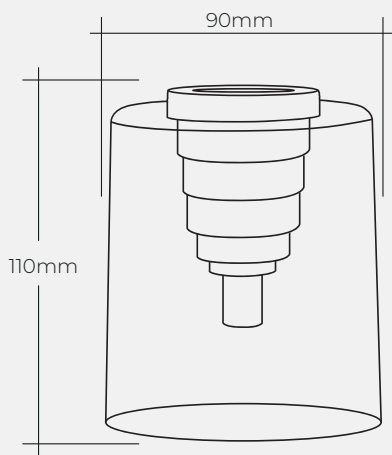

Table Lamp	
Application:	Table
Material:	Glass
Finish:	Smokey

Product sizing

Dimensions:	120 x 115mmØ
-------------	--------------

Pendant specifications

Watts:	Max 60W
Voltage:	220V-240V
Operating frequency:	50-60Hz
Connector type:	Screw E27
Switch:	ON/OFF
Cable:	Black Fabric
Cable Length	1m
Plug:	2 Prong
Lifetime:	2 Year

Balmoral

Table

Product Code: M/T/B
Product Description: BALMORAL - TABLE
**excludes bulb*

Product details

Table Lamp	
Application:	Table
Material:	Aluminium
Finish:	Matt Black PC

Product sizing

Dimensions:	85 x 80mmØ
-------------	------------

Pendant specifications

Watts:	Max 60W
Voltage:	220V-240V
Operating frequency:	50-60Hz
Connector type:	Screw E27
Switch:	ON/OFF
Cable:	Black Fabric
Cable Length	1m
Plug:	2 Prong
Lifetime:	2 Year

Nottingham

Table

Product Code: M/T/N
Product Description: NOTTINGHAM - TABLE
**excludes bulb*

Product details

Table Lamp	
Application:	Table
Material:	Aluminium/Glass
Finish:	Antique Brass

Product sizing

Dimensions:	110 x 90mmØ
-------------	-------------