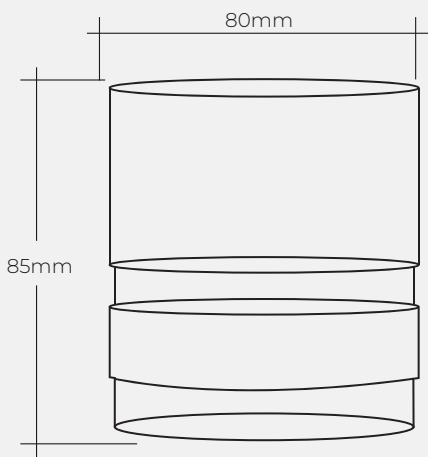

Table Lamp	
Application:	Table
Material:	Glass
Finish:	Smokey

Product sizing

Dimensions:	120 x 115mmØ
-------------	--------------

Pendant specifications

Watts:	Max 60W
Voltage:	220V-240V
Operating frequency:	50-60Hz
Connector type:	Screw E27
Switch:	ON/OFF
Cable:	Black Fabric
Cable Length	1m
Plug:	2 Prong
Lifetime:	2 Year

Balmoral

Table

Product Code: M/T/B
Product Description: BALMORAL - TABLE
**excludes bulb*

Product details

Table Lamp	
Application:	Table
Material:	Aluminium
Finish:	Matt Black PC

Product sizing

Dimensions:	85 x 80mmØ
-------------	------------

Table

Product Code: M/T/N
Product Description: NOTTINGHAM - TABLE
**excludes bulb*

Product details

Table Lamp	
Application:	Table
Material:	Aluminium/Glass
Finish:	Antique Brass

Product sizing

Dimensions:	110 x 90mmØ
-------------	-------------