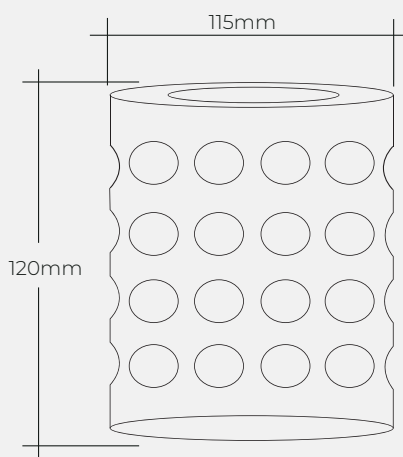

M

MODERN VINTAGE
THE ART OF LIGHT

Table Lamps

Table Lamps

Broadway

Table-Titanium

Product Code: M/T/B/T
Product Description: BROADWAY - TABLE - TITANIUM
**excludes bulb*

Product details

Table Lamp	
Application:	Table
Material:	Glass
Finish:	Smokey

Product sizing

Dimensions:	120 x 115mmØ
-------------	--------------

Pendant specifications

Watts:	Max 60W
Voltage:	220V-240V
Operating frequency:	50-60Hz
Connector type:	Screw E27
Switch:	ON/OFF
Cable:	Black Fabric
Cable Length	1m
Plug:	2 Prong
Lifetime:	2 Year

Balmoral

Table

Product Code: M/T/B
Product Description: BALMORAL - TABLE
**excludes bulb*

Product details

Table Lamp	
Application:	Table
Material:	Aluminium
Finish:	Matt Black PC

Product sizing

Dimensions:	85 x 80mmØ
-------------	------------

Table

Product Code: M/T/N
Product Description: NOTTINGHAM - TABLE
**excludes bulb*

Product details

Table Lamp	
Application:	Table
Material:	Aluminium/Glass
Finish:	Antique Brass

Product sizing

Dimensions:	110 x 90mmØ
-------------	-------------