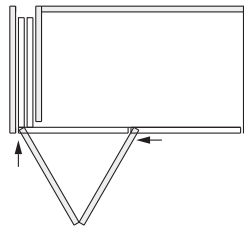

DESCRIPTION	CODE	SIZE (H)	COLOUR
HAWA CONCEPTA PUSH 25 KG	-	1200 MM - 2200 MM	ALUMINIUM ANODIZED
HAWA CONCEPTA PULL 25 KG	-	1200 MM - 2200 MM	ALUMINIUM ANODIZED
HAWA CONCEPTA PUSH 35 KG	-	1900 MM - 2700 MM	ALUMINIUM ANODIZED
HAWA CONCEPTA PULL 35 KG	-	1900 MM - 2700 MM	ALUMINIUM ANODIZED
DOOR STRAIGHTENER / STABILISER	056.3192.075	2040 MM - 2600 MM	BLACK

**FEATURES:** Turn doors 90° and slide into the side of the cabinet  
 Push to open and push to close for no handles  
 Easy installation, no CNC drilling needed

**TECHNICAL GUIDELINES:**

1200 MM - 2700 MM in height  
 440 MM - 750 MM in width per door  
 18 MM - 26 MM in door thickness  
 Push or pull operation

Hawa Concepta III, left

Hawa Concepta III, right

Door Straightener

DESCRIPTION	CODE	SIZE (H)	COLOUR
HAWA FOLDING CONCEPTA PUSH 20 KG	-	1200 MM - 2200 MM	ALUMINIUM OR BLACK
HAWA FOLDING CONCEPTA PULL 20 KG	-	1200 MM - 2200 MM	ALUMINIUM OR BLACK
HAWA FOLDING CONCEPTA PUSH 25 KG	-	1900 MM - 2700 MM	ALUMINIUM OR BLACK
HAWA FOLDING CONCEPTA PULL 25 KG	-	1900 MM - 2700 MM	ALUMINIUM OR BLACK
DOOR STRAIGHTENER / STABILISER	056.3192.075	2040 MM - 2600 MM	BLACK

1200 MM - 2700 MM in height  
 440 MM - 750 MM in width per door  
 18 MM - 26 MM in door thickness  
 Push or pull operation

Hawa Folding Concepta III, left

Hawa Folding Concepta III, right

Door Straightener