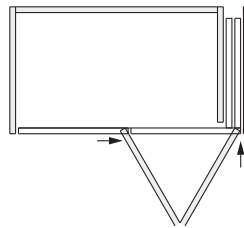

**FEATURES:** Turn doors 90° and slide into the side of the cabinet  
 Push to open and push to close for no handles  
 Easy installation, no CNC drilling needed

**TECHNICAL GUIDELINES:**

1200 MM - 2700 MM in height  
 440 MM - 750 MM in width per door  
 18 MM - 26 MM in door thickness  
 Push or pull operation

Hawa Concepta III, left

Hawa Concepta III, right

Door Straightener

DESCRIPTION	CODE	SIZE (H)	COLOUR
HAWA FOLDING CONCEPTA PUSH 20 KG	-	1200 MM - 2200 MM	ALUMINIUM OR BLACK
HAWA FOLDING CONCEPTA PULL 20 KG	-	1200 MM - 2200 MM	ALUMINIUM OR BLACK
HAWA FOLDING CONCEPTA PUSH 25 KG	-	1900 MM - 2700 MM	ALUMINIUM OR BLACK
HAWA FOLDING CONCEPTA PULL 25 KG	-	1900 MM - 2700 MM	ALUMINIUM OR BLACK
DOOR STRAIGHTENER / STABILISER	056.3192.075	2040 MM - 2600 MM	BLACK

**FEATURES:** Fold 2 doors onto each other and slide into the side of the cabinet  
 Push to open and push to close for no handles  
 Easy installation, no CNC drilling needed

**TECHNICAL GUIDELINES:**

1200 MM - 2700 MM in height  
 440 MM - 750 MM in width per door  
 18 MM - 26 MM in door thickness  
 Push or pull operation

Hawa Folding Concepta III, left

Hawa Folding Concepta III, right

Door Straightener