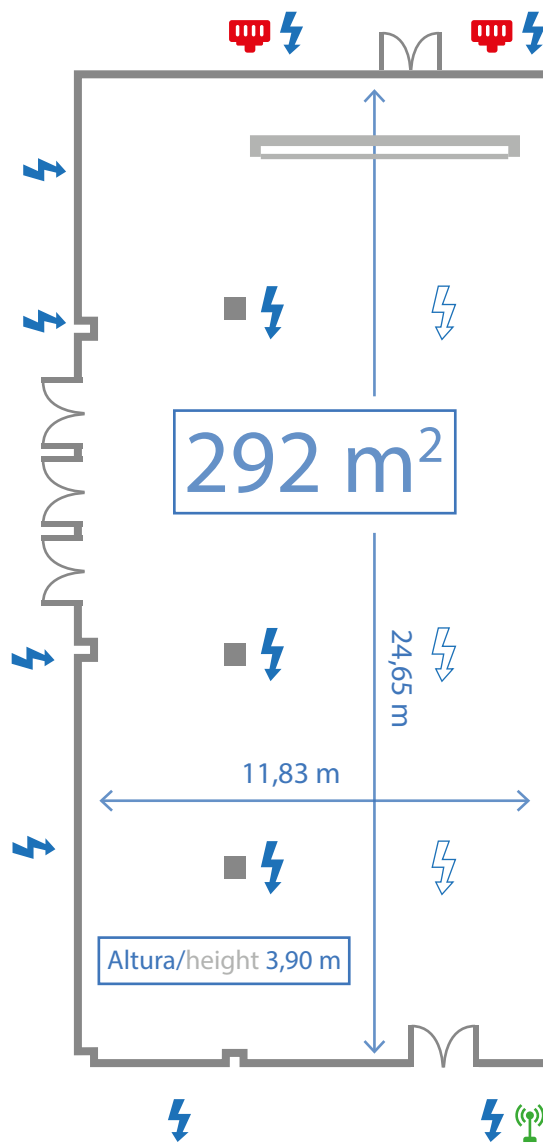

1 LED screen 4.5mx2.5m
(Integrated projection)

Cámaras para videoconferencia

Cameras for videoconferencing

Sistema de sonido integrado

Integrated sound system

Pantallas led de techo

LED ceiling screens

BARCELONA B