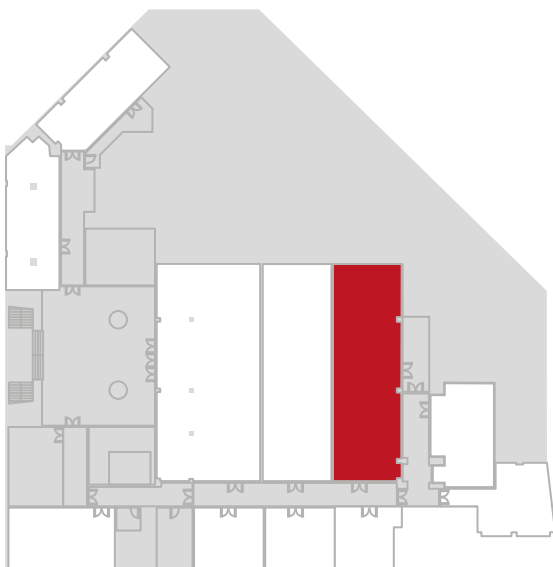

Sistema de sonido integrado

Integrated sound system

Pantallas led de techo

LED ceiling screens

PLAZA 1

80 pax

70 pax

35 pax