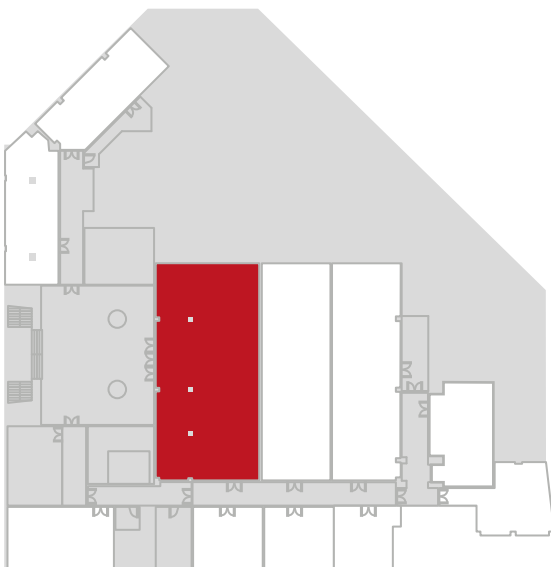

1 LED screen 4.5mx2.5m
(Integrated projection)

Cámaras para videoconferencia

Cameras for videoconferencing

Sistema de sonido integrado

Integrated sound system

Pantallas led de techo

LED ceiling screens

BARCELONA B