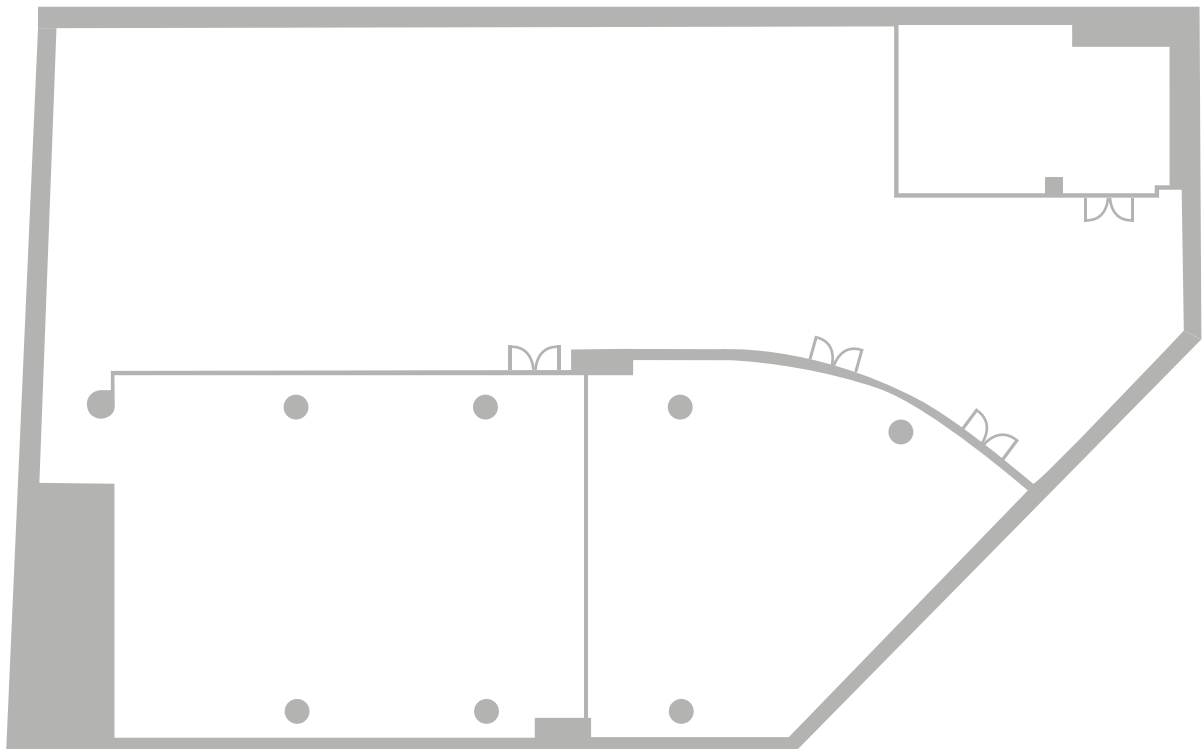

CATALONIA EIXAMPLE 1864

Situado junto a Plaza Catalunya, en el centro histórico de la ciudad, se encuentra este fantástico hotel, anteriormente denominado Catalonia Berna. Fue declarado Monumento Histórico gracias a su interesante estilo ecléctico. es el único que conserva las ricas pinturas y ornamentaciones de la fachada original, completamente restauradas. En plena ruta modernista está situado muy cerca de Paseo de Gracia y de la zona comercial más animada de Barcelona.

Located next to Plaza Catalunya, in the historic center of the city, it's this fantastic hotel, formerly known as Catalonia Berna, with free Wi-Fi. It was declared a Historical Monument thanks to its interesting eclectic style. It's the only one that preserves the rich paintings and ornamentations of the original facade restored. On the middle of the modernist route it's located very close to Paseo de Gracia and the busiest commercial area of Barcelona.

Planta 1

Planta -1