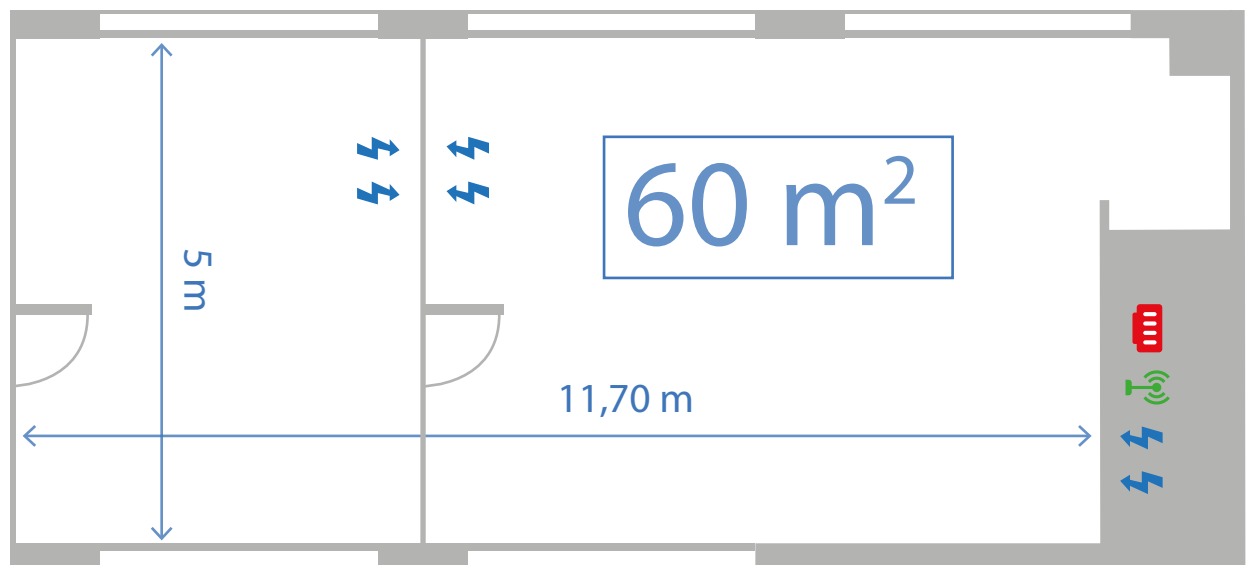

SALON 1864

Sala de 60mts2, divisible en dos subcomisiones de 30mt2. Situada en la primera planta, dinámico y acogedor, cuenta con luz natural, ideal para realizar cócteles y reuniones.

60mts2 room, divisible into two subcommittees of 30mt. Located on the first floor, it is a dynamic and welcoming space with natural light, ideal for cocktails and meetings.

25 pax

25 pax

18 pax

20 pax

X

15 pax