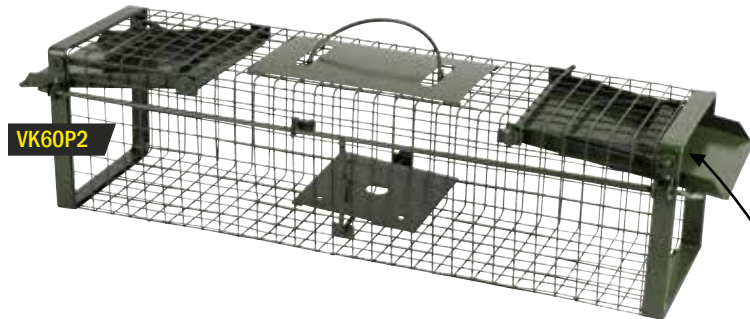

Animal trap 2 doors

Makes catching pests easy

GREEN POWDER COATING

VERY EASY TO USE

TWO ENTRIES

Automatic locking system

PRODUCT DETAILS

Art. code	Description	Size and weight	Packing
VK60P2	Animal trap with 2 entries zinc plated + powdercoating	60 x 17 x 17 cm 2 kg	63 x 19 x 17,5 cm 2.5 kg / 1 pc. / carton
VK100P2	Animal trap with 2 entries zinc plated + powdercoating	100 x 17 x 17 cm 3 kg	105 x 19 x 17.5 cm 3.1 kg / 1 pc. / carton
VK100-24P2	Animal trap with 2 entries zinc plated + powdercoating	100 x 24 x 24 cm 4.5 kg	105 x 26 x 26 cm 5.2 kg / 1 pc. / carton