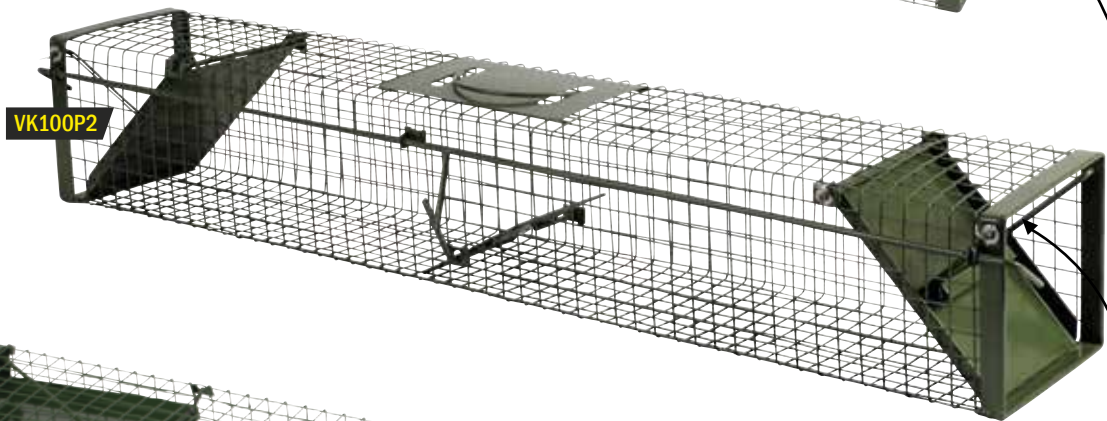

Animal trap 2 doors

Makes catching pests easy

GREEN POWDER COATING

VERY EASY TO USE

TWO ENTRIES

Automatic locking system

PRODUCT DETAILS

Art. code	Description	Size and weight	Packing
VK60P2	Animal trap with 2 entries zinc plated + powdercoating	60 x 17 x 17 cm 2 kg	63 x 19 x 17,5 cm 2.5 kg / 1 pc. / carton
VK100P2	Animal trap with 2 entries zinc plated + powdercoating	100 x 17 x 17 cm 3 kg	105 x 19 x 17.5 cm 3.1 kg / 1 pc. / carton
VK100-24P2	Animal trap with 2 entries zinc plated + powdercoating	100 x 24 x 24 cm 4.5 kg	105 x 26 x 26 cm 5.2 kg / 1 pc. / carton