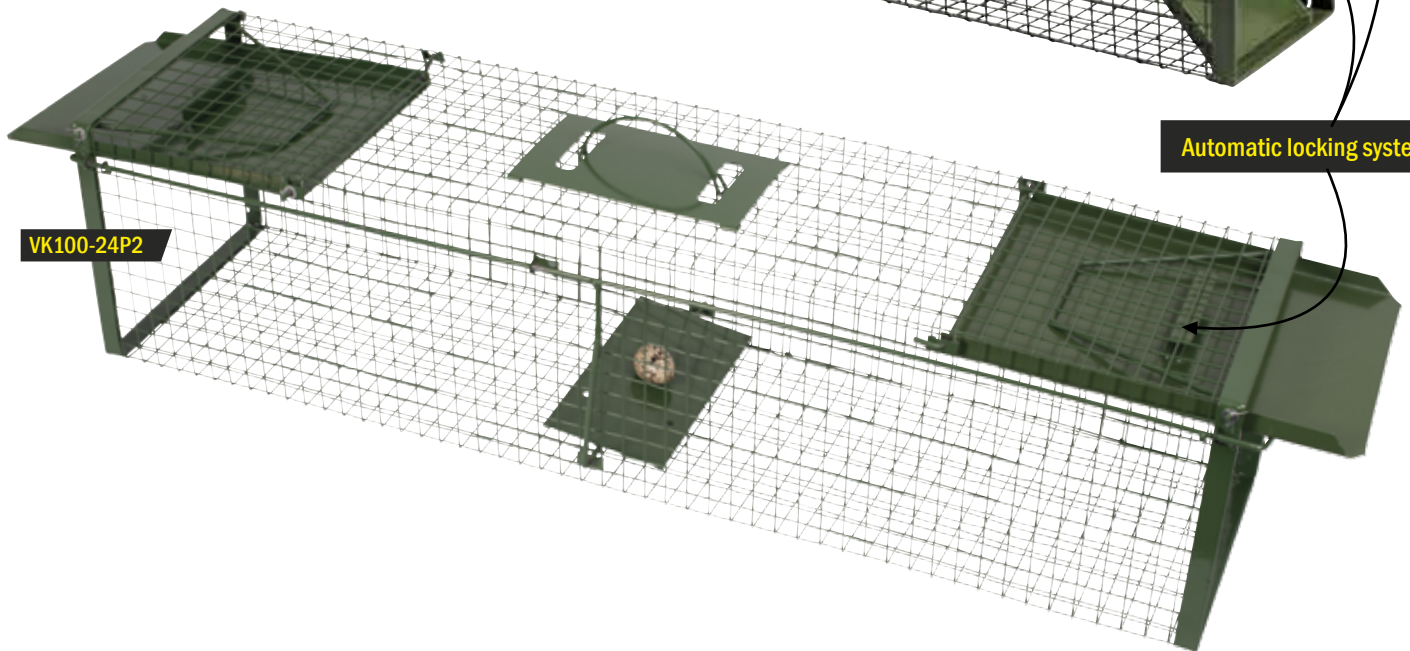

Animal trap 2 doors

Makes catching pests easy

GREEN POWDER COATING

VERY EASY TO USE

TWO ENTRIES

Automatic locking system

PRODUCT DETAILS

Art. code	Description	Size and weight	Packing
VK60P2	Animal trap with 2 entries zinc plated + powdercoating	60 x 17 x 17 cm 2 kg	63 x 19 x 17,5 cm 2.5 kg / 1 pc. / carton
VK100P2	Animal trap with 2 entries zinc plated + powdercoating	100 x 17 x 17 cm 3 kg	105 x 19 x 17.5 cm 3.1 kg / 1 pc. / carton
VK100-24P2	Animal trap with 2 entries zinc plated + powdercoating	100 x 24 x 24 cm 4.5 kg	105 x 26 x 26 cm 5.2 kg / 1 pc. / carton