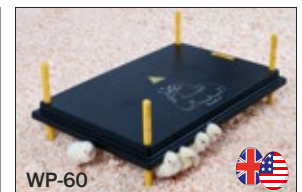

Heatingplate for chicks

The comfort heating plate is a substitute for mother nature, for keeping the chicks warm

5 SIZES 25 X 25 CM / 30 X 30 CM / 40 X 40 CM / 40 X 50 CM / 40 X 60 CM

Also available in UK-Model Also available in USA-Model

PRODUCT DETAILS

Art. code	Description	Size/Weight	Watt/Volt	Carton (1 pc.) Weight	Master carton (5 Pcs) /Weight
WP-25	Heatingplate for MAX. ± 15-20 chicks	25 X 25 cm 1.02 kg	15 WATT 220-240 VAC	32.5 x 26.5 x 6 cm 1.20 kg	34 x 28 x 32 cm 6.45 kg
WP-30	Heatingplate for MAX. ± 20-25 chicks	30 X 30 cm 1.25 kg	22 WATT 220-240 VAC	37.5 x 31.5 x 6 cm 1.49 kg	39 x 33 x 32 cm 8.10 kg
WP-40	Heatingplate for MAX. ± 30-35 chicks	40 X 40 cm 2.00 kg	42 WATT 220-240 VAC	47.5 x 41.5 x 6 cm 2.39 kg	49 x 43 x 32 cm 12.75 kg
WP-50	Heatingplate for MAX. ± 40-45 chicks	40 X 50 cm 2.36 kg	50 WATT 220-240 VAC	57.5 x 41.5 x 6 cm 2.80 kg	58.5 x 43.5 x 32 cm 14.80 kg
WP-60	Heatingplate for MAX. ± 50-55 chicks	40 X 60 cm 2.78 kg	62 WATT 220-240 VAC	67.5 x 41.5 x 6 cm 3.27 kg	68.5 x 43.5 x 32 cm 17.35 kg
WPR	Temperature regulator	107 g	MAX. 300 WATT	<i>To be used with all European WP models</i>	