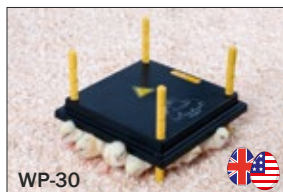

Heatingplate for chicks

The comfort heating plate is a substitute for mother nature, for keeping the chicks warm

5 SIZES 25 X 25 CM / 30 X 30 CM / 40 X 40 CM / 40 X 50 CM / 40 X 60 CM

Also available in UK-Model Also available in USA-Model

PRODUCT DETAILS

Art. code	Description	Size/Weight	Watt/Volt	Carton (1 pc.) Weight	Master carton (5 Pcs) /Weight
WP-25	Heatingplate for MAX. ± 15-20 chicks	25 X 25 cm 1.02 kg	15 WATT 220-240 VAC	32.5 x 26.5 x 6 cm 1.20 kg	34 x 28 x 32 cm 6.45 kg
WP-30	Heatingplate for MAX. ± 20-25 chicks	30 X 30 cm 1.25 kg	22 WATT 220-240 VAC	37.5 x 31.5 x 6 cm 1.49 kg	39 x 33 x 32 cm 8.10 kg
WP-40	Heatingplate for MAX. ± 30-35 chicks	40 X 40 cm 2.00 kg	42 WATT 220-240 VAC	47.5 x 41.5 x 6 cm 2.39 kg	49 x 43 x 32 cm 12.75 kg
WP-50	Heatingplate for MAX. ± 40-45 chicks	40 X 50 cm 2.36 kg	50 WATT 220-240 VAC	57.5 x 41.5 x 6 cm 2.80 kg	58.5 x 43.5 x 32 cm 14.80 kg
WP-60	Heatingplate for MAX. ± 50-55 chicks	40 X 60 cm 2.78 kg	62 WATT 220-240 VAC	67.5 x 41.5 x 6 cm 3.27 kg	68.5 x 43.5 x 32 cm 17.35 kg
WPR	Temperature regulator	107 g	MAX. 300 WATT	<i>To be used with all European WP models</i>	