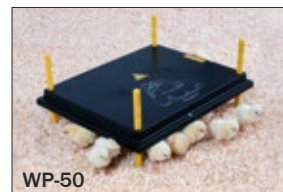

Heatingplate for chicks

The comfort heating plate is a substitute for mother nature, for keeping the chicks warm

5 SIZES 25 X 25 CM / 30 X 30 CM / 40 X 40 CM / 40 X 50 CM / 40 X 60 CM

Also available in UK-Model Also available in USA-Model

PRODUCT DETAILS

Art. code	Description	Size/Weight	Watt/Volt	Carton (1 pc.) Weight	Master carton (5 Pcs) /Weight
WP-25	Heatingplate for MAX. ± 15-20 chicks	25 X 25 cm 1.02 kg	15 WATT 220-240 VAC	32.5 x 26.5 x 6 cm 1.20 kg	34 x 28 x 32 cm 6.45 kg
WP-30	Heatingplate for MAX. ± 20-25 chicks	30 X 30 cm 1.25 kg	22 WATT 220-240 VAC	37.5 x 31.5 x 6 cm 1.49 kg	39 x 33 x 32 cm 8.10 kg
WP-40	Heatingplate for MAX. ± 30-35 chicks	40 X 40 cm 2.00 kg	42 WATT 220-240 VAC	47.5 x 41.5 x 6 cm 2.39 kg	49 x 43 x 32 cm 12.75 kg
WP-50	Heatingplate for MAX. ± 40-45 chicks	40 X 50 cm 2.36 kg	50 WATT 220-240 VAC	57.5 x 41.5 x 6 cm 2.80 kg	58.5 x 43.5 x 32 cm 14.80 kg
WP-60	Heatingplate for MAX. ± 50-55 chicks	40 X 60 cm 2.78 kg	62 WATT 220-240 VAC	67.5 x 41.5 x 6 cm 3.27 kg	68.5 x 43.5 x 32 cm 17.35 kg
WPR	Temperature regulator	107 g	MAX. 300 WATT	<i>To be used with all European WP models</i>	