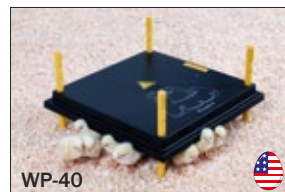

Heatingplate for chicks

The comfort heating plate is a substitute for mother nature, for keeping the chicks warm

5 SIZES 25 X 25 CM / 30 X 30 CM / 40 X 40 CM / 40 X 50 CM / 40 X 60 CM

Also available in UK-Model Also available in USA-Model

PRODUCT DETAILS

Art. code	Description	Size/Weight	Watt/Volt	Carton (1 pc.) Weight	Master carton (5 Pcs) /Weight
WP-25	Heatingplate for MAX. ± 15-20 chicks	25 X 25 cm 1.02 kg	15 WATT 220-240 VAC	32.5 x 26.5 x 6 cm 1.20 kg	34 x 28 x 32 cm 6.45 kg
WP-30	Heatingplate for MAX. ± 20-25 chicks	30 X 30 cm 1.25 kg	22 WATT 220-240 VAC	37.5 x 31.5 x 6 cm 1.49 kg	39 x 33 x 32 cm 8.10 kg
WP-40	Heatingplate for MAX. ± 30-35 chicks	40 X 40 cm 2.00 kg	42 WATT 220-240 VAC	47.5 x 41.5 x 6 cm 2.39 kg	49 x 43 x 32 cm 12.75 kg
WP-50	Heatingplate for MAX. ± 40-45 chicks	40 X 50 cm 2.36 kg	50 WATT 220-240 VAC	57.5 x 41.5 x 6 cm 2.80 kg	58.5 x 43.5 x 32 cm 14.80 kg
WP-60	Heatingplate for MAX. ± 50-55 chicks	40 X 60 cm 2.78 kg	62 WATT 220-240 VAC	67.5 x 41.5 x 6 cm 3.27 kg	68.5 x 43.5 x 32 cm 17.35 kg
WPR	Temperature regulator	107 g	MAX. 300 WATT	<i>To be used with all European WP models</i>	