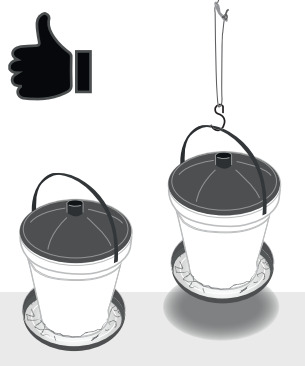

# Assembling DA-18

Automatic drinker 18L, bucketmodel, with or without legs

Optional legs DA-18PN

MAX. 18L

READY!  
TO USE

Parts DA-18