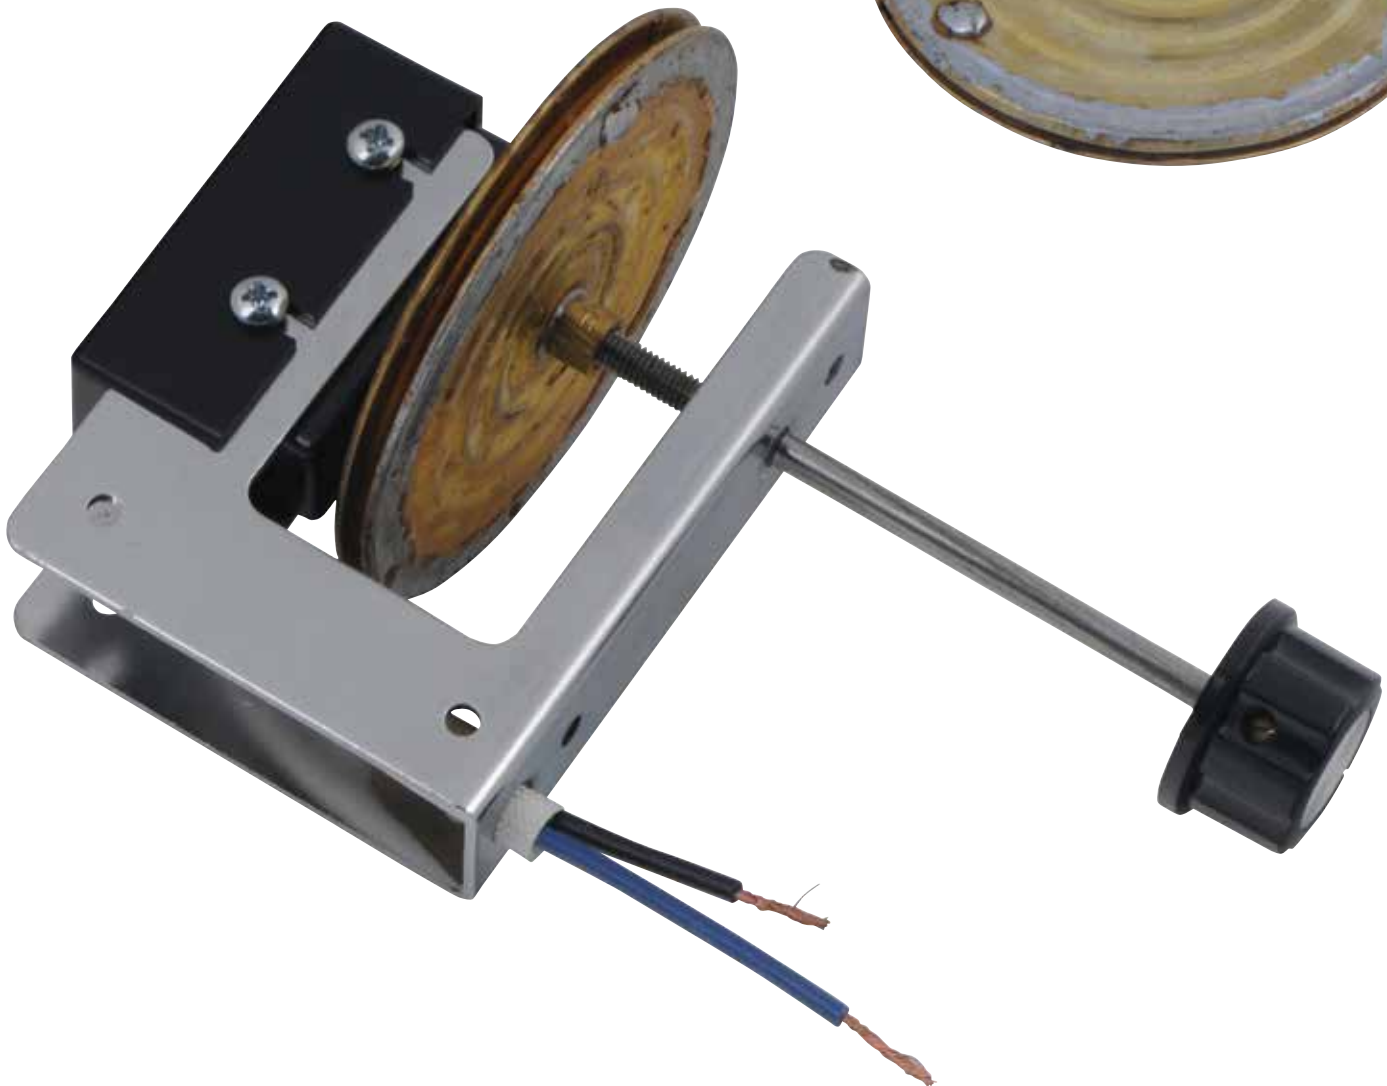

# Ether thermostat

22 Amps. including ether capsule

**TRADITIONAL WAFER THERMOSTAT**

**SUITABLE FOR ANY INCUBATOR**

**AVAILABLE AS COMPLETE ASSEMBLY  
OR ETHER CAPSULE ALONE**

**TS-ETC**

## PRODUCT DETAILS

Art. code	Description	Size and weight	Packing
TS-ET	Ether thermostat 22 Amps. Heavy duty frame / protected electric area.	145 x 105 x 75 mm 195 g	20 x 13 x 2 / 218 g 1 pc. / bag
TS-ETC	Ether (capsule) for ether thermostat with USA inner thread. Ø 76 - double wafer	76 mm (3") 50 g	33 x 26 x 3 cm / 0.74 kg 12 pcs. / carton