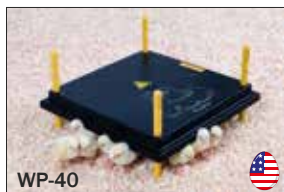

# Heatingplate for chicks

The comfort heating plate is a substitute for mother nature, for keeping the chicks warm

Easy to adjust

Optional WPR Temperature regulator

**5 SIZES** 25 X 25 CM / 30 X 30 CM / 40 X 40 CM / 40 X 50 CM / 40 X 60 CM

## PRODUCT DETAILS

Art. code	Description	Size/Weight	Watt/Volt	Carton (1 pc) / Weight	Master carton (5 pcs) / Weight
WP-25	Heatingplate for MAX. ± 15-20 chicks	25 X 25 cm 1.02 kg	15 WATT 220-240 VAC	32.5 x 26.5 x 6 cm 1.20 kg	34 x 28 x 32 cm 6.45 kg
WP-30	Heatingplate for MAX. ± 20-25 chicks	30 X 30 cm 1.25 kg	22 WATT 220-240 VAC	37.5 x 31.5 x 6 cm 1.49 kg	39 x 33 x 32 cm 8.10 kg
WP-40	Heatingplate for MAX. ± 30-35 chicks	40 X 40 cm 2.00 kg	42 WATT 220-240 VAC	47.5 x 41.5 x 6 cm 2.39 kg	49 x 43 x 32 cm 12.75 kg
WP-50	Heatingplate for MAX. ± 40-45 chicks	40 X 50 cm 2.36 kg	50 WATT 220-240 VAC	57.5 x 41.5 x 6 cm 2.80 kg	58.5 x 43.5 x 32 cm 14.80 kg
WP-60	Heatingplate for MAX. ± 50-55 chicks	40 X 60 cm 2.78 kg	62 WATT 220-240 VAC	67.5 x 41.5 x 6 cm 3.27 kg	68.5 x 43.5 x 32 cm 17.35 kg
WPR	Temperature regulator	107 g	MAX. 300 WATT	<i>To be used with all European WP models</i>	