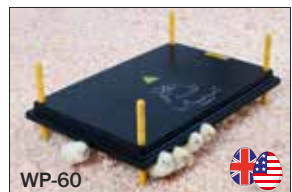

# Heatingplate for chicks

The comfort heating plate is a substitute for mother nature, for keeping the chicks warm

Easy to adjust

Optional WPR Temperature regulator

**5 SIZES** 25 X 25 CM / 30 X 30 CM / 40 X 40 CM / 40 X 50 CM / 40 X 60 CM

## PRODUCT DETAILS

Art. code	Description	Size/Weight	Watt/Volt	Carton (1 pc) / Weight	Master carton (5 pcs) / Weight
WP-25	Heatingplate for MAX. ± 15-20 chicks	25 X 25 cm 1.02 kg	15 WATT 220-240 VAC	32.5 x 26.5 x 6 cm 1.20 kg	34 x 28 x 32 cm 6.45 kg
WP-30	Heatingplate for MAX. ± 20-25 chicks	30 X 30 cm 1.25 kg	22 WATT 220-240 VAC	37.5 x 31.5 x 6 cm 1.49 kg	39 x 33 x 32 cm 8.10 kg
WP-40	Heatingplate for MAX. ± 30-35 chicks	40 X 40 cm 2.00 kg	42 WATT 220-240 VAC	47.5 x 41.5 x 6 cm 2.39 kg	49 x 43 x 32 cm 12.75 kg
WP-50	Heatingplate for MAX. ± 40-45 chicks	40 X 50 cm 2.36 kg	50 WATT 220-240 VAC	57.5 x 41.5 x 6 cm 2.80 kg	58.5 x 43.5 x 32 cm 14.80 kg
WP-60	Heatingplate for MAX. ± 50-55 chicks	40 X 60 cm 2.78 kg	62 WATT 220-240 VAC	67.5 x 41.5 x 6 cm 3.27 kg	68.5 x 43.5 x 32 cm 17.35 kg
WPR	Temperature regulator	107 g	MAX. 300 WATT	<i>To be used with all European WP models</i>	