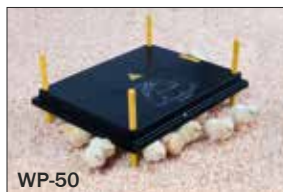

# Heatingplate for chicks

The comfort heating plate is a substitute for mother nature, for keeping the chicks warm

Easy to adjust

Optional WPR Temperature regulator

**5 SIZES** 25 X 25 CM / 30 X 30 CM / 40 X 40 CM / 40 X 50 CM / 40 X 60 CM