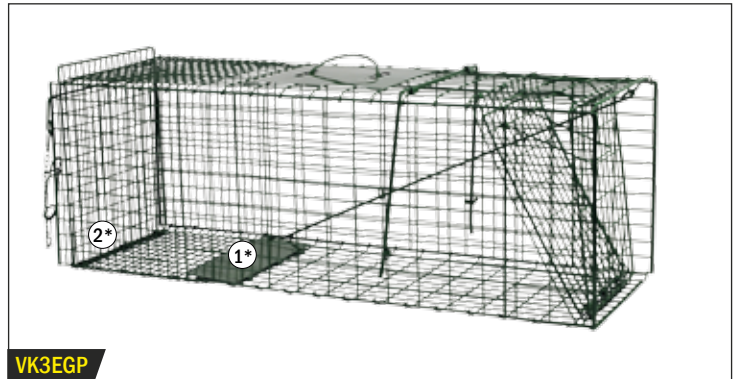

Animal traps 1 door

Makes catching pests easy

COMPLETELY MADE OF ZINC PLATED WIRE MESH, VERY DURABLE

POWDER COATED IN MATT GREEN (VK1EGP/VK2EGP/VK3EGP)

PRODUCT DETAILS

1*) Once an animal touches the bait placed on the middle plate in the cage, the door behind the animals closes directly

2*) Thanks to the door at the other side of the cage trap the trapped animals can easily be released

| Art. code | Description | Size and weight | Packing |
|-----------|--|----------------------------|---|
| VK1EG | Small animal trap zinc plated | 67 x 24 x 31.5 cm / 3.7 kg | 81 x 52 x 6 cm / 3.9 kg 1 pc / carton |
| VK1EGP | Small animal trap zinc plated + matt green powdercoating | 67 x 24 x 31.5 cm / 3.7 kg | 81 x 52 x 6 cm / 3.9 kg 1 pc / carton |
| VK2EG | Medium animal trap zinc plated | 82 x 26.5 x 34 cm / 4.7 kg | 100 x 59 x 7 cm / 5.3 kg 1 pc / carton |
| VK2EGP | Medium animal trap zinc plated + matt green powdercoating | 82 x 26.5 x 34 cm / 4.7 kg | 100 x 59 x 7 cm / 5.3 kg 1 pc / carton |
| VK3EG | Large animal trap zinc plated | 94 x 31 x 34 cm / 5.4 kg | 112 x 67 x 6 cm / 6.3 kg 1 pc / carton |
| VK3EGP | Large animal trap zinc plated + matt green powdercoating | 94 x 31 x 34 cm / 5.4 kg | 112 x 67 x 6 cm / 6.3 kg 1 pc / carton |