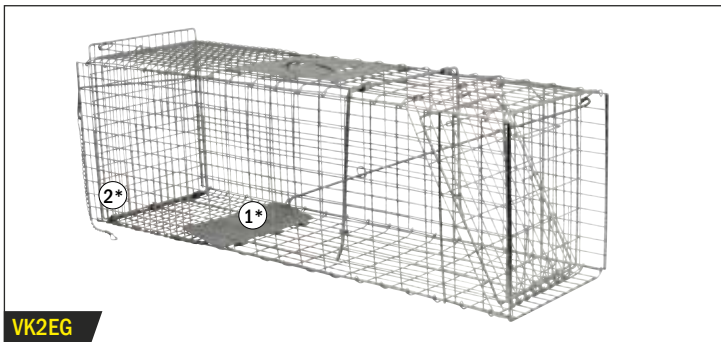

Animal traps 1 door

Makes catching pests easy

COMPLETELY MADE OF ZINC PLATED WIRE MESH, VERY DURABLE

POWDER COATED IN MATT GREEN (VK1EGP/VK2EGP/VK3EGP)

PRODUCT DETAILS

1*) Once an animal touches the bait placed on the middle plate in the cage, the door behind the animals closes directly

2*) Thanks to the door at the other side of the cage trap the trapped animals can easily be released

| Art. code | Description | Size and weight | Packing |
|-----------|--|----------------------------|---|
| VK1EG | Small animal trap zinc plated | 67 x 24 x 31.5 cm / 3.7 kg | 81 x 52 x 6 cm / 3.9 kg 1 pc / carton |
| VK1EGP | Small animal trap zinc plated + matt green powdercoating | 67 x 24 x 31.5 cm / 3.7 kg | 81 x 52 x 6 cm / 3.9 kg 1 pc / carton |
| VK2EG | Medium animal trap zinc plated | 82 x 26.5 x 34 cm / 4.7 kg | 100 x 59 x 7 cm / 5.3 kg 1 pc / carton |
| VK2EGP | Medium animal trap zinc plated + matt green powdercoating | 82 x 26.5 x 34 cm / 4.7 kg | 100 x 59 x 7 cm / 5.3 kg 1 pc / carton |
| VK3EG | Large animal trap zinc plated | 94 x 31 x 34 cm / 5.4 kg | 112 x 67 x 6 cm / 6.3 kg 1 pc / carton |
| VK3EGP | Large animal trap zinc plated + matt green powdercoating | 94 x 31 x 34 cm / 5.4 kg | 112 x 67 x 6 cm / 6.3 kg 1 pc / carton |