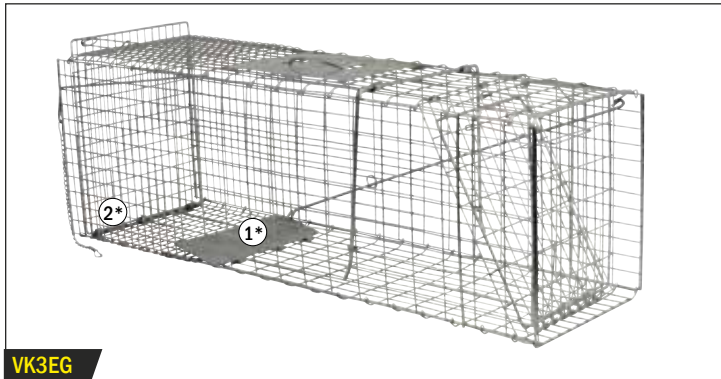

Animal traps 1 door

Makes catching pests easy

COMPLETELY MADE OF ZINC PLATED WIRE MESH, VERY DURABLE

POWDER COATED IN MATT GREEN (VK1EGP/VK2EGP/VK3EGP)

PRODUCT DETAILS

1*) Once an animal touches the bait placed on the middle plate in the cage, the door behind the animals closes directly

2*) Thanks to the door at the other side of the cage trap the trapped animals can easily be released

| Art. code | Description | Size and weight | Packing |
|-----------|--|----------------------------|---|
| VK1EG | Small animal trap zinc plated | 67 x 24 x 31.5 cm / 3.7 kg | 81 x 52 x 6 cm / 3.9 kg 1 pc / carton |
| VK1EGP | Small animal trap zinc plated + matt green powdercoating | 67 x 24 x 31.5 cm / 3.7 kg | 81 x 52 x 6 cm / 3.9 kg 1 pc / carton |
| VK2EG | Medium animal trap zinc plated | 82 x 26.5 x 34 cm / 4.7 kg | 100 x 59 x 7 cm / 5.3 kg 1 pc / carton |
| VK2EGP | Medium animal trap zinc plated + matt green powdercoating | 82 x 26.5 x 34 cm / 4.7 kg | 100 x 59 x 7 cm / 5.3 kg 1 pc / carton |
| VK3EG | Large animal trap zinc plated | 94 x 31 x 34 cm / 5.4 kg | 112 x 67 x 6 cm / 6.3 kg 1 pc / carton |
| VK3EGP | Large animal trap zinc plated + matt green powdercoating | 94 x 31 x 34 cm / 5.4 kg | 112 x 67 x 6 cm / 6.3 kg 1 pc / carton |