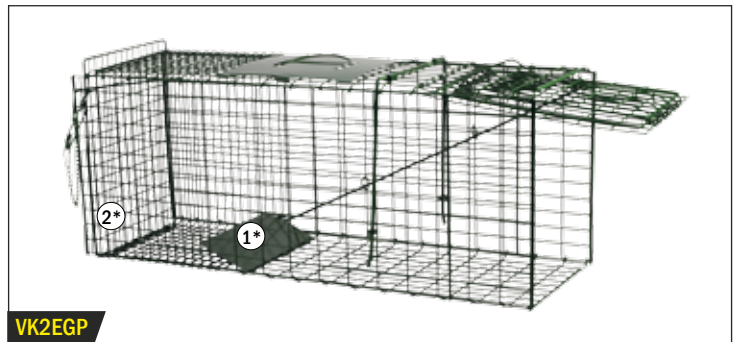

Animal traps 1 door

Makes catching pests easy

COMPLETELY MADE OF ZINC PLATED WIRE MESH, VERY DURABLE

POWDER COATED IN MATT GREEN (VK1EGP/VK2EGP/VK3EGP)

PRODUCT DETAILS

1*) Once an animal touches the bait placed on the middle plate in the cage, the door behind the animals closes directly

2*) Thanks to the door at the other side of the cage trap the trapped animals can easily be released

| Art. code | Description | Size and weight | Packing |
|-----------|--|----------------------------|---|
| VK1EG | Small animal trap zinc plated | 67 x 24 x 31.5 cm / 3.7 kg | 81 x 52 x 6 cm / 3.9 kg 1 pc / carton |
| VK1EGP | Small animal trap zinc plated + matt green powdercoating | 67 x 24 x 31.5 cm / 3.7 kg | 81 x 52 x 6 cm / 3.9 kg 1 pc / carton |
| VK2EG | Medium animal trap zinc plated | 82 x 26.5 x 34 cm / 4.7 kg | 100 x 59 x 7 cm / 5.3 kg 1 pc / carton |
| VK2EGP | Medium animal trap zinc plated + matt green powdercoating | 82 x 26.5 x 34 cm / 4.7 kg | 100 x 59 x 7 cm / 5.3 kg 1 pc / carton |
| VK3EG | Large animal trap zinc plated | 94 x 31 x 34 cm / 5.4 kg | 112 x 67 x 6 cm / 6.3 kg 1 pc / carton |
| VK3EGP | Large animal trap zinc plated + matt green powdercoating | 94 x 31 x 34 cm / 5.4 kg | 112 x 67 x 6 cm / 6.3 kg 1 pc / carton |