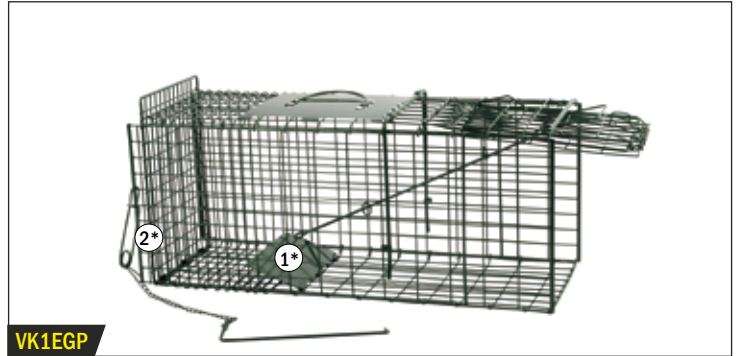

Animal traps 1 door

Makes catching pests easy

COMPLETELY MADE OF ZINC PLATED WIRE MESH, VERY DURABLE

POWDER COATED IN MATT GREEN (VK1EGP/VK2EGP/VK3EGP)

PRODUCT DETAILS

1*) Once an animal touches the bait placed on the middle plate in the cage, the door behind the animals closes directly

2*) Thanks to the door at the other side of the cage trap the trapped animals can easily be released

| Art. code | Description | Size and weight | Packing |
|-----------|--|----------------------------|---|
| VK1EG | Small animal trap zinc plated | 67 x 24 x 31.5 cm / 3.7 kg | 81 x 52 x 6 cm / 3.9 kg 1 pc / carton |
| VK1EGP | Small animal trap zinc plated + matt green powdercoating | 67 x 24 x 31.5 cm / 3.7 kg | 81 x 52 x 6 cm / 3.9 kg 1 pc / carton |
| VK2EG | Medium animal trap zinc plated | 82 x 26.5 x 34 cm / 4.7 kg | 100 x 59 x 7 cm / 5.3 kg 1 pc / carton |
| VK2EGP | Medium animal trap zinc plated + matt green powdercoating | 82 x 26.5 x 34 cm / 4.7 kg | 100 x 59 x 7 cm / 5.3 kg 1 pc / carton |
| VK3EG | Large animal trap zinc plated | 94 x 31 x 34 cm / 5.4 kg | 112 x 67 x 6 cm / 6.3 kg 1 pc / carton |
| VK3EGP | Large animal trap zinc plated + matt green powdercoating | 94 x 31 x 34 cm / 5.4 kg | 112 x 67 x 6 cm / 6.3 kg 1 pc / carton |