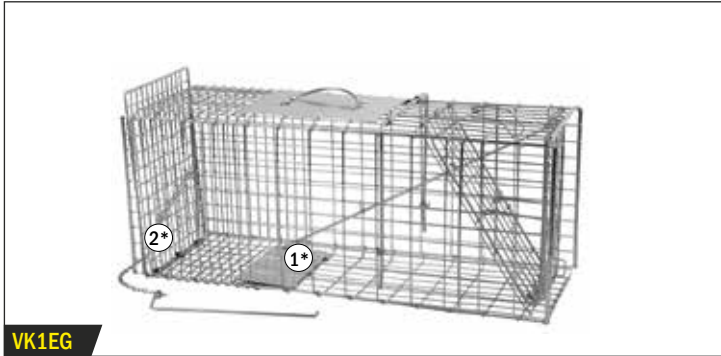

Animal traps 1 door

Makes catching pests easy

COMPLETELY MADE OF ZINC PLATED WIRE MESH, VERY DURABLE

POWDER COATED IN MATT GREEN (VK1EGP/VK2EGP/VK3EGP)

PRODUCT DETAILS

1*) Once an animal touches the bait placed on the middle plate in the cage, the door behind the animals closes directly

2*) Thanks to the door at the other side of the cage trap the trapped animals can easily be released

| Art. code | Description | Size and weight | Packing |
|-----------|--|----------------------------|---|
| VK1EG | Small animal trap zinc plated | 67 x 24 x 31.5 cm / 3.7 kg | 81 x 52 x 6 cm / 3.9 kg 1 pc / carton |
| VK1EGP | Small animal trap zinc plated + matt green powdercoating | 67 x 24 x 31.5 cm / 3.7 kg | 81 x 52 x 6 cm / 3.9 kg 1 pc / carton |
| VK2EG | Medium animal trap zinc plated | 82 x 26.5 x 34 cm / 4.7 kg | 100 x 59 x 7 cm / 5.3 kg 1 pc / carton |
| VK2EGP | Medium animal trap zinc plated + matt green powdercoating | 82 x 26.5 x 34 cm / 4.7 kg | 100 x 59 x 7 cm / 5.3 kg 1 pc / carton |
| VK3EG | Large animal trap zinc plated | 94 x 31 x 34 cm / 5.4 kg | 112 x 67 x 6 cm / 6.3 kg 1 pc / carton |
| VK3EGP | Large animal trap zinc plated + matt green powdercoating | 94 x 31 x 34 cm / 5.4 kg | 112 x 67 x 6 cm / 6.3 kg 1 pc / carton |