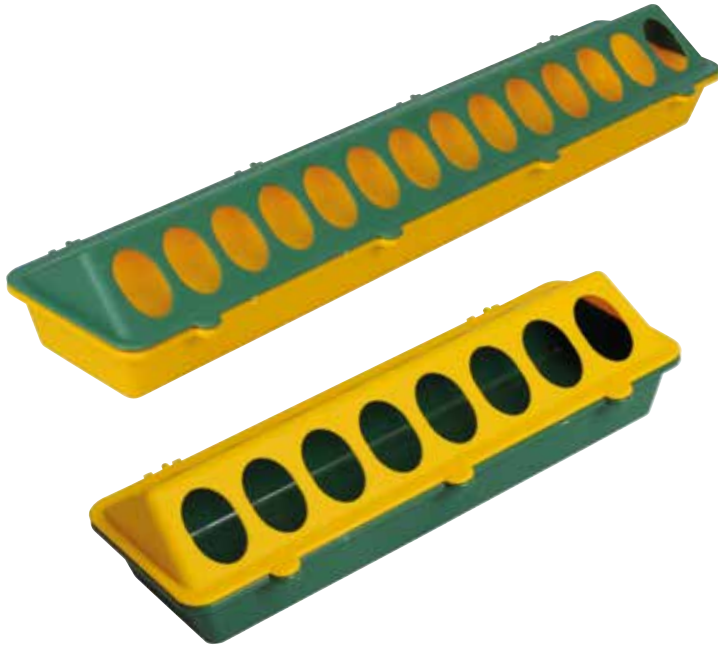

Chick feeders

For small chicks and quails

EASY TO OPEN AND CLOSE

HIGH QUALITY MATERIAL

KP30 / KP50

VERY SIMPLE TO USE

SUITABLE FOR 1 KG FEED

F7G

PRODUCT DETAILS

Art. code	Description	Size and weight	Packing	Master carton
KP30	Chick feeder 30 cm Made of soft very strong plastic (PP copolymer) Yellow/green combination colours	30 x 11 x 7 cm 145 g	32 x 24 x 33 cm 3.5 kg / 25 pcs	50 x 34 x 68 cm (4 x 25 pcs)
KP50	Chick feeder 50 cm Made of soft very strong plastic (PP copolymer) Yellow/green combination colours	50 x 11 x 7 cm 200 g	52 x 24.5 x 32.5 cm 5.7 kg / 25 pcs	55 x 50 x 66.5 cm (4 x 25 pcs)
F7G	Chick feeder 1 kg with seven feed openings Durable high quality uv resistant plastic Complete set (consisting of a bottle, ring with holes and bottom)	Ø 19.5 x 22 cm 160 g	46 x 39 x 66 cm 9.4 kg / 50 pcs	