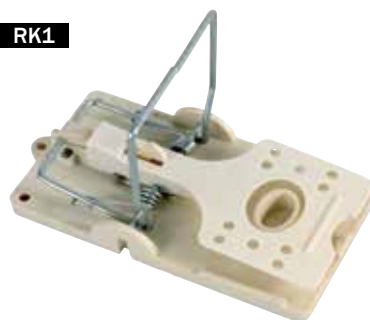

MOUSE- AND RATTRAPS

ART. CODE: MV-TUFF/RV-TUFF/MV-K1/RV-K1/RK1/MK1/MV1

MV-TUFF

MK1

MV1

RK1

RV-TUFF

MV-K1

RV-K1

PRODUCT DETAILS

ART. CODE	DESCRIPTION	SIZE AND WEIGHT	PACKING
MV-TUFF	Mousetrap set of 2 Plastic	90 x 50 x 45 MM With packing 74 GR	61 x 32 x 13 CM/ 3.85 KG/ 48 PCS./ Carton 63 x 33 x 43 CM/ 12.5 KG/ 144 PCS./ Carton
RV-TUFF	Rattrap Plastic	130 x 75 x 65 MM With packing 125 GR	57 x 39 x 14 CM/ 3.6 KG/ 36 PCS./ Carton
MV-K1	Mousetrap cagemodel with wooden floor	120 x 55 x 55 MM 50 GR	57 x 25 x 55 CM/ 11.9 KG/ 200 PCS./ Carton
RV-K1	Rattrap cagemodel with wooden floor	275 x 95 x 100 MM 270 GR	60 x 29 x 52 CM/ 9.8 KG/ 36 PCS./ Carton
RK1	Rattrap heavy duty Plastic and metal	150 x 75 x 68 MM With packing 125 GR	44 x 18 x 22 CM/ 1.59 KG/ 12 PCS./ Carton 47 x 44 x 57 CM/ 10.5 KG/ 72 PCS./ Carton
MK1	Mousetrap heavy duty Plastic and metal	120 x 50 x 60 MM With packing 77 GR	44 x 18 x 20 CM/ 1.36 KG/ 16 PCS./ Carton 46 x 44 x 57 CM/ 9 KG/ 96 PCS./ Carton
MV1	Mousetrap multicatchsystem Zinc plated with clear lid	265 x 155 x 50 MM 400 GR	32 x 32 x 29 CM/ 5.6 KG