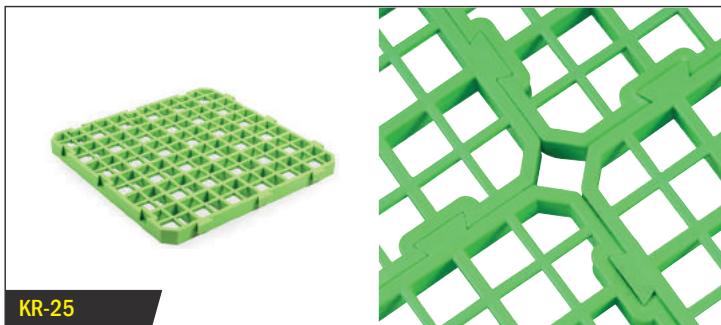

Floor grids for rabbits

Very strong and hygienic floor grids, also suitable for other animals like chickens

KR-4050ABS

KR-4065ABS

KR-3050PC

KR-4050PC

KR-5060PC

KR-6060PC

KR-25

KR-100

Art. code	Description	Size and weight	Packing
KR-4050ABS	Rabbit floor protection grid ABS 40 x 50 cm	40 x 50 cm / 300 g	51 x 45 x 37.5 cm / 30.5 kg / 100 pcs.
KR-4065ABS	Rabbit floor protection grid ABS 40 x 65 cm	40 x 65 cm / 490 g	68 x 40.5 x 39 / 49 kg / 100 pcs.
KR-3050PC	Rabbit floor grid polycarbonate 30 x 50 cm	30 x 50 cm / 510 g	50 x 30.5 x 17.5 / 5.15 kg / 10 pcs.
KR-4050PC	Rabbit floor grid polycarbonate 40 x 50 cm	40 x 50 cm / 630 g	51 x 41 x 16 / 6.35 kg / 10 pcs.
KR-5060PC	Rabbit floor grid polycarbonate 50 x 60 cm	50 x 60 cm / 1.25 kg	60 x 50.5 x 20.5 / 12.6 kg / 10 pcs.
KR-6060PC	Rabbit floor grid polycarbonate 60 x 60 cm	60 x 60 cm / 1.5 kg	60 x 60 x 20.5 / 15.5 kg / 10 pcs.
KR-25	Floor grid for rabbit cage, 25 x 25 cm plastic green	25 x 25 cm / 315 g	46.5 x 26 x 27 / 7.95 kg / 25 pcs.
KR-100	Zinc plated floor grid rabbit hutch, mesh 13 x 76 x 3.05 mm	99.5 x 99.5 cm	Per piece.