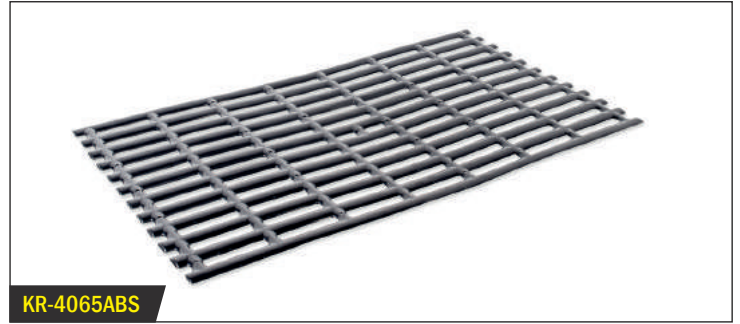

Floor grids for rabbits

Very strong and hygienic floor grids, also suitable for other animals like chickens

KR-4050ABS

KR-4065ABS

KR-3050PC

KR-4050PC

KR-5060PC

KR-6060PC

KR-25

KR-100

Art. code	Description	Size and weight	Packing
KR-4050ABS	Rabbit floor protection grid ABS 40 x 50 cm	40 x 50 cm / 300 g	51 x 45 x 37.5 cm / 30.5 kg / 100 pcs.
KR-4065ABS	Rabbit floor protection grid ABS 40 x 65 cm	40 x 65 cm / 490 g	68 x 40.5 x 39 / 49 kg / 100 pcs.
KR-3050PC	Rabbit floor grid polycarbonate 30 x 50 cm	30 x 50 cm / 510 g	50 x 30.5 x 17.5 / 5.15 kg / 10 pcs.
KR-4050PC	Rabbit floor grid polycarbonate 40 x 50 cm	40 x 50 cm / 630 g	51 x 41 x 16 / 6.35 kg / 10 pcs.
KR-5060PC	Rabbit floor grid polycarbonate 50 x 60 cm	50 x 60 cm / 1.25 kg	60 x 50.5 x 20.5 / 12.6 kg / 10 pcs.
KR-6060PC	Rabbit floor grid polycarbonate 60 x 60 cm	60 x 60 cm / 1.5 kg	60 x 60 x 20.5 / 15.5 kg / 10 pcs.
KR-25	Floor grid for rabbit cage, 25 x 25 cm plastic green	25 x 25 cm / 315 g	46.5 x 26 x 27 / 7.95 kg / 25 pcs.
KR-100	Zinc plated floor grid rabbit hutch, mesh 13 x 76 x 3.05 mm	99.5 x 99.5 cm	Per piece.