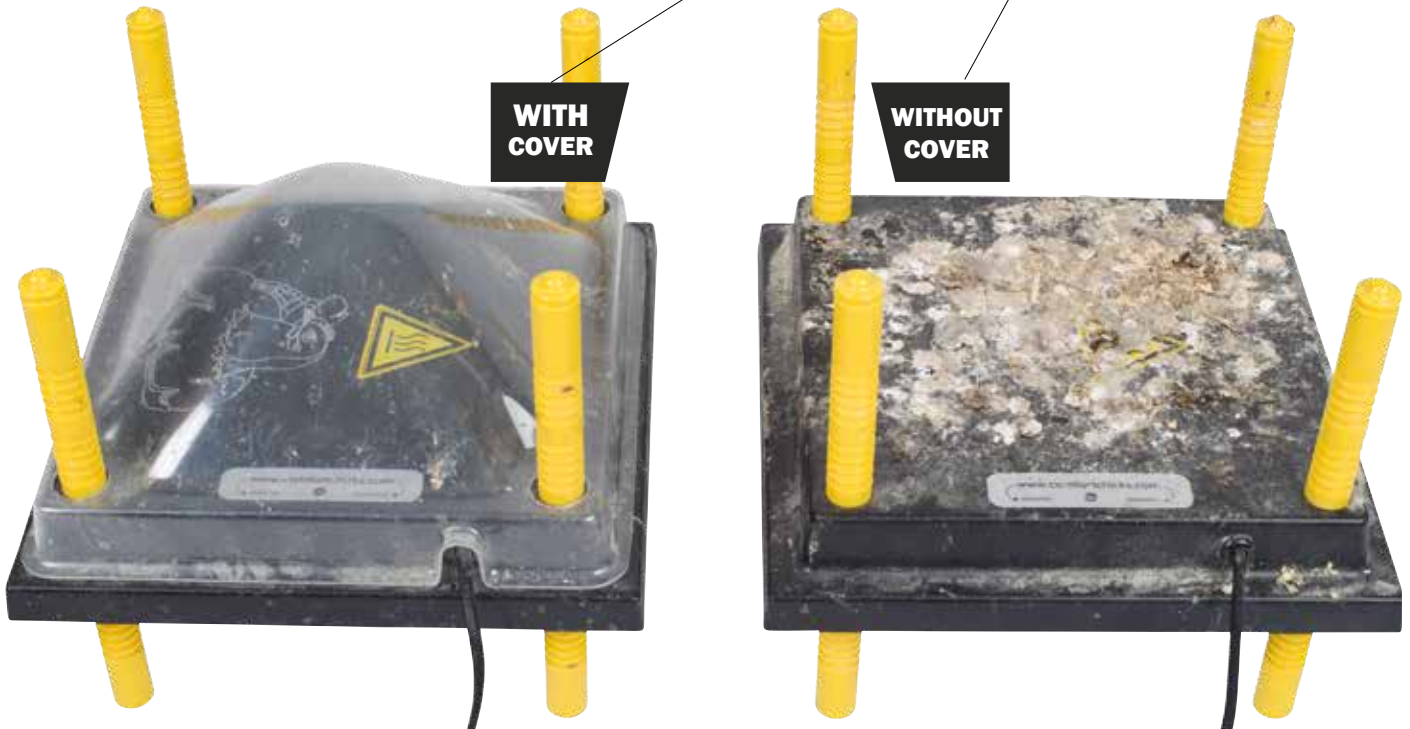

Cover for heatingplate (PET)

Fit with article WP-25/WP-30/WP-40/WP-50/WP-60

VERY STRONG PET PLASTIC

DURABLE & TRANSPARANT

EASY TO CLEAN

HEATINGPLATE AFTER 6 WEEKS OF USE

5 SIZES 25 X 25 CM / 30 X 30 CM / 40 X 40 CM / 40 X 50 CM / 40 X 60 CM

PRODUCT DETAILS

Art. code	Description	To fit with	Size/Weight	Carton (10 pcs) / Weight
WP-25C	Cover for heatingplate (PET)	WP-25	25 x 25 cm / 160 g	26.5 x 23 x 27 cm / 1.98 kg
WP-30C	Cover for heatingplate (PET)	WP-30	30 x 30 cm / 230 g	31 x 23.5 x 32 cm / 2.86 kg
WP-40C	Cover for heatingplate (PET)	WP-40	40 x 40 cm / 400 g	41 x 29 x 41.5 cm / 4.82 kg
WP-50C	Cover for heatingplate (PET)	WP-50	40 x 50 cm / 520 g	41 x 29 x 52 cm / 5.92 kg
WP-60C	Cover for heatingplate (PET)	WP-60	40 x 60 cm / 650 g	41 x 29 x 62 cm / 7.22 kg