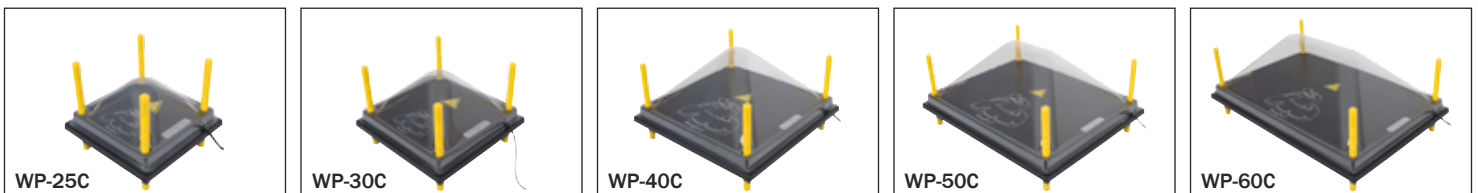

Cover for heatingplate (PET)

Fit with article WP-25/WP-30/WP-40/WP-50/WP-60

VERY STRONG PET PLASTIC

DURABLE & TRANSPARANT

EASY TO CLEAN

HEATINGPLATE AFTER 6 WEEKS OF USE

5 SIZES 25 X 25 CM / 30 X 30 CM / 40 X 40 CM / 40 X 50 CM / 40 X 60 CM

PRODUCT DETAILS

Art. code	Description	To fit with	Size/Weight	Carton (10 pcs) / Weight
WP-25C	Cover for heatingplate (PET)	WP-25	25 x 25 cm / 160 g	26.5 x 23 x 27 cm / 1.98 kg
WP-30C	Cover for heatingplate (PET)	WP-30	30 x 30 cm / 230 g	31 x 23.5 x 32 cm / 2.86 kg
WP-40C	Cover for heatingplate (PET)	WP-40	40 x 40 cm / 400 g	41 x 29 x 41.5 cm / 4.82 kg
WP-50C	Cover for heatingplate (PET)	WP-50	40 x 50 cm / 520 g	41 x 29 x 52 cm / 5.92 kg
WP-60C	Cover for heatingplate (PET)	WP-60	40 x 60 cm / 650 g	41 x 29 x 62 cm / 7.22 kg