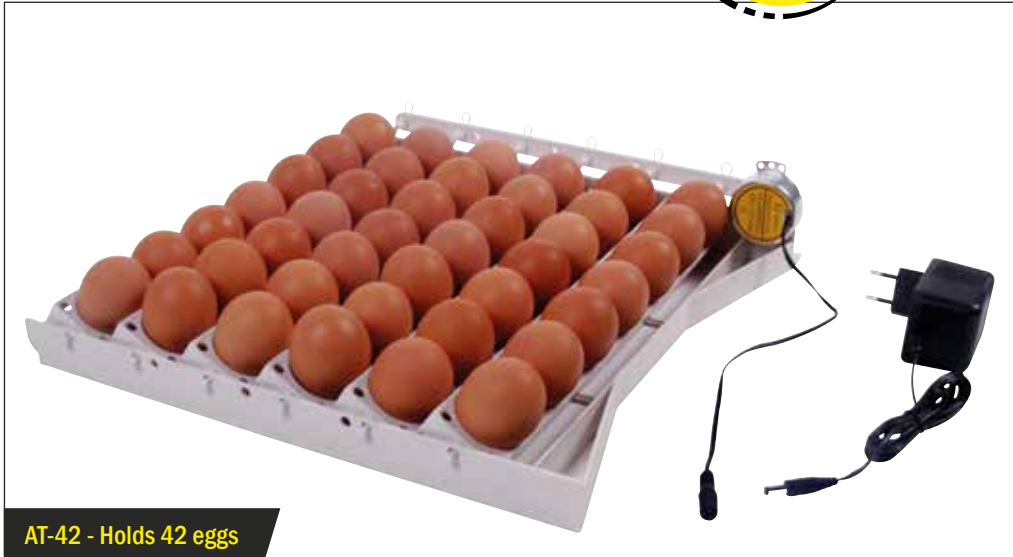

Automatic egg turner

Totally automatic system for turning eggs

AUTOMATICALLY TURNS EVERY 2 HOURS

FITS IN ANY INCUBATOR >39.5 X 39.5 CM

AT-42 - Holds 42 eggs

+ Strong turning motor

+ Full color packaging

AT-42Q - Holds 120 quail eggs

+ Also available with UK/USA adapter

Also available in UK-Model Also available in USA-Model

PRODUCT DETAILS

Art. code	Description	Size and weight	Packing
AT-42	Automatic egg turner for 42 eggs 12 VAC with EU/USA adapter	42 x 41 x 8.5 cm 1.4 kg	43 x 43 x 91 cm / 15.7 kg 10 pcs / carton
AT-42Q	Automatic egg turner for 42 eggs and 6 trays for 120 quail eggs 12 VAC with EU/USA adapter	42 x 41 x 8.5 cm 1.8 kg	43 x 43 x 91 cm / 19.2 kg 10 pcs / carton