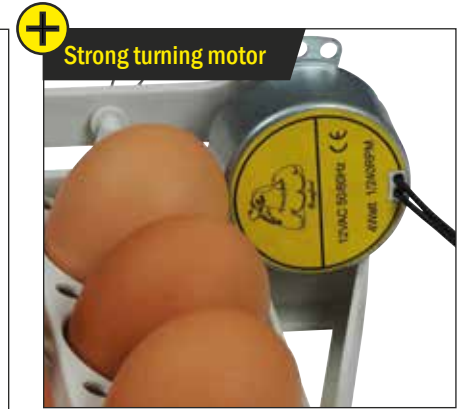

Automatic egg turner

Totally automatic system for turning eggs

AUTOMATICALLY TURNS EVERY 2 HOURS

FITS IN ANY INCUBATOR >39.5 X 39.5 CM

AT-42 - Holds 42 eggs

+ Strong turning motor

+ Full color packaging

AT-42Q - Holds 120 quail eggs

+ Also available with UK/USA adapter

Also available in UK-Model Also available in USA-Model

PRODUCT DETAILS

Art. code	Description	Size and weight	Packing
AT-42	Automatic egg turner for 42 eggs 12 VAC with EU/USA adapter	42 x 41 x 8.5 cm 1.4 kg	43 x 43 x 91 cm / 15.7 kg 10 pcs / carton
AT-42Q	Automatic egg turner for 42 eggs and 6 trays for 120 quail eggs 12 VAC with EU/USA adapter	42 x 41 x 8.5 cm 1.8 kg	43 x 43 x 91 cm / 19.2 kg 10 pcs / carton