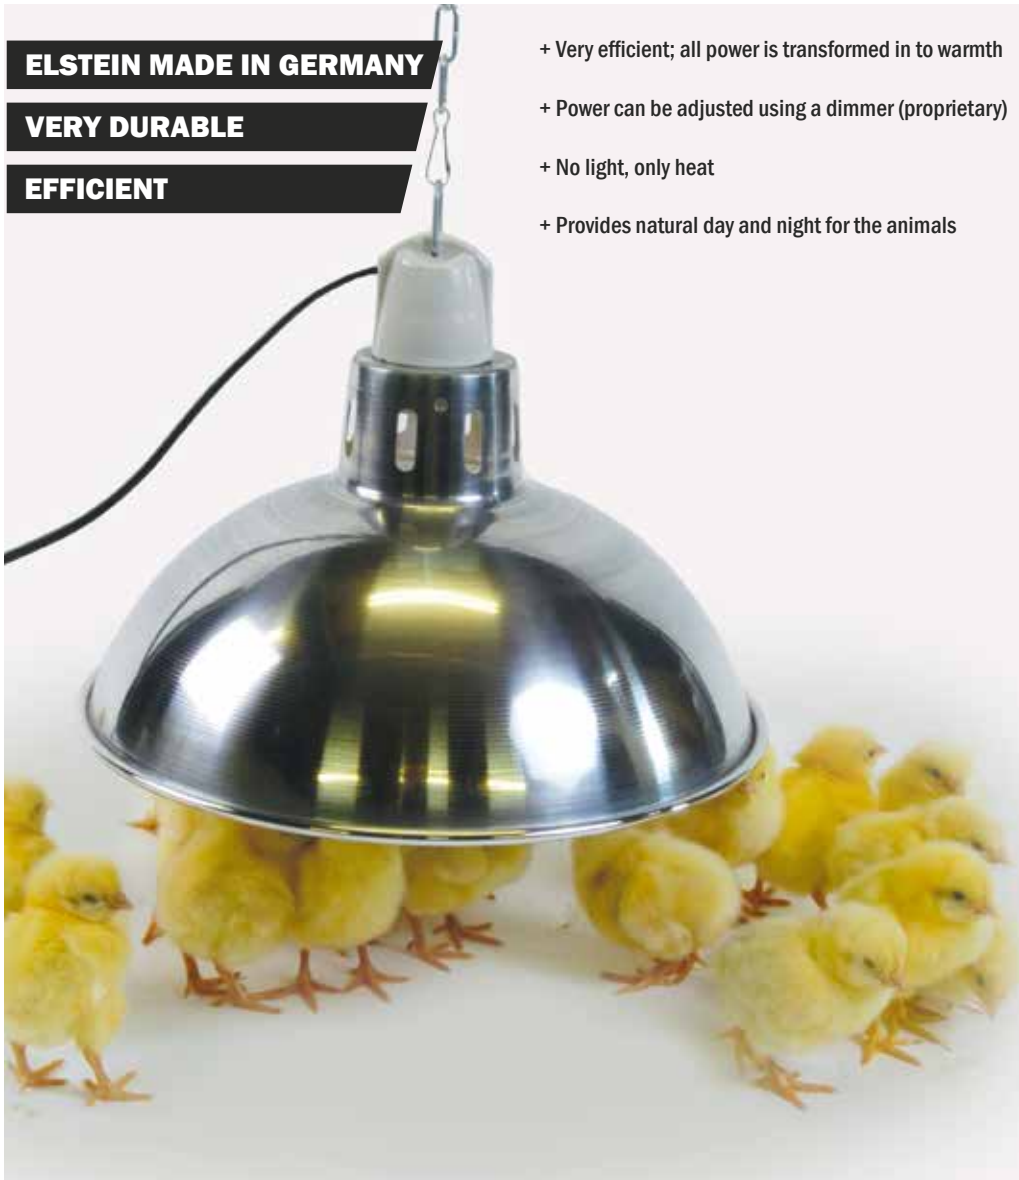

# Ceramic infrared dark heaters

**ELSTEIN MADE IN GERMANY**

**VERY DURABLE**

**EFFICIENT**

- + Very efficient; all power is transformed in to warmth
- + Power can be adjusted using a dimmer (proprietary)
- + No light, only heat
- + Provides natural day and night for the animals

## PRODUCT DETAILS

Art. code	Description	Size and weight	Packing
DS-060	Elstein ceramic IR heatinglamp 60 WATT / E27	Ø 75 x 100 mm 83 g	78.5 x 34.5 x 44 mm 10.5 kg / 75 pcs
DS-100	Elstein ceramic IR heatinglamp 100 WATT / E27	Ø 75 x 100 mm 83 g	78.5 x 34.5 x 44 mm 10.5 kg / 75 pcs
DS-150	Elstein ceramic IR heatinglamp 150 WATT / E27	Ø 90 x 130 mm 125 g	78.5 x 34.5 x 44 mm 10 kg / 50 pcs
DS-250	Elstein ceramic IR heatinglamp 250 WATT / E27	Ø 90 x 130 mm 125 g	78.5 x 34.5 x 44 mm 10 kg / 50 pcs
C1	Ceramic lamp holder E27 with hook	Ø 50 x 90 mm 167 g	25 x 25 x 17 cm 4.5 kg / 40 pcs
AR30	Aluminium reflector Ø 30 cm	Ø 300 x 160 mm 200 g	Any packing depending on quantity
AR38	Aluminium reflector Ø 38 cm	Ø 380 x 195 mm 320 g	Any packing depending on quantity