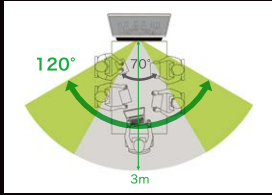

CS-700AV

Audio, Video, IT management

CS-700SP

Audio, Video, IT management, SIP interface

Ultra-wide angle camera with 120 degree field of view captures every participant's expression

4 speaker element sound bar for ensuring every word spoken at the far end is heard