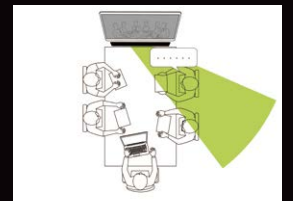

CS-700AV

Audio, Video, IT management

CS-700SP

Audio, Video, IT management, SIP interface

Ultra-wide angle camera with 120 degree field of view captures every participant's expression

4 speaker element sound bar for ensuring every word spoken at the far end is heard

Beamforming microphone array ensures a clear pick-up of all tones and nuances

Even better together.
Video Sound Bar™
CS-700

A POWERFUL COMBINATION OF INDUSTRY-LEADING AUDIO AND VIDEO CONFERENCING TECHNOLOGY MAKES REMOTE COLLABORATION EASIER AND MORE NATURAL THAN EVER BEFORE.

Providing intuitive operation with single USB connection for Audio and Video

Supporting seamless collaboration with UC applications or a SIP interface for Call Manager integration

Moving all technologies off the table, keeping tabletop free with included wall mount kit