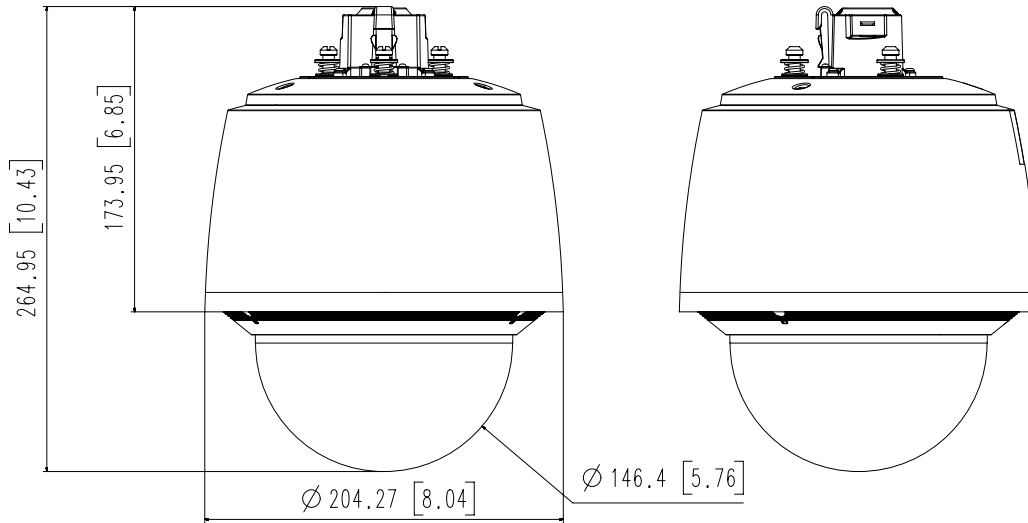

3	파생 MODEL 2	
2	QNP-6250H	'21.03.02
1	QNP-6320H	'21.03.02
No.	MODEL NAME	DATE
Unit:mm[inch]		SCALE:1/1
Hanwha Techwin		

© Hanwha Techwin Co.,Ltd. All rights reserved.