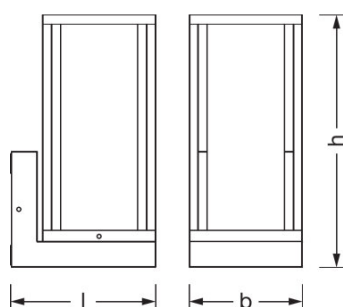

Length	140.0 mm
Width	110.0 mm
Height	245.0 mm
Product weight	1305.00 g

Colors & materials

Body material	Aluminum
Product color	Dark gray
Housing color	Dark gray
Cover material	Glass

Temperatures & operating conditions