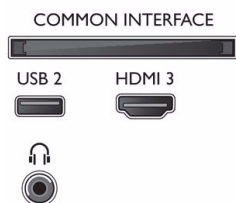

Dimensions

- Box dimensions (W x H x D): 1070.0 x 680.0 x 140.0 mm

- Set dimensions (W x H x D): 972.7 x 567.9 x 80.5 mm
- Set dimensions with stand (W x H x D): 972.7 x 586.6 x 222.3 mm
- Stand dimensions (W x H x D): 788.6 x 18.7 x 222.3 mm
- Product weight: 8.0 kg
- Product weight (+stand): 8.1 kg
- Weight incl. Packaging: 11.3 kg
- VESA wall mount compatible: 200 x 200 mm

Accessories

- Included accessories: Remote Control, 2 x AAA Batteries, Power cord, Quick start guide, Legal and safety brochure, Table top stand

Color & Finishing

- TV Front: Black High Gloss

Connections

Side