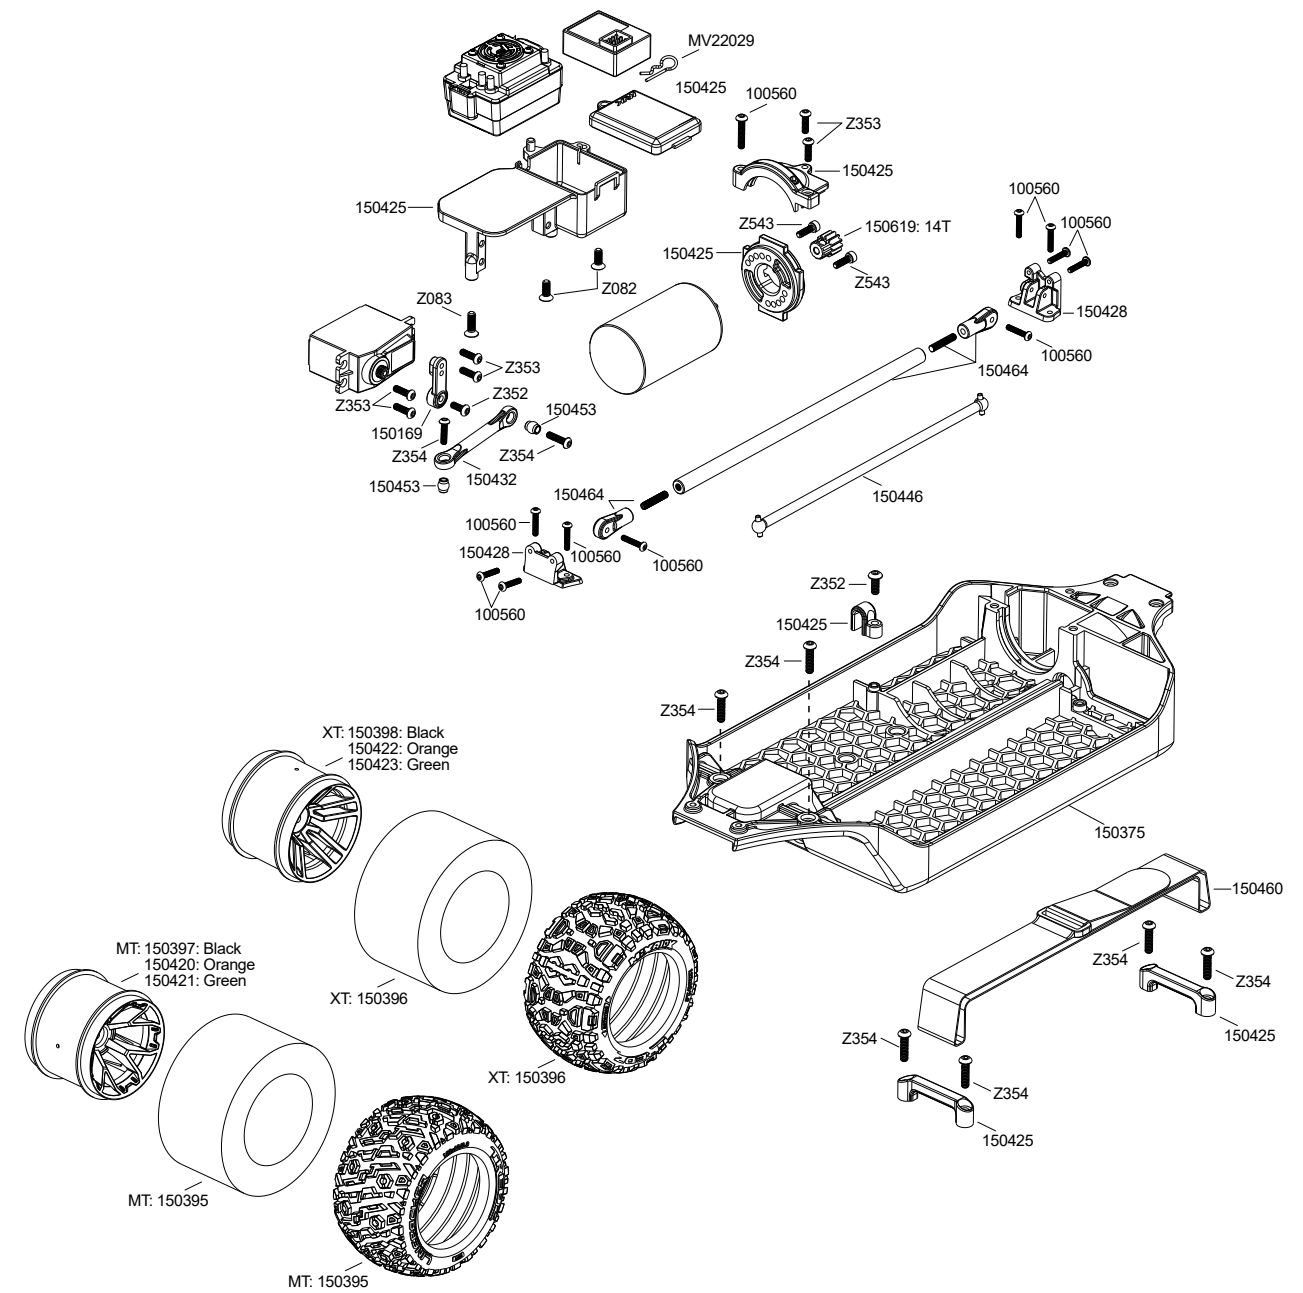

Parts #	Description	Parts #	Description
100551	Lock Nut M2.5 (4pcs)	150457	Servo Saver Post & Spring Set
100556	Flat Head Screw M3x14mm (Hex Socket/10pcs)	150458	Shock Rebuild Kit
100559	Button Head Screw M3x14mm (Hex Socket/10pcs)	150459	Shock Spring 16x66x1.2mm 10 Coils (2pcs)
100560	Button Head Screw M3x16mm (Hex Socket/10pcs)	150460	Battery Strap (1pc)
114288	Button Head Screw M1.7x6mm (20pcs)	150464	Aluminum Chassis Brace
150127	Lower Shock Pivot Ball (4pcs)	150465	LED Light Set (Front/Rear)
150128	Upper Shock Pivot Ball (4pcs)	150468	Wheelie Bar Set (XT)
150141	Differential Case Set	150475	Upper Camber Link Ball (Inner/4pcs)
150151	Shock Parts Set	150476	Button Head Screw M2x14mm (10pcs)
150152	Shock Cap Set	150477	Cap Head Screw M4x14mm (10pcs)
150169	Servo Horn Set (25T/2pcs)	150478	Button Head Screw M3x24mm (10pcs)
150188	Flanged Screw M2.6x6mm (6pcs)	150479	Button Head Screw M3x36mm (10pcs)
150189	HD Rear Wing Mount	150619	14T Steel Pinion Gear (0.8 Module/32DP)
150258	HD Shock Shaft (2pcs)	B020	Ball Bearing 5x8x2.5mm (2pcs)
150265	HD Differential Shaft 5x28mm (2pcs)	B022	Ball Bearing 5x11x4mm ZZ (2pcs)
150347	HD Universal Drive Shaft Rebuild Kit	B026	Ball Bearing 6x12x4mm (2pcs)
150375	Main Chassis	B033	Ball Bearing 12x18x4mm (2pcs)
150376	Chassis Plate (Front/Rear)	MV22029	Body Clips (8pcs)
150377	C-Hub Set (Left/Right)	Z082	Flat Head Screw M3x8mm (Hex Socket/10pcs)
150378	Steering Spindle/Rear Hub Set	Z083	Flat Head Screw M3x10mm (Hex Socket/10pcs)
150384	Lower Suspension Arm Set (Front/Rear)	Z084	Flat Head Screw M3x12mm (Hex Socket/10pcs)
150386	Body Mount & Post Set	Z216	Button Head Screw M3x15mm (Hex Socket/4pcs)
150387	Spur Gear 51T (32DP)	Z264	Pin 2x10mm Silver (10pcs)
150391	Steering Plate Set	Z352	Button Head Screw M3x8mm (Hex Socket/10pcs)
150395	Tredz Linebacker Tire (122x68/2.8in/2pcs)	Z353	Button Head Screw M3x10mm (Hex Socket/10pcs)
150396	Tredz MixBlok Tire (122x68/2.8in/2pcs)	Z354	Button Head Screw M3x12mm (Hex Socket/10pcs)
150397	Quantum2 MT 2.8in Wheel (Black/2pcs)	Z357	Button Head Screw M3x20mm (10pcs)
150398	Quantum2 XT 2.8in Wheel (Black/2pcs)	Z478	Tp. Flat Head Screw M2.6x12mm (12pcs)
150420	Quantum2 MT 2.8in Wheel (Orange/2pcs)	Z543	Cap Head Screw M3x10mm (6pcs)
150421	Quantum2 MT 2.8in Wheel (Green/2pcs)	Z548	Cap Head Screw M3x22mm (12pcs)
150422	Quantum2 XT 2.8in Wheel (Orange/2pcs)	Z655	Nut M5 (10pcs)
150423	Quantum2 XT 2.8in Wheel (Green/2pcs)	Z663	Lock Nut M3 (6pcs)
150425	Motor Mount & Receiver Box Set	Z682	Flanged Lock Nut M5 (Black/4pcs)
150426	Servo Saver Arm Set	Z721	Set Screw M4x4mm (4pcs)
150427	Gear Box Set (Front/Rear)		
150428	Shock Tower Set (Front/Rear)		
150429	Front Bumper Set		
150430	Rear Bumper Set		
150431	Hinge Pin Holder Set (Front/Rear)		
150432	Complete Link Set		
150433	14mm Hex Hub Set (4pcs)		
150434	Wheelie Bar Set (MT)		
150435	Aluminum Suspension Brace Set		
150436	Hinge Pin Set		
150437	Cap Head Screw M3x43mm (4pcs)		
150438	Differential Bevel Gear Set (43T/12T/M1.25)		
150439	Differential Gear Set (18T/10T)		
150440	Differential Cross Shaft (2pcs)		
150441	Differential Input Shaft Set (Front/Rear)		
150442	Flat Head Screw M2.6x12mm (4pcs)		
150443	Slipper Clutch Set		
150444	Slipper Pad Set (2pcs)		
150445	Center Drive Cup Set (Front/Rear)		
150446	Center Dog Bone 7x174mm		
150447	Front Universal Drive Shaft Set (2pcs)		
150448	Universal Wheel Axle (2pcs)		
150449	Universal Drive Shaft 101mm (2pcs)		
150450	Rear Wheel Axle (2pcs)		
150451	Rear Drive Shaft 98mm (2pcs)		
150452	Pin 2x11mm (4pcs)		
150453	Servo Link Ball (2pcs)		
150454	Steering Link Ball (4pcs)		
150455	Upper Camber Link Ball (Outer/4pcs)		
150456	Suspension Bushing Set		