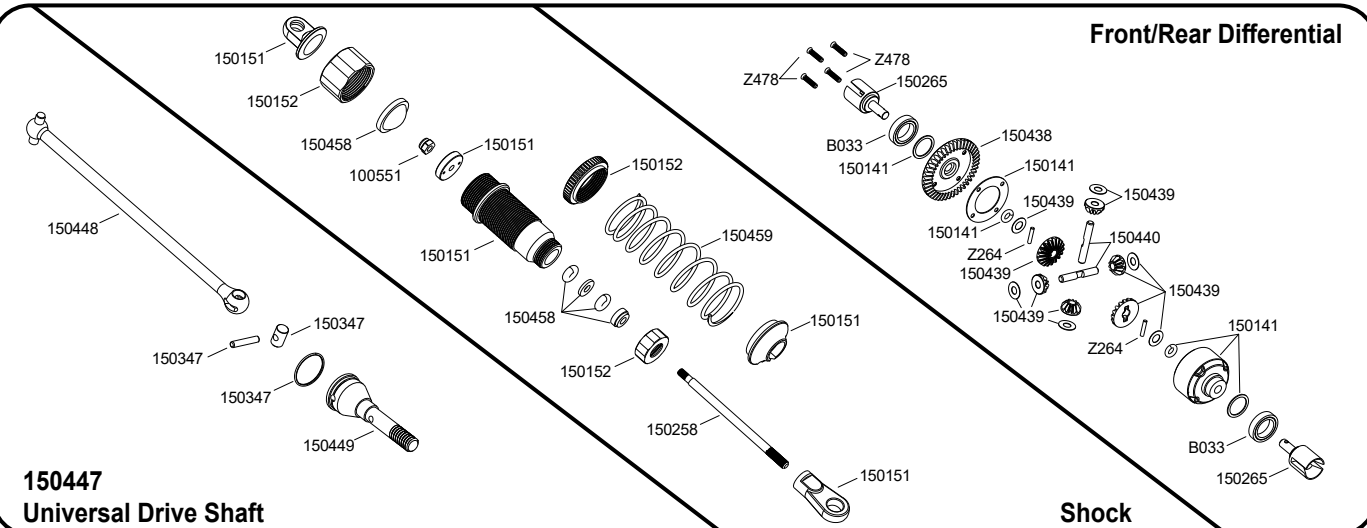

Parts #	Description	Parts #	Description
100551	Lock Nut M2.5 (4pcs)	150457	Servo Saver Post & Spring Set
100556	Flat Head Screw M3x14mm (Hex Socket/10pcs)	150458	Shock Rebuild Kit
100559	Button Head Screw M3x14mm (Hex Socket/10pcs)	150459	Shock Spring 16x66x1.2mm 10 Coils (2pcs)
100560	Button Head Screw M3x16mm (Hex Socket/10pcs)	150460	Battery Strap (1pc)
114288	Button Head Screw M1.7x6mm (20pcs)	150464	Aluminum Chassis Brace
150127	Lower Shock Pivot Ball (4pcs)	150465	LED Light Set (Front/Rear)
150128	Upper Shock Pivot Ball (4pcs)	150468	Wheelie Bar Set (XT)
150141	Differential Case Set	150475	Upper Camber Link Ball (Inner/4pcs)
150151	Shock Parts Set	150476	Button Head Screw M2x14mm (10pcs)
150152	Shock Cap Set	150477	Cap Head Screw M4x14mm (10pcs)
150169	Servo Horn Set (25T/2pcs)	150478	Button Head Screw M3x24mm (10pcs)
150188	Flanged Screw M2.6x6mm (6pcs)	150479	Button Head Screw M3x36mm (10pcs)
150189	HD Rear Wing Mount	150619	14T Steel Pinion Gear (0.8 Module/32DP)
150258	HD Shock Shaft (2pcs)	B020	Ball Bearing 5x8x2.5mm (2pcs)
150265	HD Differential Shaft 5x28mm (2pcs)	B022	Ball Bearing 5x11x4mm ZZ (2pcs)
150347	HD Universal Drive Shaft Rebuild Kit	B026	Ball Bearing 6x12x4mm (2pcs)
150375	Main Chassis	B033	Ball Bearing 12x18x4mm (2pcs)
150376	Chassis Plate (Front/Rear)	MV22029	Body Clips (8pcs)
150377	C-Hub Set (Left/Right)	Z082	Flat Head Screw M3x8mm (Hex Socket/10pcs)
150378	Steering Spindle/Rear Hub Set	Z083	Flat Head Screw M3x10mm (Hex Socket/10pcs)
150384	Lower Suspension Arm Set (Front/Rear)	Z084	Flat Head Screw M3x12mm (Hex Socket/10pcs)
150386	Body Mount & Post Set	Z216	Button Head Screw M3x15mm (Hex Socket/4pcs)
150387	Spur Gear 51T (32DP)	Z264	Pin 2x10mm Silver (10pcs)
150391	Steering Plate Set	Z352	Button Head Screw M3x8mm (Hex Socket/10pcs)
150395	Tredz Linebacker Tire (122x68/2.8in/2pcs)	Z353	Button Head Screw M3x10mm (Hex Socket/10pcs)
150396	Tredz MixBlok Tire (122x68/2.8in/2pcs)	Z354	Button Head Screw M3x12mm (Hex Socket/10pcs)
150397	Quantum2 MT 2.8in Wheel (Black/2pcs)	Z357	Button Head Screw M3x20mm (10pcs)
150398	Quantum2 XT 2.8in Wheel (Black/2pcs)	Z478	Tp. Flat Head Screw M2.6x12mm (12pcs)
150420	Quantum2 MT 2.8in Wheel (Orange/2pcs)	Z543	Cap Head Screw M3x10mm (6pcs)
150421	Quantum2 MT 2.8in Wheel (Green/2pcs)	Z548	Cap Head Screw M3x22mm (12pcs)
150422	Quantum2 XT 2.8in Wheel (Orange/2pcs)	Z655	Nut M5 (10pcs)
150423	Quantum2 XT 2.8in Wheel (Green/2pcs)	Z663	Lock Nut M3 (6pcs)
150425	Motor Mount & Receiver Box Set	Z682	Flanged Lock Nut M5 (Black/4pcs)
150426	Servo Saver Arm Set	Z721	Set Screw M4x4mm (4pcs)
150427	Gear Box Set (Front/Rear)		
150428	Shock Tower Set (Front/Rear)		
150429	Front Bumper Set		
150430	Rear Bumper Set		
150431	Hinge Pin Holder Set (Front/Rear)		
150432	Complete Link Set		
150433	14mm Hex Hub Set (4pcs)		
150434	Wheelie Bar Set (MT)		
150435	Aluminum Suspension Brace Set		
150436	Hinge Pin Set		
150437	Cap Head Screw M3x43mm (4pcs)		
150438	Differential Bevel Gear Set (43T/12T/M1.25)		
150439	Differential Gear Set (18T/10T)		
150440	Differential Cross Shaft (2pcs)		
150441	Differential Input Shaft Set (Front/Rear)		
150442	Flat Head Screw M2.6x12mm (4pcs)		
150443	Slipper Clutch Set		
150444	Slipper Pad Set (2pcs)		
150445	Center Drive Cup Set (Front/Rear)		
150446	Center Dog Bone 7x174mm		
150447	Front Universal Drive Shaft Set (2pcs)		
150448	Universal Wheel Axle (2pcs)		
150449	Universal Drive Shaft 101mm (2pcs)		
150450	Rear Wheel Axle (2pcs)		
150451	Rear Drive Shaft 98mm (2pcs)		
150452	Pin 2x11mm (4pcs)		
150453	Servo Link Ball (2pcs)		
150454	Steering Link Ball (4pcs)		
150455	Upper Camber Link Ball (Outer/4pcs)		
150456	Suspension Bushing Set		