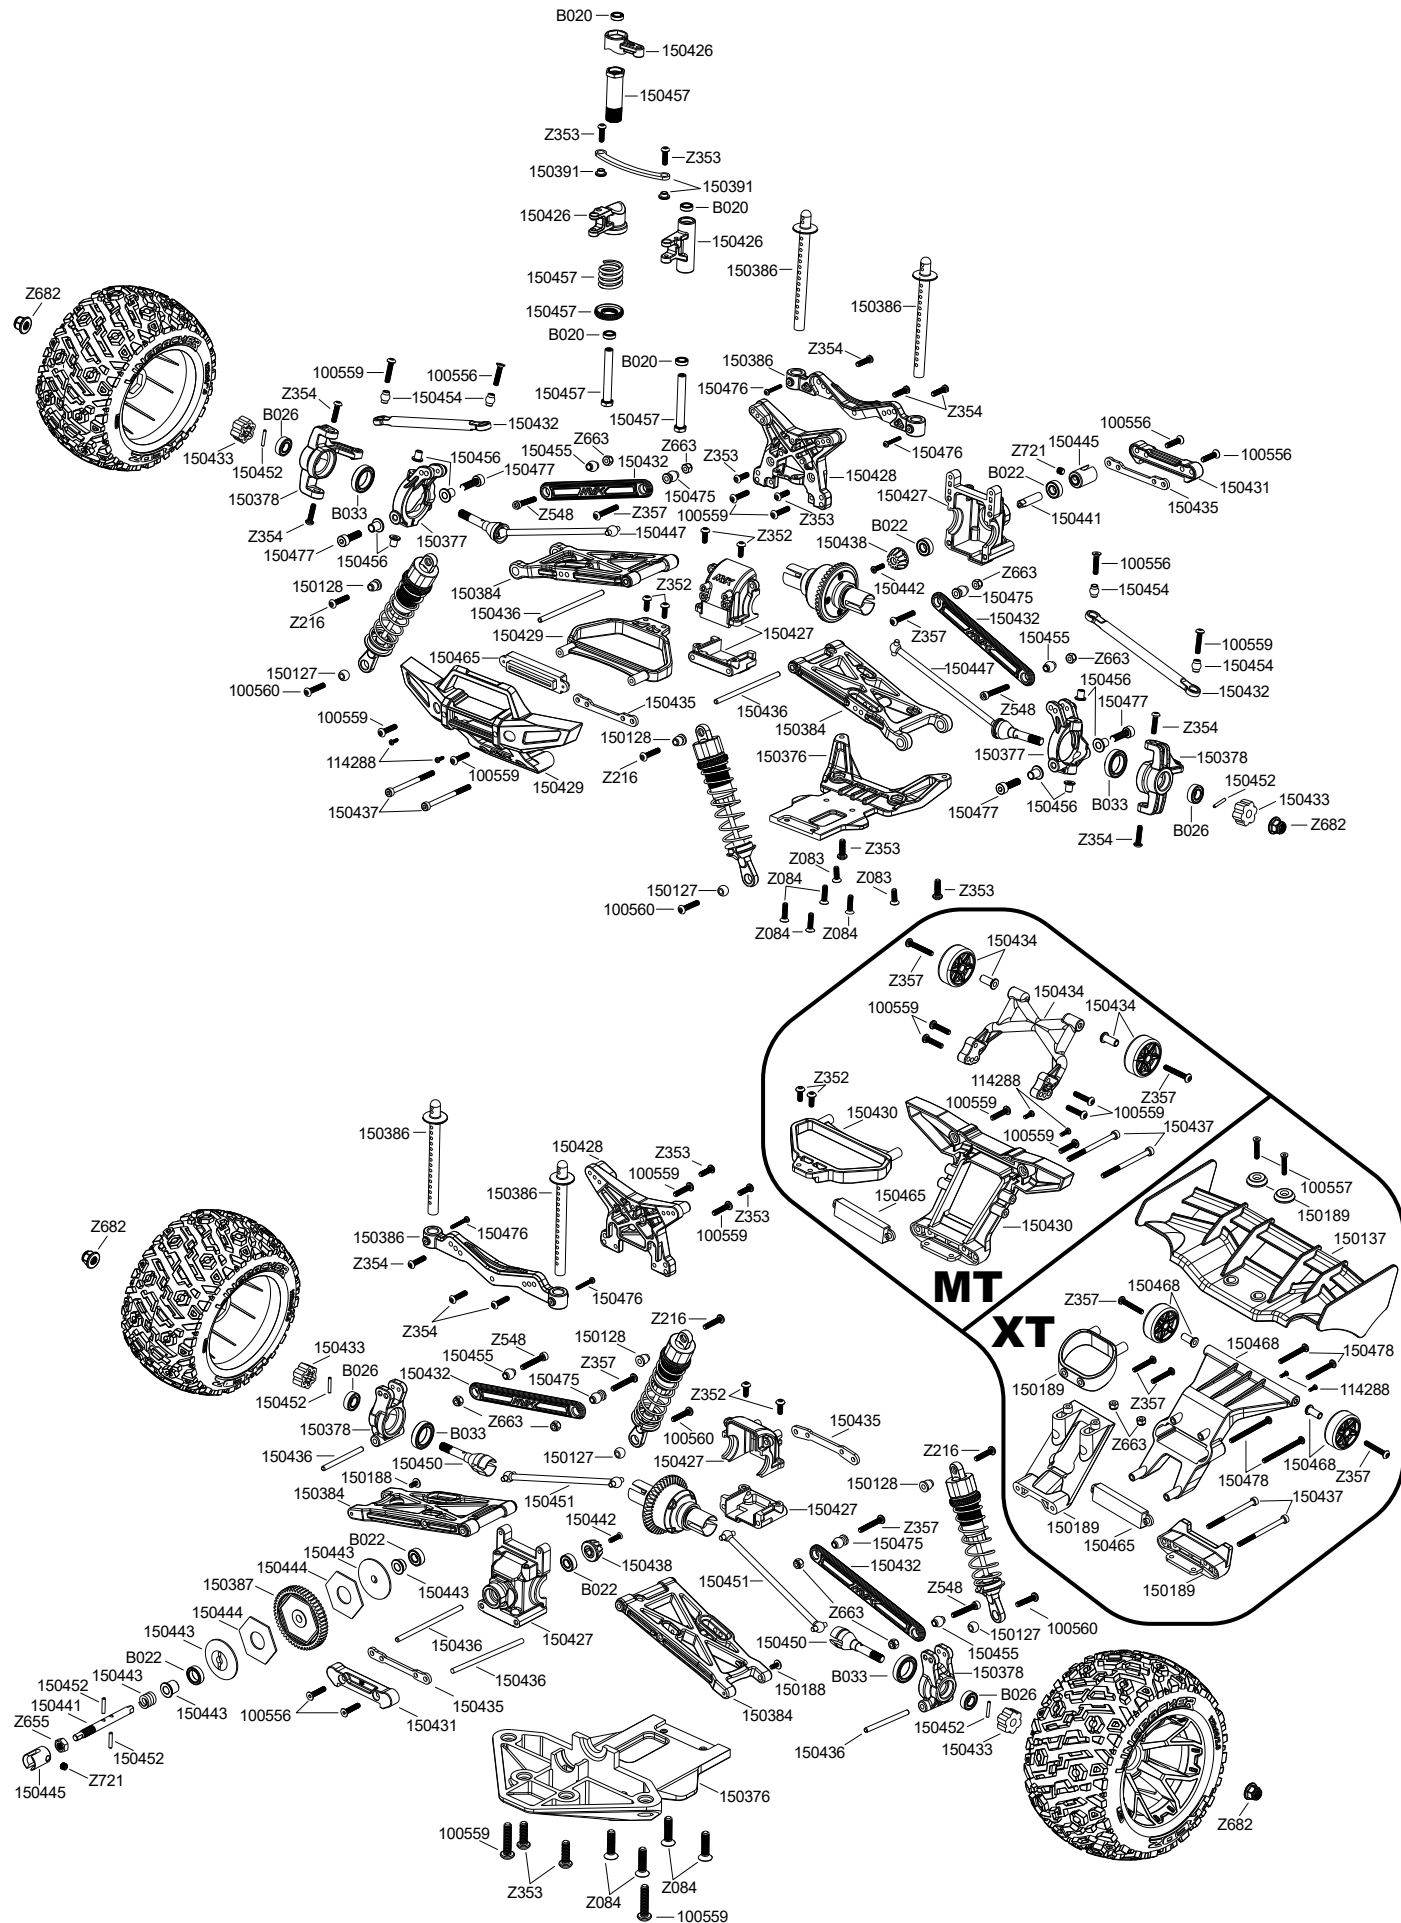

Parts #	Description	Parts #	Description
100551	Lock Nut M2.5 (4pcs)	150457	Servo Saver Post & Spring Set
100556	Flat Head Screw M3x14mm (Hex Socket/10pcs)	150458	Shock Rebuild Kit
100559	Button Head Screw M3x14mm (Hex Socket/10pcs)	150459	Shock Spring 16x66x1.2mm 10 Coils (2pcs)
100560	Button Head Screw M3x16mm (Hex Socket/10pcs)	150460	Battery Strap (1pc)
114288	Button Head Screw M1.7x6mm (20pcs)	150464	Aluminum Chassis Brace
150127	Lower Shock Pivot Ball (4pcs)	150465	LED Light Set (Front/Rear)
150128	Upper Shock Pivot Ball (4pcs)	150468	Wheelie Bar Set (XT)
150141	Differential Case Set	150475	Upper Camber Link Ball (Inner/4pcs)
150151	Shock Parts Set	150476	Button Head Screw M2x14mm (10pcs)
150152	Shock Cap Set	150477	Cap Head Screw M4x14mm (10pcs)
150169	Servo Horn Set (25T/2pcs)	150478	Button Head Screw M3x24mm (10pcs)
150188	Flanged Screw M2.6x6mm (6pcs)	150479	Button Head Screw M3x36mm (10pcs)
150189	HD Rear Wing Mount	150619	14T Steel Pinion Gear (0.8 Module/32DP)
150258	HD Shock Shaft (2pcs)	B020	Ball Bearing 5x8x2.5mm (2pcs)
150265	HD Differential Shaft 5x28mm (2pcs)	B022	Ball Bearing 5x11x4mm ZZ (2pcs)
150347	HD Universal Drive Shaft Rebuild Kit	B026	Ball Bearing 6x12x4mm (2pcs)
150375	Main Chassis	B033	Ball Bearing 12x18x4mm (2pcs)
150376	Chassis Plate (Front/Rear)	MV22029	Body Clips (8pcs)
150377	C-Hub Set (Left/Right)	Z082	Flat Head Screw M3x8mm (Hex Socket/10pcs)
150378	Steering Spindle/Rear Hub Set	Z083	Flat Head Screw M3x10mm (Hex Socket/10pcs)
150384	Lower Suspension Arm Set (Front/Rear)	Z084	Flat Head Screw M3x12mm (Hex Socket/10pcs)
150386	Body Mount & Post Set	Z216	Button Head Screw M3x15mm (Hex Socket/4pcs)
150387	Spur Gear 51T (32DP)	Z264	Pin 2x10mm Silver (10pcs)
150391	Steering Plate Set	Z352	Button Head Screw M3x8mm (Hex Socket/10pcs)
150395	Tredz Linebacker Tire (122x68/2.8in/2pcs)	Z353	Button Head Screw M3x10mm (Hex Socket/10pcs)
150396	Tredz MixBlok Tire (122x68/2.8in/2pcs)	Z354	Button Head Screw M3x12mm (Hex Socket/10pcs)
150397	Quantum2 MT 2.8in Wheel (Black/2pcs)	Z357	Button Head Screw M3x20mm (10pcs)
150398	Quantum2 XT 2.8in Wheel (Black/2pcs)	Z478	Tp. Flat Head Screw M2.6x12mm (12pcs)
150420	Quantum2 MT 2.8in Wheel (Orange/2pcs)	Z543	Cap Head Screw M3x10mm (6pcs)
150421	Quantum2 MT 2.8in Wheel (Green/2pcs)	Z548	Cap Head Screw M3x22mm (12pcs)
150422	Quantum2 XT 2.8in Wheel (Orange/2pcs)	Z655	Nut M5 (10pcs)
150423	Quantum2 XT 2.8in Wheel (Green/2pcs)	Z663	Lock Nut M3 (6pcs)
150425	Motor Mount & Receiver Box Set	Z682	Flanged Lock Nut M5 (Black/4pcs)
150426	Servo Saver Arm Set	Z721	Set Screw M4x4mm (4pcs)
150427	Gear Box Set (Front/Rear)		
150428	Shock Tower Set (Front/Rear)		
150429	Front Bumper Set		
150430	Rear Bumper Set		
150431	Hinge Pin Holder Set (Front/Rear)		
150432	Complete Link Set		
150433	14mm Hex Hub Set (4pcs)		
150434	Wheelie Bar Set (MT)		
150435	Aluminum Suspension Brace Set		
150436	Hinge Pin Set		
150437	Cap Head Screw M3x43mm (4pcs)		
150438	Differential Bevel Gear Set (43T/12T/M1.25)		
150439	Differential Gear Set (18T/10T)		
150440	Differential Cross Shaft (2pcs)		
150441	Differential Input Shaft Set (Front/Rear)		
150442	Flat Head Screw M2.6x12mm (4pcs)		
150443	Slipper Clutch Set		
150444	Slipper Pad Set (2pcs)		
150445	Center Drive Cup Set (Front/Rear)		
150446	Center Dog Bone 7x174mm		
150447	Front Universal Drive Shaft Set (2pcs)		
150448	Universal Wheel Axle (2pcs)		
150449	Universal Drive Shaft 101mm (2pcs)		
150450	Rear Wheel Axle (2pcs)		
150451	Rear Drive Shaft 98mm (2pcs)		
150452	Pin 2x11mm (4pcs)		
150453	Servo Link Ball (2pcs)		
150454	Steering Link Ball (4pcs)		
150455	Upper Camber Link Ball (Outer/4pcs)		
150456	Suspension Bushing Set		