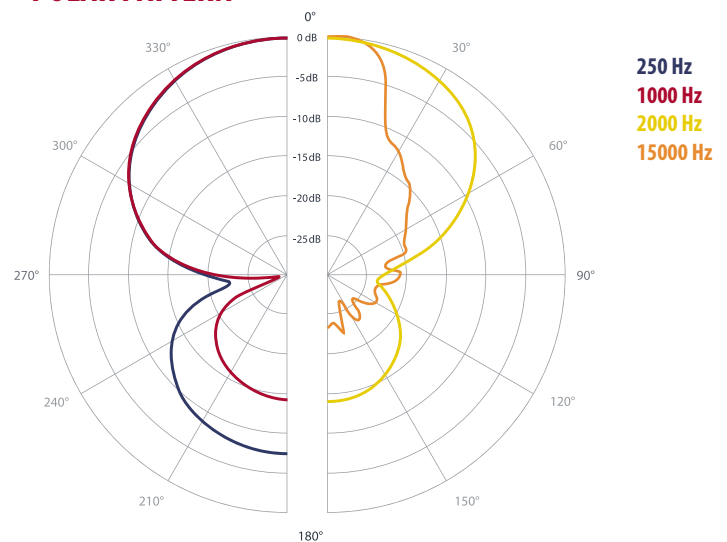

FEATURES

- Weight balanced to help keep center of gravity further back to provide improved handling

Capsule

- Professional broadcast quality and individually fine-tuned back electret capsule

Preamp

- Compact design
- Ultralow noise circuitry
- Sophisticated RF shielding
- Low power consumption

Connector

- Gold-plated Neutrik XLR connections

RF- protection

- Active in-line filtering
- Fine-tuned mechanical RF shielding
- Tested against RF interference

Materials

- Preamp housing made from non-corrosive machined brass – low impedance to ensure best possible and longest lasting RF shielding
- Capsule/Interference tube made from lightweight machined aluminium
- Non-reflective finish

COMPATIBLE PRODUCTS & ACCESSORIES

- 16cm SGM Foam
- 16cm Classic Softie
- 16cm Short Fur Softie
- 16cm Super Softie
- Nano Shield Kit NS4-DB
- Cyclone Windshield, Medium
- Modular Windshield Kit 3

POLAR PATTERN