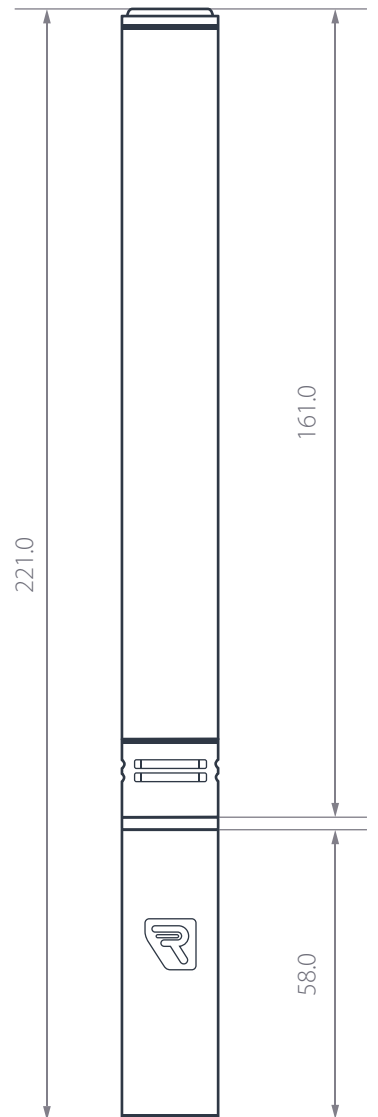

HC-22

221 mm Shotgun Microphone
RYC979002

2mm : 3mm

*dimensions in mm

The Rycote HC-22 is a hypercardioid, shotgun microphone, designed for a wide range of applications in cinema, TV, ENG, live broadcast, sound design, studio and field recording. The HC-22 combines a highly directional polar pattern with our signature ultralow self-noise. This provides solid off-axis rejection and isolation with a precise sound quality to match, making the HC-22 a great all-around microphone for recording environments which may require a more focused recording approach.

HC-22

HC-22

Frequency Range	50Hz - 20 kHz
Self-noise	8.5 dBA
Polar Pattern	Hypercardioid
Capsule Type	Back Electret Condenser
Output Sensitivity	48.0 mV/Pa (-26.3 dBV)
Max. Output Voltage	5 Vp (if relative load is < 2k Ω)
Output Impedance	100 Ω
Min. Recommended Load	1 k Ω
Signal / Noise Ratio	85 dB typical (@ 1 kHz, Pa A-weighted)
CMRR (@ 1 kHz)	> 60 dB
Max. Cable Length	100 m
Power Requirement	Phantom Power +48V
Power Voltage Range	24-48V (Max SPL reduced @ 24V)
Current Consumption	3.0 mA
Max. SPL	133 dB SPL (@ 1 kHz 1.0% THD typical)
RFI Shield	Yes
Connector	XLR-3M
Weight	100 g
Colour	Matte Black

FEATURES

- Weight balanced to help keep center of gravity further back to provide improved handling

Capsule

- Professional broadcast quality and individually fine-tuned back electret capsule

Preamp

- Compact design
- Ultralow noise circuitry
- Sophisticated RF shielding
- Low power consumption