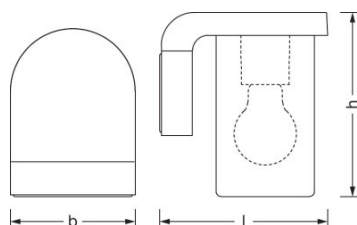

TECHNICAL DATA

Electrical data

Operating mode	Mains voltage
Nominal voltage	220...240 V
Mains frequency	50/60 Hz

Luminaire control gear data

ECG - Dimmable	No
-----------------------	----

Dimensions & weight

Length	160.0 mm
Width	120.0 mm
Height	180.0 mm
Product weight	1055.00 g

Colors & materials

Body material	Aluminum
Product color	Dark gray
Housing color	Dark gray
Cover material	Glass

Temperatures & operating conditions