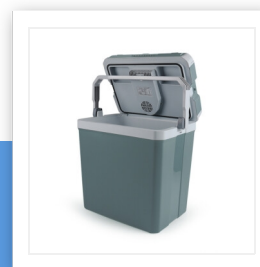

KB-7524

Cool box

12/230 volt - Thermoelectric

Light weight cool box, very practical to take on a camping trip or to the beach. This cool box is very spacious and is not only able to cool but can also heat. Suitable for both 12 V and 230 V.

Capacity	24 l
Cools below ambient temperature up	18 °C
Heats up to a maximum of	65 °C
Thermoelectric	Yes
Detachable lid	Yes
Lid with safety lock	Yes
Cord storage	Yes
Carrying handle(s)	Yes
Suitable for camping use	Yes
Dimensions	43,1 x 42,6 x 31,5 cm
Weight	4.3 kg