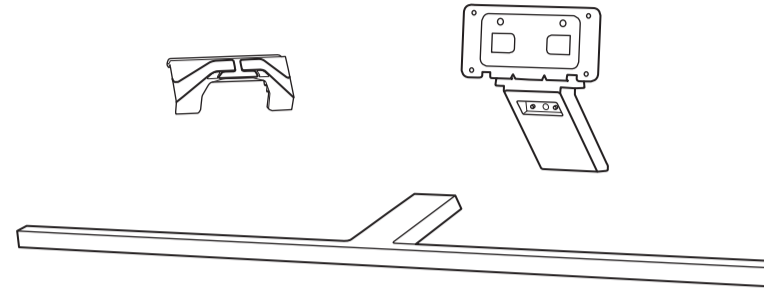

8505 / 8545 series

Quick Start Guide