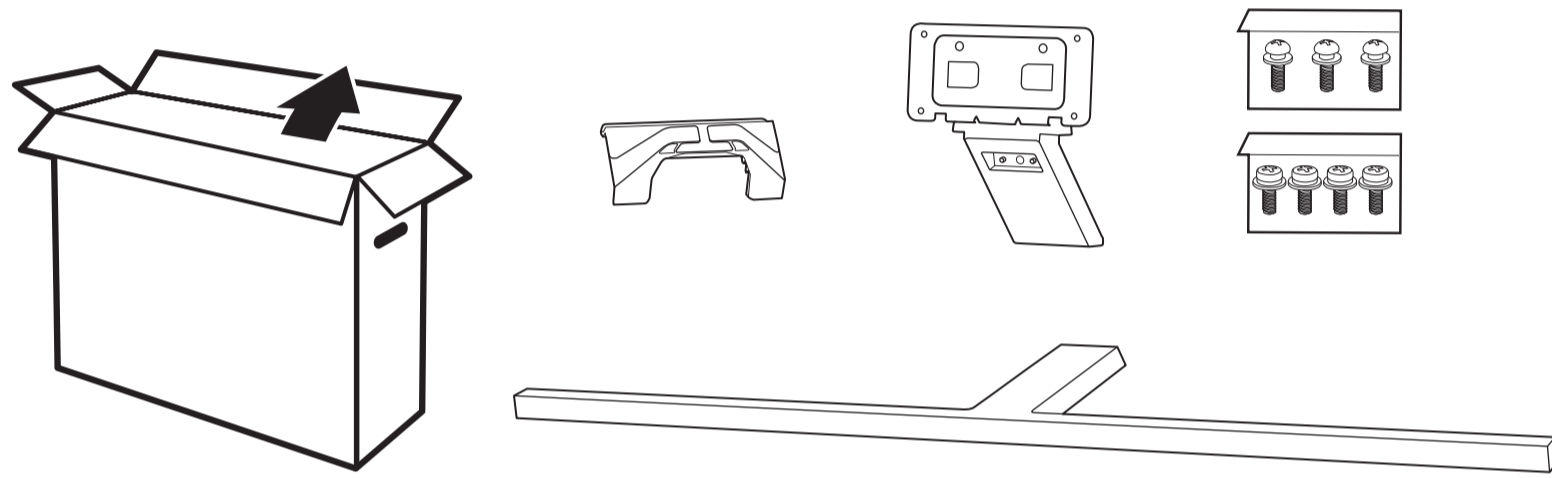

8505 / 8545 series

Quick Start Guide

A

1

2

3

4

5

6

7

8

9