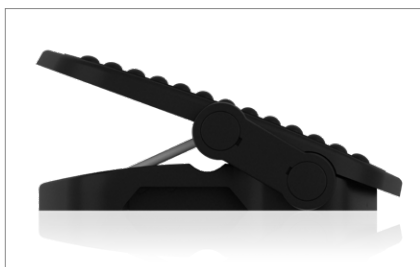

ICY BOX IB-EWA 111 - FT

Ergonomic footrest

Key features

- Tilt angle from +40° to -6°
- Three height settings: 10 cm/12 cm/15 cm
- Increases sitting comfort
- Improves blood circulation by elevating the legs
- Comfortable for every body size due to tilt adjustment
- Non-slip feet for good stability

Packing content

- 1x IB-EWA 111 - FT
- 1x Quick installation guide

A wellness accessory

IB-EWA 111 - FT is an ergonomic footrest that can be used in many ways thanks to its variably adjustable inclination. Support your feet on the knobbed surface and thereby improve the circulation of the extremities. Used without shoes, the knobs on the soles of the feet act like a light acupressure. By propping your feet up, you are encouraged to adopt a more ergonomic sitting position, which encourages productivity, reduces stress and prevents fatigue.

Technical data

Model	IB-EWA 111 - FT
Article no.	60919
EAN	4250078172505
Colour	Black
Material	Metal, plastic
Tilt angle	+40° to -6°

ICY BOX **IB-EWA111-FT** Ergonomic footrest

Posture improvement

A footrest can improve your posture in the long run. With our IB-EWA111-FT, which can be flexibly adjusted in the angle of inclination, you automatically adopt a more ergonomic sitting position and immediately provide yourself with noticeable comfort.

Prevent fatigue

The footrest has a non-slip surface and thus offers good grip, whether working with or without shoes. The surface is also provided with nubs, which ensures better blood circulation to the feet when used without shoes: also a means to prevent premature fatigue.