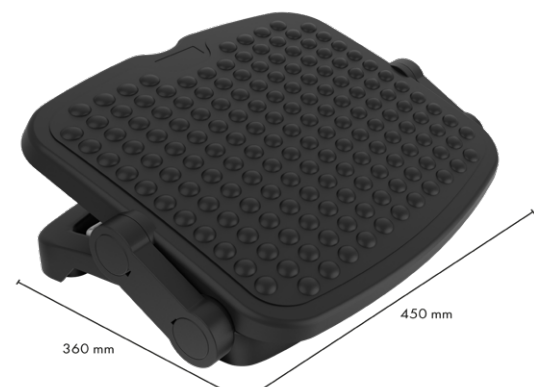

ICY BOX IB-EWA 111 - FT

Ergonomic footrest

Key features

- Tilt angle from +40° to -6°
- Three height settings: 10 cm/12 cm/15 cm
- Increases sitting comfort
- Improves blood circulation by elevating the legs
- Comfortable for every body size due to tilt adjustment
- Non-slip feet for good stability

Packing content

- 1x IB-EWA 111 - FT
- 1x Quick installation guide

A wellness accessory

IB-EWA 111 - FT is an ergonomic footrest that can be used in many ways thanks to its variably adjustable inclination. Support your feet on the knobbed surface and thereby improve the circulation of the extremities. Used without shoes, the knobs on the soles of the feet act like a light acupressure. By propping your feet up, you are encouraged to adopt a more ergonomic sitting position, which encourages productivity, reduces stress and prevents fatigue.

Technical data

Model	IB-EWA 111 - FT
Article no.	60919
EAN	4250078172505
Colour	Black
Material	Metal, plastic
Tilt angle	+40° to -6°

ICY BOX **IB-EWA111-FT** Ergonomic footrest

Posture improvement

A footrest can improve your posture in the long run. With our IB-EWA111-FT, which can be flexibly adjusted in the angle of inclination, you automatically adopt a more ergonomic sitting position and immediately provide yourself with noticeable comfort.

Prevent fatigue

The footrest has a non-slip surface and thus offers good grip, whether working with or without shoes. The surface is also provided with nubs, which ensures better blood circulation to the feet when used without shoes: also a means to prevent premature fatigue.