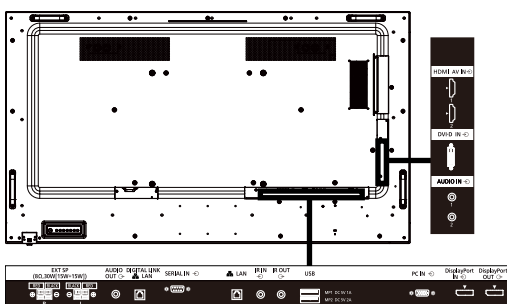

**REMOTE CONTROL TRANSMITTER**

Power Requirements	DC 3 V (2 x AAA Size batteries)
Operating distance	Approx. 7 m (23 ft)*
Weight	Approx. 63 g (2.2 oz) including batteries
Dimensions (W x H x D)	48 x 134 x 20 mm (1.9" x 5.3" x 0.8")

\*When operated directly in front of receptor.

**DIMENSIONS**

Cautions: This drawing is not a scale  
Units : mm (inches)

**CONNECTION TERMINAL**

**STANDARD (CERTIFICATIONS)**

SAFETY REGULATIONS	UL ANSI / UL 62368-1: 2014 , 2nd Edition UL60950-1, 2nd Edition, 2014-10-14 CAN / CSA-C22.2 No. 62368-1-14, 2nd Edition Mexico: NOM
	CB IEC 62368-1: 2014 (Second Edition) IEC 60950-1: 2005 (Second Edition) + Am 1: 2009 + Am 2: 2013 BEAB)
RADIATION REGULATIONS	BEAB EU Deviation (EN62368-1:2014) (Second Edition) (EN60950-1:2006 + A11:2009 + A1:2010 + A12:2011+A2:2013) BEAB approval
	RCM) AS/NZS Deviation (AS/NZS 62368-1:2018 , Second Edition)
RADIATION REGULATIONS	FCC) FCC CFR 47, Part 15, Subpart B 2015 Class A ANSI C63.4-2014 ICES-003 Issue6: 2016
	CE) EN55032: 2012 EN55024: 2010, EN55035 EN61000-3-2: 2014 EN61000-3-3: 2013
RADIATION REGULATIONS	RCM) AS / NZS CISPR32:2013 RCM Mark