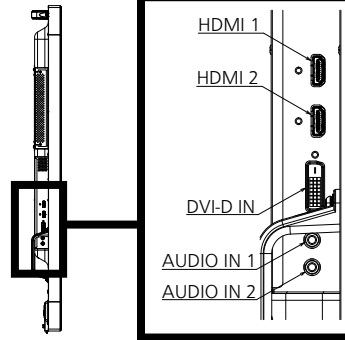

\*3 : Based on VESA CVT-RB (Reduced Blanking) standard

\*4 : YCbCr420 format only supported

\*5 : Signals with ○ in the Plug and Play-supported signal column are the ones written in EDID (Extended Display Identification Data) of this unit.  
 For signals without ○ in the Plug and Play-supported signal column, resolutions may not be selected on the PC side even if this unit supports those signals.

**Drawing of terminals**

View from back

Magnified figure of terminal b

Magnified figure of terminal a

**Sectional view of terminal a**

(AUDIO OUT / DIGITAL LINK LAN / SERIAL IN / LAN / IR IN / IR OUT / USB / PC IN / DisplayPort IN / DisplayPort OUT)