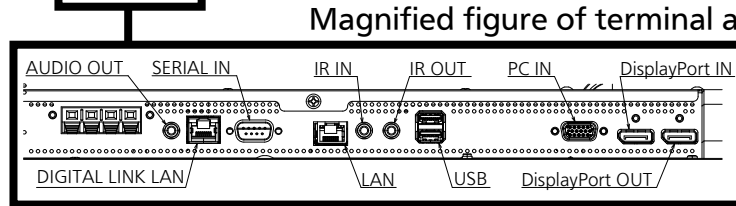

#### Note

- An auto detected signal format may be differently displayed from the actual input signal.
- [ i ] shown after the number of dots of resolution means the interlace signal.
- When 1080/30PsF signal and 1080/25PsF signal are input, they are processed as 1080/60i signal and 1080/50i signal, and then displayed.
- When a 1920 x 2160/60 signal (dot clock frequency 297.00 MHz, DIGITAL LINK format) is input Display as 3840 x 2160 / 60p.

**Drawing of terminals**

View from back

Magnified figure of terminal b

Magnified figure of terminal a

**Sectional view of terminal a**

(AUDIO OUT / DIGITAL LINK LAN / SERIAL IN / LAN / IR IN / IR OUT / USB / PC IN / DisplayPort IN / DisplayPort OUT)