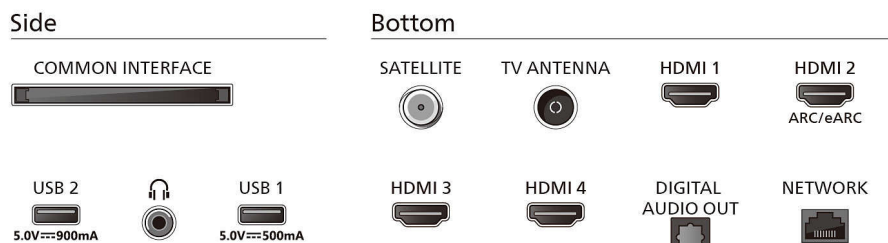

Connectivity

- Number of HDMI connections: 4
- HDMI features: 4K, Audio Return Channel
- EasyLink (HDMI-CEC): Remote control pass-through, System audio control, System standby, One touch play
- Number of USBs: 2
- Wireless connection: Wi-Fi 802.11ac, 2 x 2, Dual band, Bluetooth 5.2
- HDCP 2.3: Yes on all HDMI
- HDMI ARC: Yes on HDMI2
- HDMI 2.1 features: eARC on HDMI 2, eARC/VRR/ALLM supported
- EasyLink 2.0: HDMI-CEC for Philips TV/SB, External setting via TV UI

Supported HDMI video features

- Gaming: ALLM, HDMI VRR, AMD FreeSync Premium
- HDR: HLG, HDR10, HDR10+ Compatible

EU Energy card

- Energy class for SDR: F
- Energy class for HDR: G
- Off mode power consumption: n.a
- Networked standby mode: less than 0.3 W
- Panel technology used: LED LCD

Power

- Power Saving Features: Auto switch-off timer, Picture mute (for radio), Eco mode, Light sensor

Accessories

- Included accessories: Remote Control, 2 x AAA Batteries, Tabletop stand, Power cord, Quick Use Guide, Legal and safety brochure

Design

- Colours of TV: Anthracite grey bezel
- Stand design: Anthracite grey stand

Dimensions

- Distance between 2 stands: 475 mm
- Wall-mount compatible: 200 x 300 mm

Connections

Issue date 2024-02-16

Version: 1.1.1