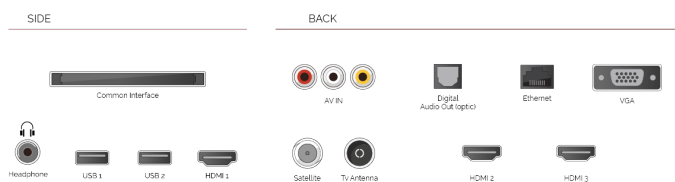

HDMI

Control all your HD devices and TV from one single remote control thanks to HDMI™ CEC technology.

HIGHLIGHTS

- ⌚ Ultra HD (4K)
- ⌚ 3x HDMI™, 2x USB
- ⌚ Dolby Vision™ HDR
- ⌚ HDR10 (High Dynamic Range)
- ⌚ HLG (Hybrid Log Gamma)
- ⌚ Sound by Onkyo

CONNECTIONS

SIZE

DISPLAY

Screen Size (inch / cm)	43" / 109cm
Panel Type	D-LED
Resolution	UHD (3840 x 2160)
Brightness	350

VIDEO

Wide Color Gamut	No
HDR	HDR10, HLG, Dolby Vision HDR
Picture Modes	Dynamic, Game, Sports, Cinema, Natural, User
Dolby Vision HDR	Yes