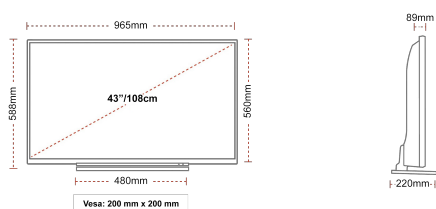

CONNECTIONS

SIZE

DISPLAY

Screen Size (inch / cm)	43" / 109cm
Panel Type	D-LED
Resolution	UHD (3840 x 2160)
Brightness	350

VIDEO

Wide Color Gamut	No
HDR	HDR10, HLG, Dolby Vision HDR
Picture Modes	Dynamic, Game, Sports, Cinema, Natural, User
Dolby Vision HDR	Yes