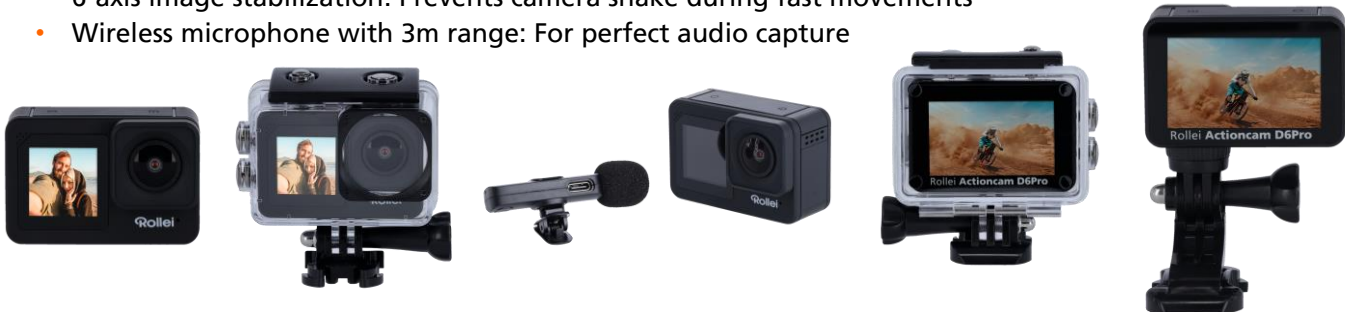

D6Pro – Actioncam with Razor Sharp 5K Resolution

- 5K video resolution: Crisp adventure videos.
- 2.2" IPS touch rear display and 1.3" front display: Convenient preview and adjustment
- Waterproof to 30 m with housing: For safe underwater shooting
- 6-axis image stabilization: Prevents camera shake during fast movements
- Wireless microphone with 3m range: For perfect audio capture

Technical Data

Image sensor	Sony IMAX576 1/2.3 CMOS 24 M Pixel
Chip	iCatch V39
Lens	170°
Photo resolution	48 MP* (8000 x 6000), 24 MP (5696 x 4272), 20 MP (5210 x 3840), 16 MP (4608 x 3456), 12 MP (4032 x 3024), 8 MP (3264 x 2488), 5 MP (2560 x 1920)
Video resolution	5K (5120 x 2880p, 30 fps), 4K (3840 x 2160p, 60/30 fps), 2.7K (2704 x 1520p, 60/30 fps), 1080p (1920 x 1080p, 120/60/30 fps), 720p (1280 x 720p, 120/60/30 fps)
Photo modes	Foto, Time-Lapse Photo; Delay Timer Photo; Burst Photo
Video modes	Video, Video-Lapse, Loop Recording, Time-laps, Slow Motion
Displays	2.2" HD-IPS-Touchdisplay, 1.3" Frontdisplay
Storage	Supports microSD Card up to 64 GB, Class 10 or higher
File format	MOV, MP4 / JPG
Connections	USB-C, HDMI
WiFi	Yes
Max. radiated transmitting power	33.5 dBm
Gyro stabilisation	6-axis-EIS
Digital zoom	4x
Remote control	No
Housing	Waterproof case 30 m
Recording time	Approx. 150 Min.
Power supply	DC 5.0 V / 1.0 A
Additional features	Wireless microphone with rechargeable battery: runtime approx. 2.5 h, range approx. 3m
Dimensions (L x W x H) Weight	6.33 x 4.2 x 3.08 cm 69.5 g

What's in the Box and Packaging Details

What's in the box	Actioncam D6Pro, battery, Waterproof Case, wireless, Micro-phone, Bicycle Mount, Pedestal, Commutator, Switch Support, Helmet Mount, Bandage, 3M Adhesives, USB Cable, Zip Ties, cleaning cloth, User Manual
Packaging dimensions (L x W x H) Weight	22.5 x 10 x 6.5 cm 510 g