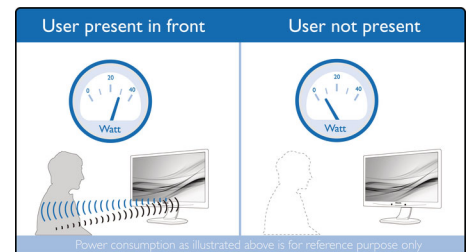

PowerSensor

PowerSensor is a built-in 'people sensor' that transmits and receives harmless infrared signals to determine if user is present and automatically reduces monitor brightness when user steps away from the desk, cutting energy costs by up to 80 percent and prolonging monitor life