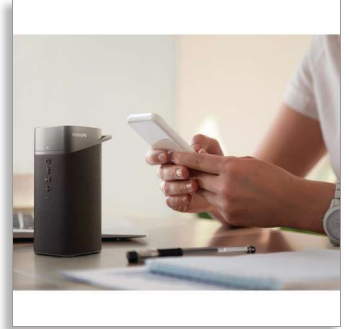

Philips  
Wireless speaker

Bluetooth

TAS3505

## At home anywhere

Morning tunes in the bathroom. Inspiring podcasts in the home office. With its wool-blend speaker fabric and embossed buttons, this stylish bluetooth speaker always looks the part. You get surprisingly rich sound, and 10 hours play time.