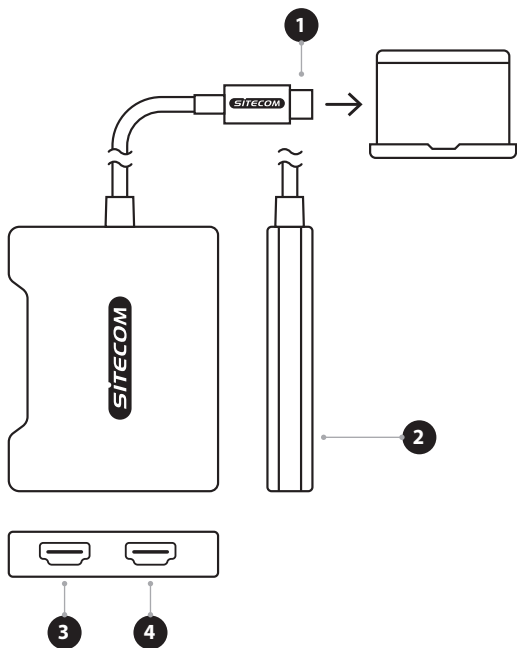

PRO LINE

SITECOM

User manual

USB-C to Dual HDMI adapter

Connects 2 displays
to 1 USB-C port

Type: AD-1017

EN: User manual AD-1017 USB-C to Dual HDMI adapter	3
NL: Handleiding AD-1017 USB-C naar Dual HDMI adapter	4
DE: Benutzerhandbuch AD-1017 USB-C-zu-Dual-HDMI-Adapter.....	5
FR: Guide de l'utilisateur AD-1017 Adaptateur USB-C double HDMI.....	6
IT: Manuale dell'utente AD-1017 Adattatore da USB-C a doppio HDMI.....	7
ES: Manual de usuario AD-1017 Adaptador USB-C a HDMI dual.....	8
PT: Manual do utilizador AD-1017 Adaptador USB-C para Dual HDMI.....	9
PL: Instrukcja obsługi AD-1017 Przejściówka z USB-C na Dual HDMI.....	10
EA: Εγχειρίδιο χρήστη AD-1017 Προσαρμογέας USB-C σε διπλό HDMI.....	11
Legal & Compliance Information	12

Item	Specifications	Description
1 USB-C connector	Male USB-C connector	Connects to USB-C port of computer. Also compatible with Thunderbolt 3 and 4 ports.
2 Cable guide	Built in cable guide	Place your cable in the cable guide when not in use.
3 HDMI port 1	HDMI 2.0 – max. resolution 4K at 60Hz. Backwards compatible.	Connect to any device with an HDMI port
4 HDMI port 2	HDMI 2.0 – max. resolution 4K at 60Hz. Backwards compatible.	Connect to any device with an HDMI port