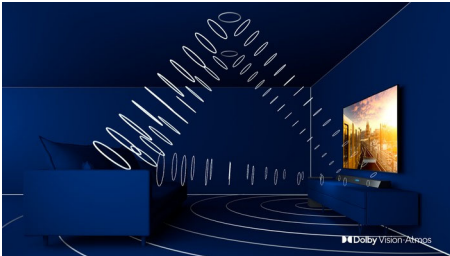

PHILIPS

4K UHD Android TV

3-sided Ambilight TV Major HDR formats supported, Dolby Vision and Dolby Atmos, 108 cm (43") Android TV

Highlights

3-sided Ambilight

With Philips Ambilight every moment feels closer. Intelligent LEDs around the edge of the TV respond to the on-screen action and emit an immersive glow that's simply captivating. Experience it once and wonder how you enjoy TV without it.

Dolby Vision + Dolby Atmos

Support for Dolby's premium sound and video formats means the HDR content you watch will look-and sound-glorious. You'll enjoy a picture that reflects the director's original intentions and experience spacious sound with real clarity and depth.