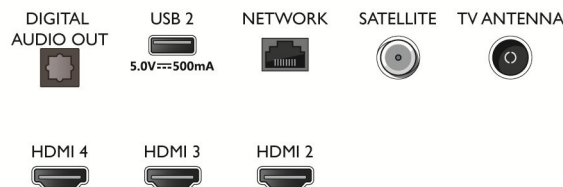

Design

- Colors of TV: Light silver bezel
- Stand design: Light silver v sticks

Connections

Side

Bottom

Issue date 2021-04-19

Version: 4.4.1

12 NC: 8670 001 74753
EAN: 87 18863 02837 7