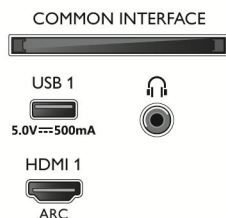

Connections

Side