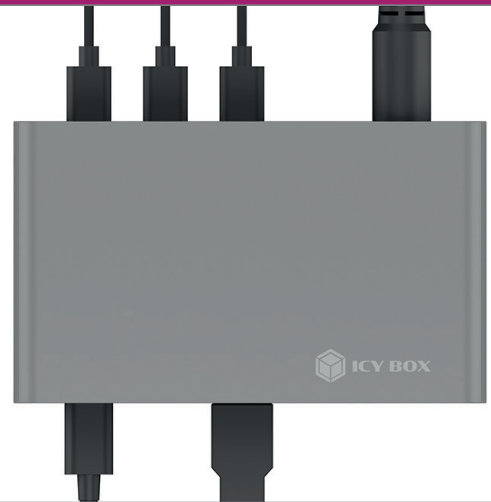

ICY BOX **IB-HUB801-TB4** Thunderbolt™ 4 Type-C® Hub

A true multi-talent

The IB-HUB801-TB4 supports up to two 4K displays at 60 Hz in extended or mirrored mode, a single 8K display at 30 Hz or a 5K Thunderbolt™ display at 60 Hz. When external high-speed storage is connected, you get read speeds of up to 3000 MB/s.

Powerful when it matters

When you connect the hub to your notebook, your notebook can draw up to 85 watts of charging power via the Power Delivery feature when needed. With 85 watts notebook charging power, the IB-HUB801-TB4 outperforms most comparable Thunderbolt™ 4 hubs, which usually deliver up to 60 watts in comparison.

Daisy chain is back

Thunderbolt™ 4 supports high-resolution displays and high-performance data within one port, as well as connecting your computer to multiple devices via a daisy chain of cables. This also allows the hub to be daisy-chained with a larger DockingStation such as the IB-DK8801-TB4 for even more connections.

Logistical data

Packing unit: 9 pcs./carton
Total weight: 10.7 kg/carton
Gross weight (with packing): 1.13 kg
Net weight: 0.20 kg

Dimension/Carton: 220x460x290 mm
Dimension (with packing): 90x204x146 mm
Dimension of article: 72x121x22 mm
Country of Origin: China