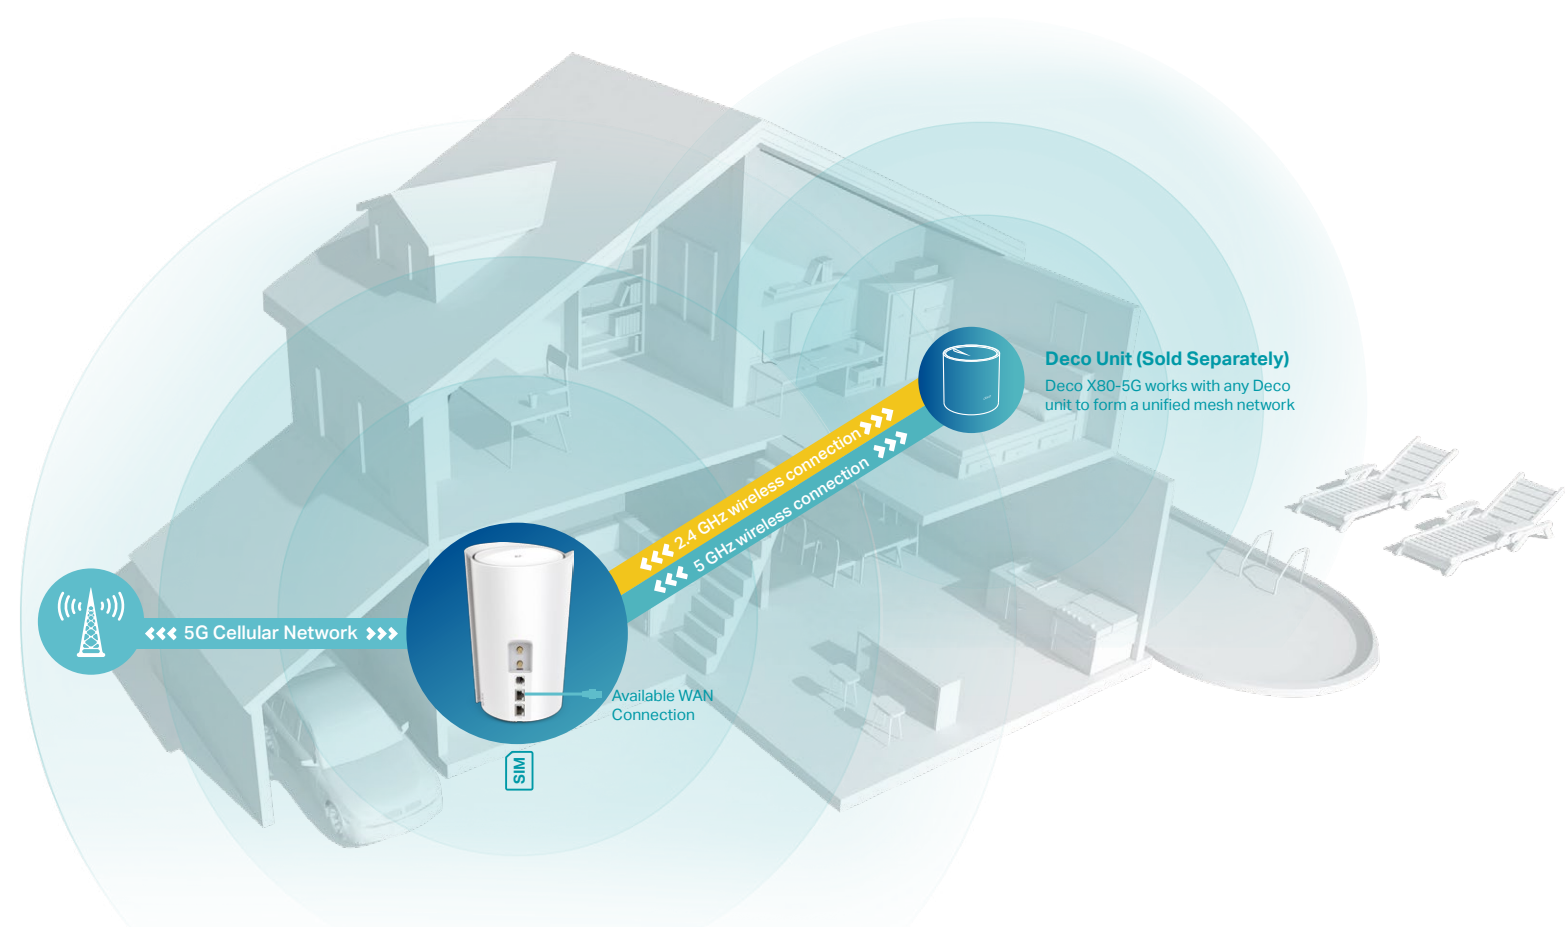

Compatible with
amazon alexa

 **HomeShield**

Highlights

Superior Mesh Wi-Fi, Everywhere

Deco X80-5G = TP-Link Mesh Technology + Wi-Fi 6 + 5G/4G/3G Router

5G

5G: All Speed, No Losses

Brings ultra-fast connections into your home and unlocks the real AX6000 Wi-Fi 6 speeds. Take advantage of the incredible fast upload speeds—upload videos and live stream your life!

Deco units work together to form a unified network with a single network name. Walk through your home and stay connected with the fastest possible speeds.[‡]

HomeShield Security

Manage online time and block inappropriate contents to keep families healthy online with Parental Controls. Quality of Service (QoS) and Network Protection further keep your home network smooth and safe.[§]