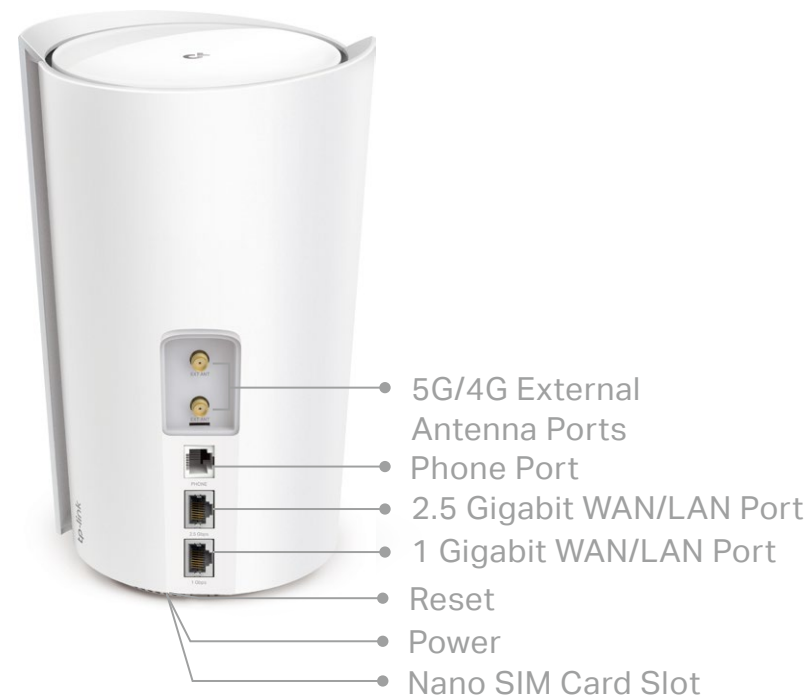

- 4G/5G Router Mode – Plug a SIM card and enjoy the fast and stable Wi-Fi
- Wireless Router Mode – Creates an instant private wireless network
- Access Point Mode – Creates Wi-Fi access for any existing wired network

Easy Setup by Deco App

Easily set up Decos and find the ideal spot to place each unit

- Auto Connection Test – Tests the internet connection of your Decos and helps to identify a suitable location for them
- Remote Management – Manages your Deco network from a smartphone or tablet via the app, no matter where you find yourself
- Online Upgrade – Keeps informed of the latest firmware updates

Work with All Deco Models

Form a Mesh network with your desired Deco models

- Compatible with All Deco Models – All Deco models can work together. Just expand Mesh Wi-Fi coverage anytime by adding more Decos
- Deco Mesh Technology – Eliminates dead zones and provides uninterrupted WiFi throughout your home

Specifications

Hardware

- CPU: 2.2 GHz Quad-Core CPU
- Ethernet Port: 1×2.5 Gigabit port + 1×1 Gigabit port (WAN/LAN auto-sensing)****
- Button: 1 RESET button on the underside
- Antenna: 8× LTE/5G internal antennas + 8× Wi-Fi internal antennas + 2× external antenna interface
- Power Consumption (without power adapter): 25.5 W max
- Dimensions (W × D × H): 8.3 × 5.1 × 4.8 in (210.5 × 130 × 123mm)
- Power Adapter Input: 100-240 V~ 50-60 Hz 1.0 A
- Power Adapter Output: 12 V  4 A