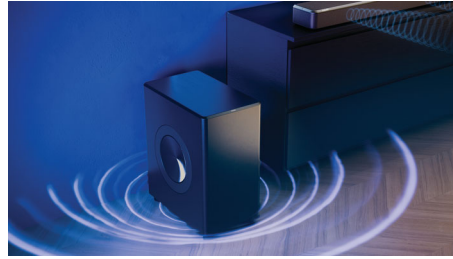

Head-turning looks

This head-turning subwoofer beautifully matches the Fidelio FB1 soundbar. The bevel is trimmed in anthracite Muirhead leather, while the top surface is in brushed metal. The visible elements of the twin passive radiators are detailed with metallic material, which softly catches the light.

Fidelio soundbar to deepen the impact of movies and music with perfectly controlled bass—free from distortion, even at high volume. Add paired wireless speakers and create a true surround-sound setup.

Intelligent bass

Good things happen when this Fidelio subwoofer pairs with a Philips soundbar, speakers, or TV*. The sub recognizes what it's paired with and automatically takes control of the lowest frequencies, freeing paired components to concentrate on mids and highs. The result: even more richness and detail.