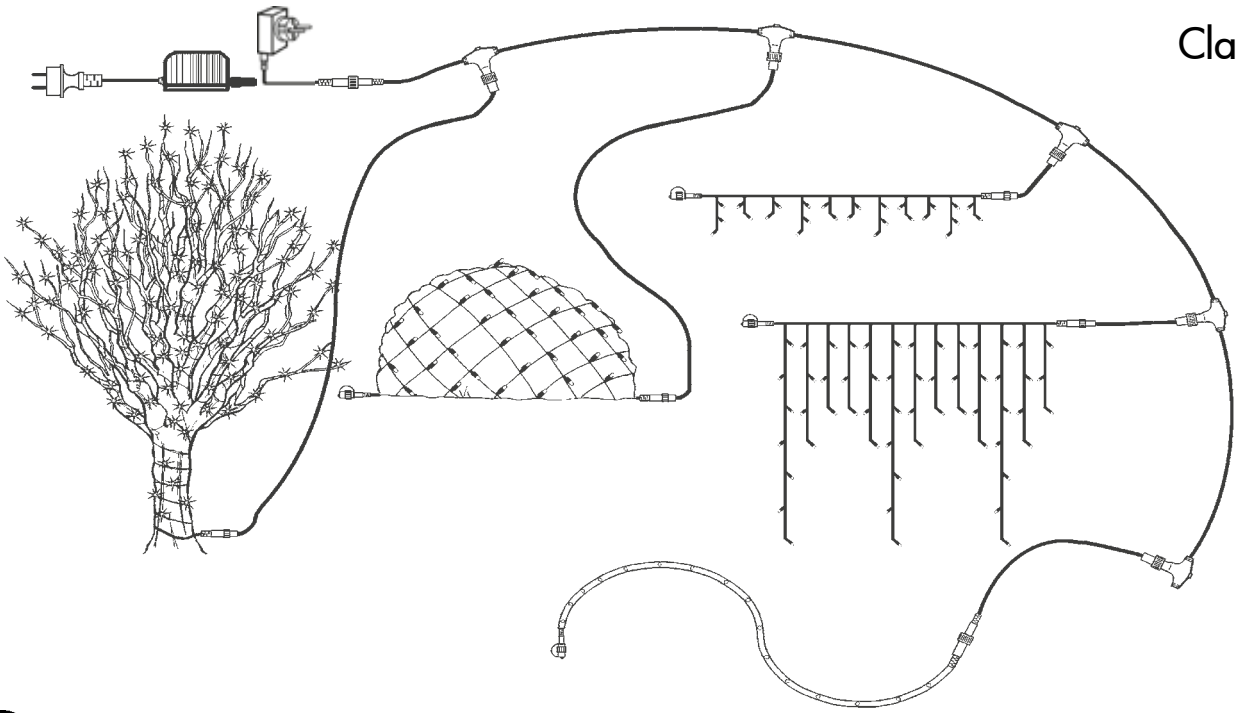

SYSTEM 24®

Class III

IP44

24 V LED

20 000 h

60W

= 4500 x

outdoor