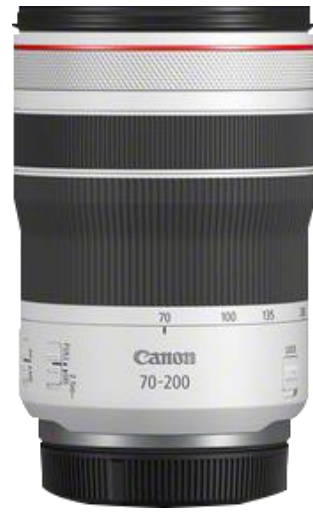

RF 70-200mm F4L IS USM

BIG PERFORMANCE, COMPACT DESIGN

The RF 70-200mm F4L IS USM will appeal to the enthusiast and semi-professional who enjoys travel, sports, portraits or wildlife photography but want a smaller, lighter lens for great shots on the go.

- Compact, light and portable
- Pro grade image quality
- Advanced stabilisation
- Quiet, fast and precise AF
- No compromise construction

PRODUCT RANGE

RF 24-105mm
F4L IS USM

RF 70-200mm
F2.8L IS USM

RF 70-200mm
F4L IS USM

RF 24-105mm
F4L IS USM
RF 70-200mm
F2.8L IS USM
**RF 70-200mm
F4L IS USM**

Canon

Live for the story_

TECHNICAL SPECIFICATIONS

RF 70-200mm F4L IS USM

OPTICAL FEATURES/SPECIFICATIONS

Image size	Full Frame
Angle of view (horzntl, vertl, diagnol)	29° - 10°, 19° 30' - 7°, 34° - 12°
Lens construction (elements/groups)	16 / 11
No. of diaphragm blades	9
Minimum aperture	32
Closest focusing distance (m)	0.6
Maximum magnification (x)	0.28
Distance Information	Yes
Image stabilizer ²	5
AF actuator	Dual Nano USM

PHYSICAL SPECIFICATIONS

Dust/moisture resistance ¹	Yes
Filter diameter (mm)	77
Max. diameter x length (mm)	83.5 x 119 ³
Weight (g)	695

ACCESSORIES

Lens Cap	E-77II
Lens hood	ET-83G (WIII)
Lens case/pouch	LP1319
Rear End Cap	Lens Dust Cap RF
Extender Compatibility	Not compatible
Other Accessories	