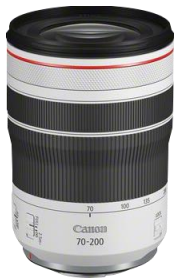

RF 70-200mm F4L IS USM

BIG PERFORMANCE, COMPACT DESIGN

The RF 70-200mm F4L IS USM will appeal to the enthusiast and semi-professional who enjoys travel, sports, portraits or wildlife photography but want a smaller, lighter lens for great shots on the go.

- Compact, light and portable
- Pro grade image quality
- Advanced stabilisation
- Quiet, fast and precise AF
- No compromise construction

PRODUCT RANGE

RF 24-105mm
F4L IS USM

RF 70-200mm
F2.8L IS USM

RF 70-200mm
F4L IS USM

RF 24-105mm
F4L IS USM
RF 70-200mm
F2.8L IS USM
**RF 70-200mm
F4L IS USM**

Canon

Live for the story_

TECHNICAL SPECIFICATIONS

RF 70-200mm F4L IS USM

OPTICAL FEATURES/SPECIFICATIONS

Image size	Full Frame
Angle of view (horzntl, vertl, diagnol)	29° - 10°, 19° 30' - 7°, 34° - 12°
Lens construction (elements/groups)	16 / 11
No. of diaphragm blades	9
Minimum aperture	32
Closest focusing distance (m)	0.6
Maximum magnification (x)	0.28
Distance Information	Yes
Image stabilizer ²	5
AF actuator	Dual Nano USM

PHYSICAL SPECIFICATIONS

Dust/moisture resistance ¹	Yes
Filter diameter (mm)	77
Max. diameter x length (mm)	83.5 x 119 ³
Weight (g)	695

ACCESSORIES

Lens Cap	E-77II
Lens hood	ET-83G (WIII)
Lens case/pouch	LP1319
Rear End Cap	Lens Dust Cap RF
Extender Compatibility	Not compatible
Other Accessories	