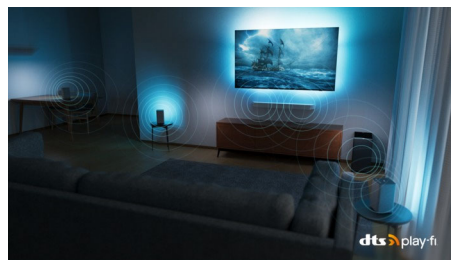

DTS Play-Fi compatible

Philips Wireless Home System powered by DTS Play-Fi lets you connect to compatible soundbars and wireless speakers around your home in seconds. Listen to movies in the kitchen. Play music anywhere. You can even

create a home-theater surround-sound system using your Philips TV as a central speaker.