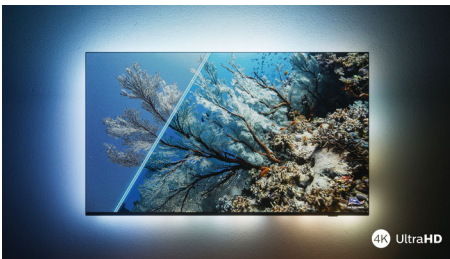

Vibrant HDR picture

Want to experience a perfect picture for every scene? Your Philips 4K UHD TV is compatible with all major HDR formats, which means you get brilliant, sharp images. You'll see every detail, even in dark and bright areas.

Slim, attractive design

Looking for a TV that fits with your room? The virtually bezel-free screen of this 4K smart TV goes with just about any interior, and the beautifully geometric feet make it seem as if the screen is floating. Our packaging and inserts use recycled cardboard and paper.