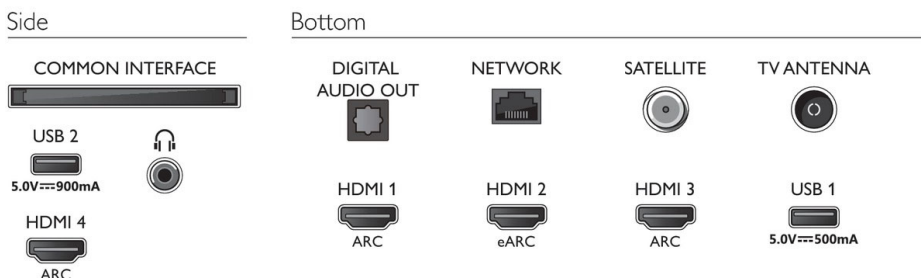

Design

- Colors of TV: Light silver bezel
- Stand design: Light silver V sticks

Dimensions

- Box dimensions (W x H x D): 1240.0 x 785.0 x 150.0 mm
- Set dimensions (W x H x D): 1115.6 x 644.7 x 80.6 mm
- Set dimensions with stand (W x H x D): 1115.6 x 715.9 x 269.8 mm
- Stand dimensions (W x H x D): 729.2 x 70.0 x 269.8 mm
- Product weight: 12.6 kg
- Product weight (+stand): 13.0 kg
- Weight incl. Packaging: 17.0 kg
- VESA wall mount compatible: 200 x 300 mm

Accessories

- Included accessories: Quick start guide, Legal and safety brochure, Power cord, Table top stand, Remote Control, 2 x AAA Batteries

Connections

Issue date 2022-06-03

Version: 4.3.1

12 NC: 8670 001 82576
EAN: 87 18863 03403 3