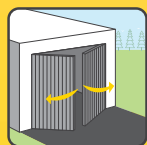

Yale Smart Opener for Garage Doors & Gates

Yale Smart Opener for Garage Doors

Sectional Door

Tilt Door

The Yale Smart Opener is designed to provide seamless access to gates and garages using the Yale Home App, from anywhere in the world. Compact in size and easy to install on already fitted automation devices, you can open your gates and garage doors as you approach, without needing to know where you left your remote.

Yale Smart Opener for Gates*

Swing Gates

Sliding Gates

Folding Gates

Roller Door

Swing Door

Side Sectional Door

App control

Control and monitor your gate and garage doors using the Yale Home app

Seamless access into home

Auto open your gate or garage door as you approach

Access right management

Grant or revoke rights from the app

- Easy to install
- Connect from anywhere in the world using your phone: convenient status updates and instant notifications, no matter where you are
- Easy key sharing with family, friends or trusted visitors
- Get notified when garage or gates has been opened without access rights