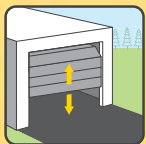

Yale Smart Opener for Garage Doors & Gates

Yale Smart Opener for Garage Doors

Sectional Door

Tilt Door

The Yale Smart Opener is designed to provide seamless access to gates and garages using the Yale Home App, from anywhere in the world. Compact in size and easy to install on already fitted automation devices, you can open your gates and garage doors as you approach, without needing to know where you left your remote.

Yale Smart Opener for Gates*

Swing Gates

Sliding Gates

Folding Gates

Roller Door

Swing Door

Side Sectional Door

App control