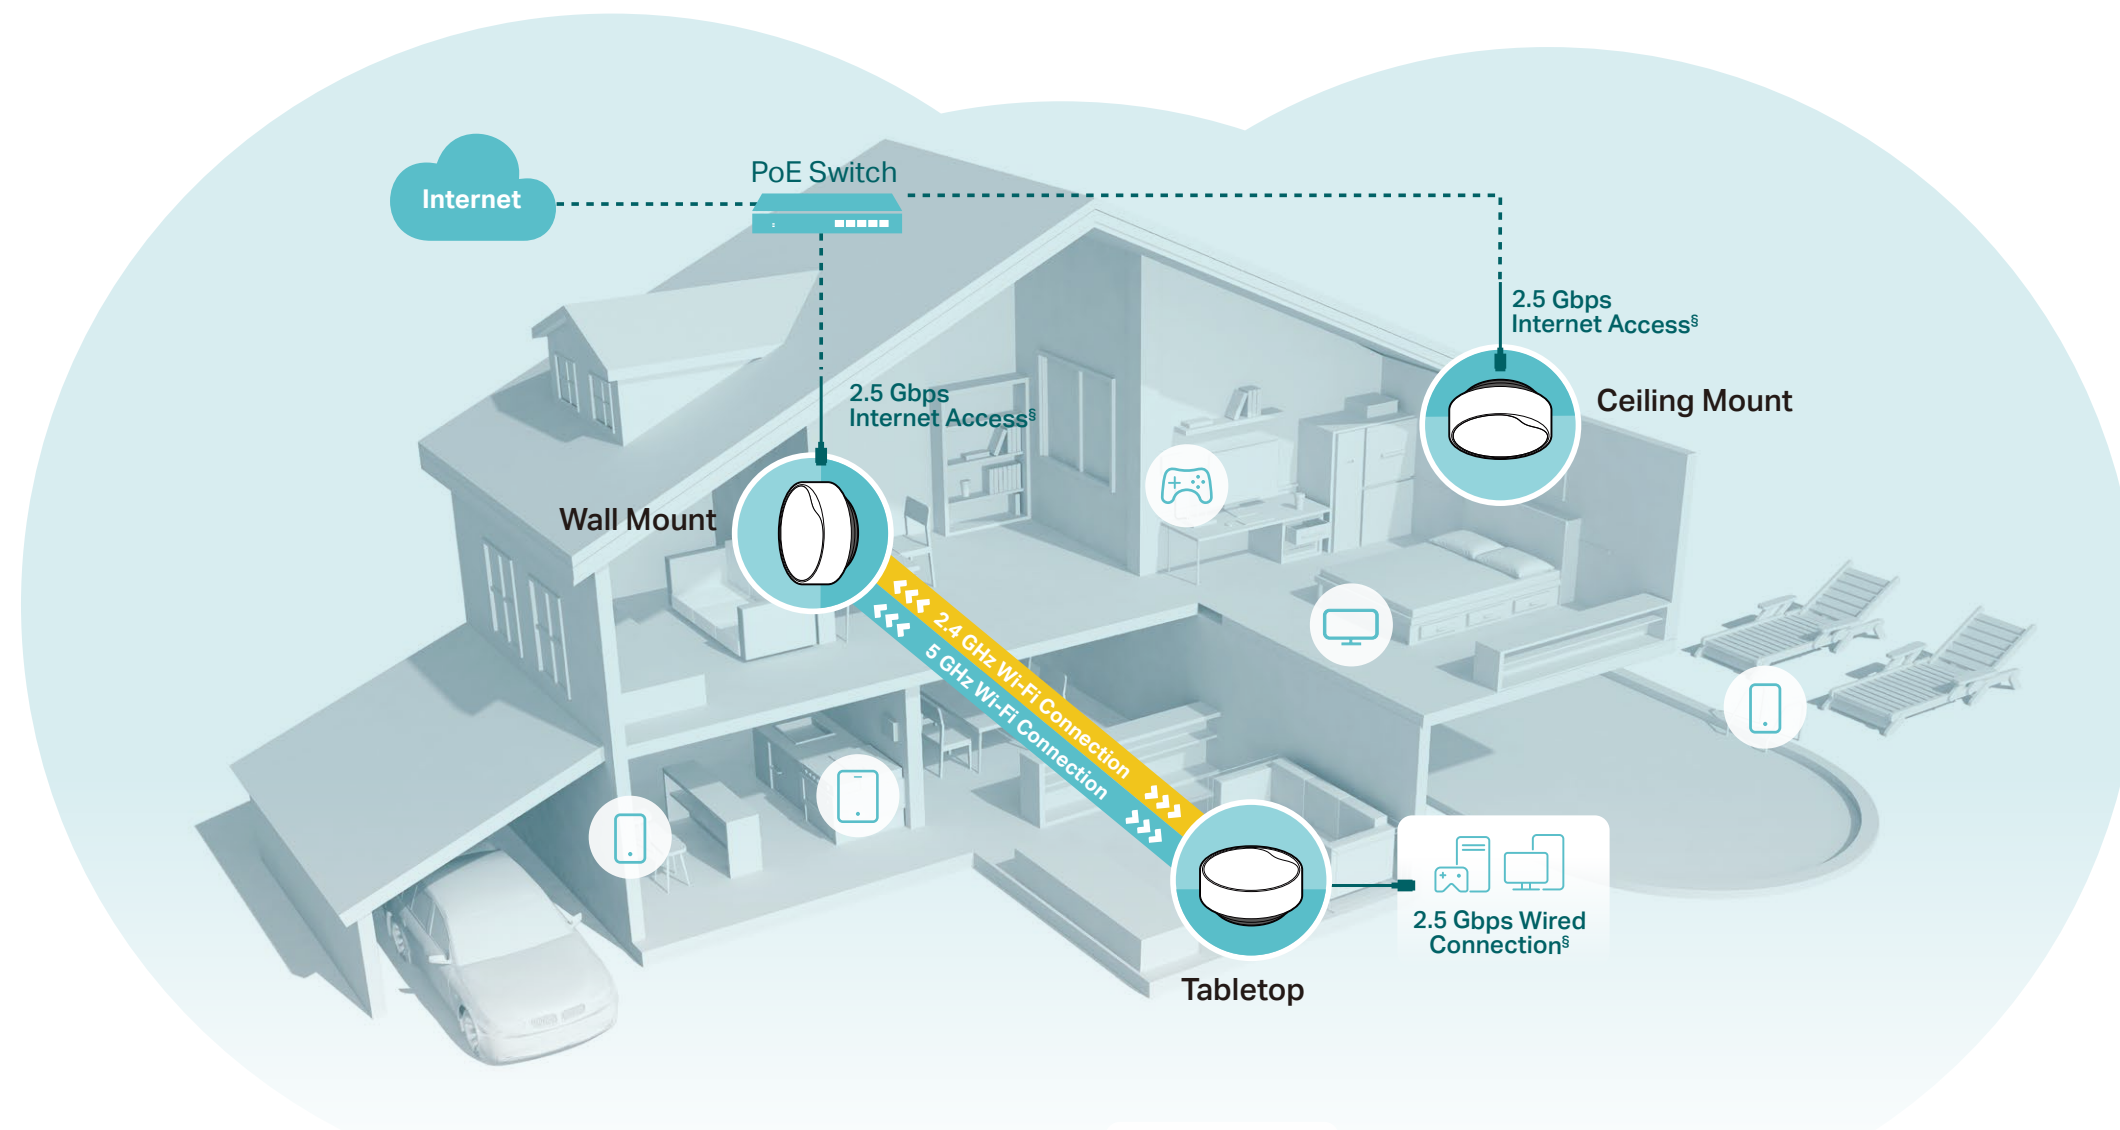

decoTM | AX3000 Whole Home Mesh
Wi-Fi 6 System with PoE

Multi-Scenario PoE Mesh Wi-Fi

Ceiling Mount

Wall Mount

Tabletop

Deco X50-PoE

Highlights

Multi-Scenario PoE Mesh Wi-Fi

Flexible in Every Way

Deco X50-PoE lets you install, power, and access the internet exactly as you need. Place it on a tabletop or install it on a ceiling or wall with our adaptive accessories.

Multiple Installation Options

PoE/DC Power Supply

Wired and Wireless Backhaul

Supports Router/AP Mode

Seamless AI-Driven Mesh

Deco Mesh forms a unified network with built-in AI-Roaming technology creating the ideal Wi-Fi solution for your home. Walk to any room and enjoy seamless streaming at the fastest possible speeds.‡

Note: HomeShield includes the Free Basic Plan. Fees apply for the Pro Plan. Visit <https://www.tp-link/homeshield> for more information.

Easy Setup by Deco App

Easily set up Decos and find the ideal spot to place each unit