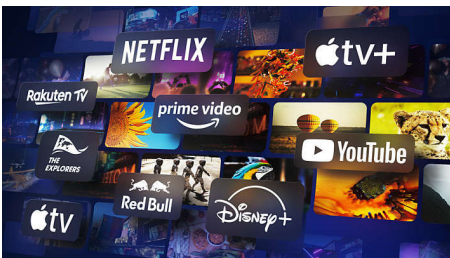

## Google TV™

What do you want to watch? Google TV brings together films, shows and more from across your apps and subscriptions, and organises them just for you. You'll get suggestions based on what you like, and you can even use the