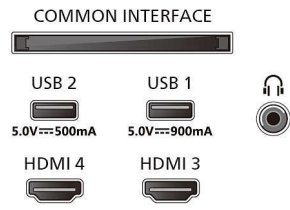

4K Ambilight TV

194 cm (77") Ambilight TV P5 AI perfect picture engine, Google TV™, Dolby Vision and Dolby Atmos

77OLED809/12

Specifications

Ambilight

- Ambilight Features: Wall colour adaptive, Lounge light mode, Game Mode, Ambilight Music, Sunrise Alarm, AmbiSleep, Ambilight FTI Animation, Works with Philips Wireless Home Speakers
- Ambilight Version: 3 sided

Picture/Display

- Diagonal screen size (inch): 77 inch
- Diagonal screen size (metric): 194 cm

- Panel resolution: 3840 x 2160
- Native refresh rate: 120 Hz
- Picture engine: P5 AI Perfect Picture Engine
- Picture enhancement: Perfect Natural Motion, Micro Dimming Perfect, Dolby Vision, HLG (Hybrid Log Gamma), CalMAN Ready, IMAX enhanced mode, HDR10+ Adaptive, Film-maker mode

Display input resolution

- Resolution-Refresh rate: 576 p - 50 Hz, 640 x 480 - 60 Hz, 720 p - 50 Hz, 60 Hz, 1920 x 1080p -24/25/30/50/ 60/100/120/144Hz, 2560 x 1440 - 60/120/144Hz, 3840x2160p - 24/25/30/50/60/100/120/144Hz

Tuner/Reception/Transmission

- Digital TV: DVB-T/T2/T2-HD/C/S/S2
- TV Programme guide*: 8-day Electronic

Connections

Side