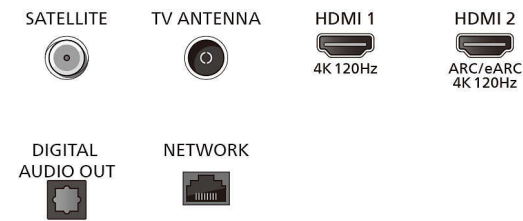

4K Ambilight TV

194 cm (77") Ambilight TV P5 AI perfect picture engine, Google TV™, Dolby Vision and Dolby Atmos

77OLED809/12

Specifications

Ambilight

- Ambilight Features: Wall colour adaptive, Lounge light mode, Game Mode, Ambilight Music, Sunrise Alarm, AmbiSleep, Ambilight FTI Animation, Works with Philips Wireless Home Speakers
- Ambilight Version: 3 sided

Picture/Display

- Diagonal screen size (inch): 77 inch
- Diagonal screen size (metric): 194 cm

- Panel resolution: 3840 x 2160
- Native refresh rate: 120 Hz
- Picture engine: P5 AI Perfect Picture Engine
- Picture enhancement: Perfect Natural Motion, Micro Dimming Perfect, Dolby Vision, HLG (Hybrid Log Gamma), CalMAN Ready, IMAX enhanced mode, HDR10+ Adaptive, Film-maker mode

Display input resolution

- Resolution-Refresh rate: 576 p - 50 Hz, 640 x 480 - 60 Hz, 720 p - 50 Hz, 60 Hz, 1920 x 1080p -24/25/30/50/ 60/100/120/144Hz, 2560 x 1440 - 60/120/144Hz, 3840x2160p - 24/25/30/50/60/100/120/144Hz

Tuner/Reception/Transmission

- Digital TV: DVB-T/T2/T2-HD/C/S/S2
- TV Programme guide*: 8-day Electronic

Connections

Side

Bottom