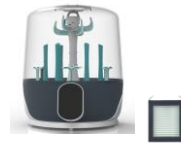

babymoov
99,9€