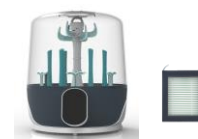

BENCHMARKS

BRAND	NUBY	BABY BREZZA	TOMMEE TISPEE	BABYMOOV	WABI BABY
PRICE	79,9 €	85 €	89,99 €	99,9 €	109 €
STEILISE, DRY & STORAGE (ALL IN ONE STEP)	✓	✓	✓	✓	✓
STERILISATION TIME	5 min	8 min	9 min	8 min	8-15 min
DRYING TIME	15/30min	30/45/60 min	35/40/60 min	30/45/60 min	10/35/45/60 min
STORAGE TIME	24h	24h	24h	24h	12h
CAPACITY	5 bottles	6 bottles	6 bottles	6 bottles	8 bottles
UNIVERSAL	✓	✓	✓	✓	✓
CYCLE TO CORE OF BOTTLES	X	✓	X	X	✓
AIR FILTER	Basic	Basic	Hepa	Hepa H12	Basic
AIR FILTRATION PERFORMANCE	5 microns	5 microns	5 microns	0,3 microns	5 microns
EXCHANGEABLE FILTER	X	X (washable 5 times)	✓	✓	X
ADDITIONAL FUNCTIONS	X	X	X	Descal alert	Descal and storage mode
AUTO SHUT OFF	✓	✓	✓	✓	✓
ELECTRICAL CONTROL PANEL	X	✓	✓	✓	✓
VISIBLE AUTOMATIC TIMER	X	✓	✓ (also follows up temp)	✓	✓
ACCESSORIES INCLUDED	1 bottle 1 soother	X	Extra filter	1 extra filter	Dinnerware support