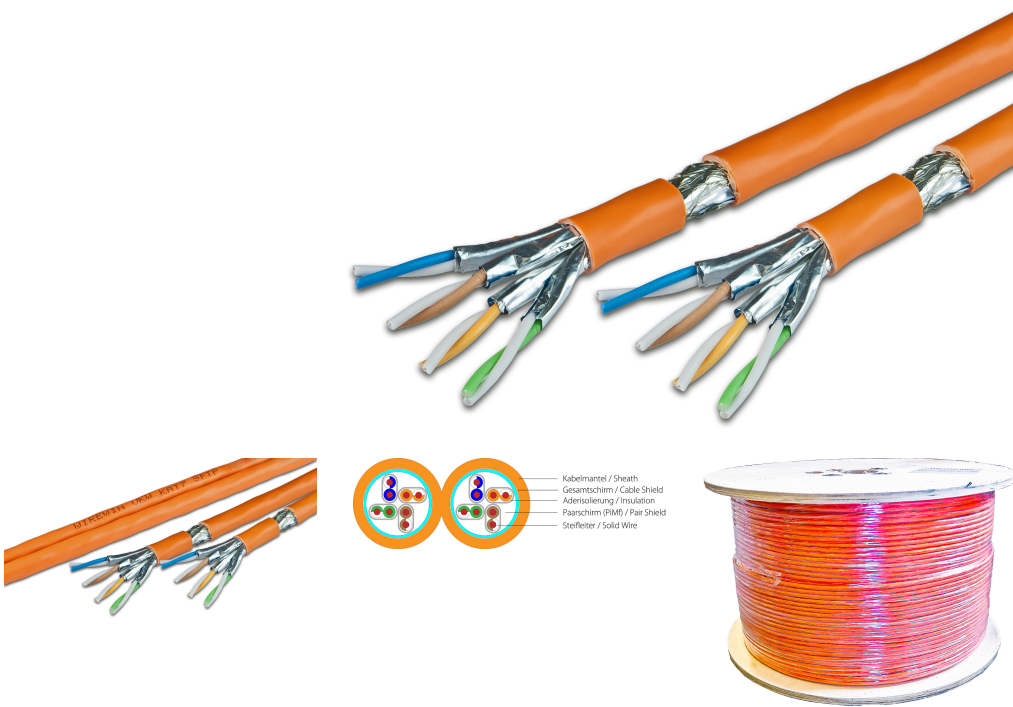

CAT7 Installation Cable Solid, S/FTP, 1000MHz, LSZH, Duplex, 500m

DESCRIPTION

- Price with Copper
- Wirewin® High Quality Kupferverlegekabel CAT7 1000 MHz
- Shield: S/FTP shielded
- Braiding: 25% Aluminium
- Copper: 48 (kg/km)
- AWG: 23 (0,55mm)
- Coating: LSZH
- Color: orange
- Drumsizes: 100m / 500m / 1000m on wooden one-way drum

Wirewin® High Quality copper installation cable, CAT7, S/FTP, 1000 MHz., Single, LSZH, copper kg/km: 48, 1x4 pairs, AWG: 23, color: orange, non returnable wooden drum, length: 100m / 500m / 1000m

CAT7 Installation Cable Solid, S/FTP, 1000MHz, LSZH, Duplex, 500m

PRODUCT FEATURES

Fire Protection Class	CPR: Cca s1a d1 a1
Color	Orange
Cable variant	Duplex
Cable Length	500 m
Type of Cable	4x2xAWG23/1
Category	CAT7
Copper content	48 kg/km
Coating	LSZH
Shield	S/FTP shielded
EAN Code	9120072488184
Weight	48 kg
PRODUCT NUMBER	VKW SFTP K7 LSOH3 500DXB