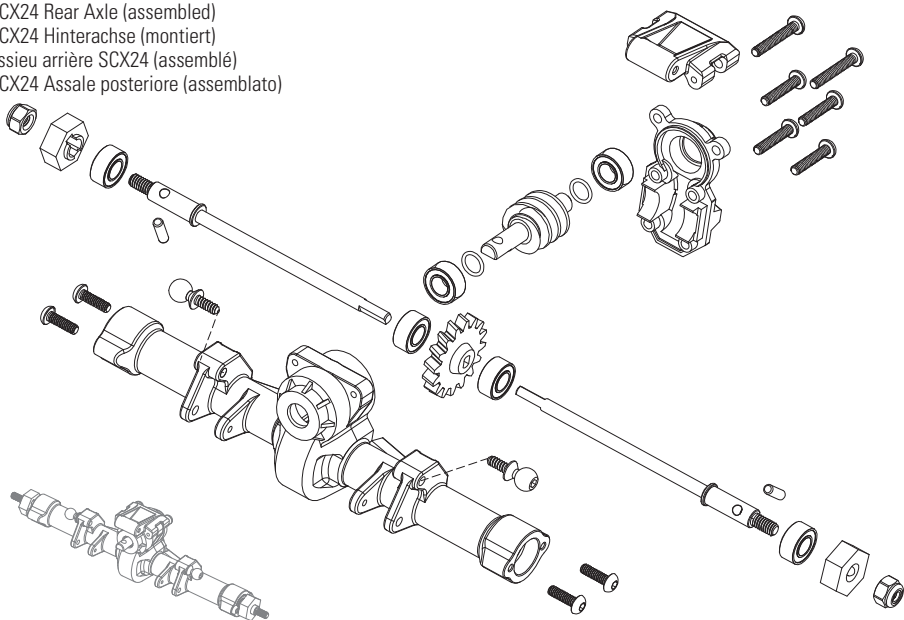

AXI31608

SCX24 Transmission (assembled)
SCX24 Getriebe (montiert)
Transmission SCX24 (assemblée)
SCX24 Trasmissione (assemblata)

AXI31609

SCX24 Front Axle (assembled)
SCX24 Vorderachse (montiert)
Essieu avant SCX24 (assemblé)
SCX24 Assale anteriore (assemblato)

**AXI31610**

SCX24 Rear Axle (assembled)
SCX24 Hinterachse (montiert)
Essieu arrière SCX24 (assemblé)
SCX24 Assale posteriore (assemblato)

AXI204001

SCX24 Suspension Links (XL)

SCX24 Aufhängeglieder (XL)

Bras de suspension SCX24 (XL)

SCX24 Bielle sospensioni (XL)

AXI201003

SCX24 Chassis, XL WB
SCX24 Karosserie, XL WB
Châssis SCX24, empattement XL
SCX24, telaio, XL WB

AXI200005, AXI200006, AXI200007, AXI200008

SCX24 Jeep JT Gladiator Body, Clear, Rear Bumper and Hinge Set, Overland Accessory Pack