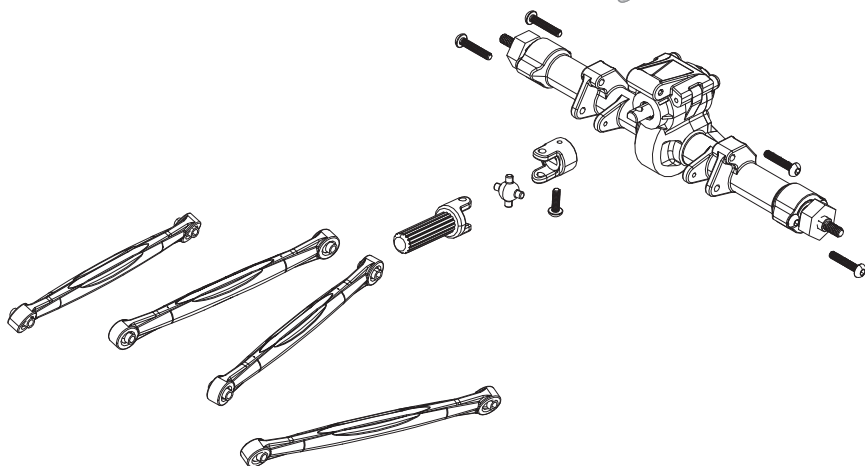

AXI31608

SCX24 Transmission (assembled)
SCX24 Getriebe (montiert)
Transmission SCX24 (assemblée)
SCX24 Trasmissione (assemblata)

AXI31609

SCX24 Front Axle (assembled)
SCX24 Vorderachse (montiert)
Essieu avant SCX24 (assemblé)
SCX24 Assale anteriore (assemblato)

**AXI31610**

SCX24 Rear Axle (assembled)
SCX24 Hinterachse (montiert)
Essieu arrière SCX24 (assemblé)
SCX24 Assale posteriore (assemblato)

AXI204001

SCX24 Suspension Links (XL)

SCX24 Aufhängeglieder (XL)

Bras de suspension SCX24 (XL)

SCX24 Bielle sospensioni (XL)

AXI201003

SCX24 Chassis, XL WB
SCX24 Karosserie, XL WB
Châssis SCX24, empattement XL
SCX24, telaio, XL WB

AXI200005, AXI200006, AXI200007, AXI200008

SCX24 Jeep JT Gladiator Body, Clear, Rear Bumper and Hinge Set, Overland Accessory Pack