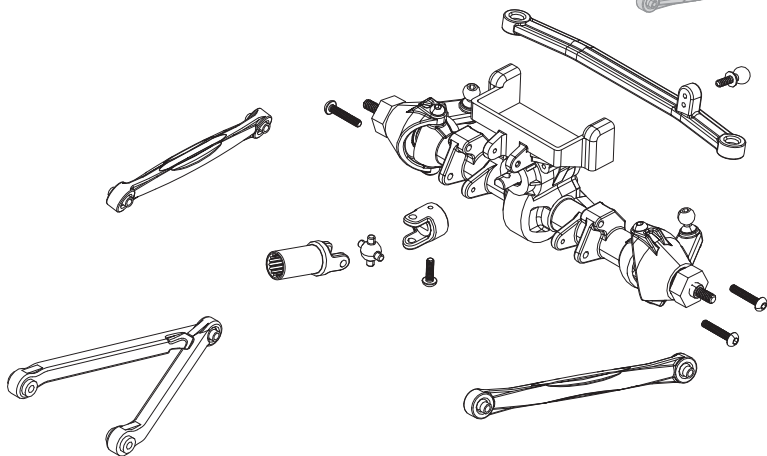

AXI31608

SCX24 Transmission (assembled)
SCX24 Getriebe (montiert)
Transmission SCX24 (assemblée)
SCX24 Trasmissione (assemblata)

AXI31609

SCX24 Front Axle (assembled)
SCX24 Vorderachse (montiert)
Essieu avant SCX24 (assemblé)
SCX24 Assale anteriore (assemblato)

**AXI31610**

SCX24 Rear Axle (assembled)
SCX24 Hinterachse (montiert)
Essieu arrière SCX24 (assemblé)
SCX24 Assale posteriore (assemblato)

AXI204001

SCX24 Suspension Links (XL)

SCX24 Aufhängeglieder (XL)

Bras de suspension SCX24 (XL)

SCX24 Bielle sospensioni (XL)

AXI201003

SCX24 Chassis, XL WB
SCX24 Karosserie, XL WB
Châssis SCX24, empattement XL
SCX24, telaio, XL WB

AXI200005, AXI200006, AXI200007, AXI200008

SCX24 Jeep JT Gladiator Body, Clear, Rear Bumper and Hinge Set, Overland Accessory Pack