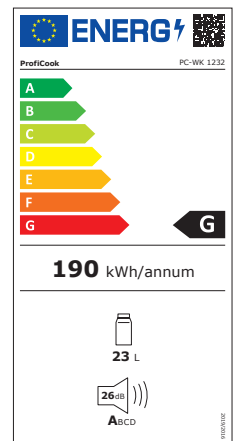

8 bottles

LCD display

Sensor touch operation

Stainless steel handle

Control panel with LCD display

Blue LED interior light

Open

G

PC-WK 1232 Glass door refrigerator

- > Bottle capacity: 8 à 0.75 litre
- > Net capacity: 23 litres
- > Thermoelectric cooling (without compressor)
- > Anti-vibration system (low-noise ≤ 26 dB)
- > Sensor touch operation
- > Control panel with LCD display (blue illuminated)
- > Electronical temperature setting and control
- > Digital temperature settings and display
- > Temperature setting: +11 °C to +18 °C (the reachable value cannot be higher than the ambient temperature at the place of installation)
- > Blue LED interior light (separate switchable)
- > 4 storage levels with 3 removable curved chrome racks
- > UV protected glass door (triple-glazed)
- > Housing colour: black
- > Door stop at the right
- > Adjustable feet
- > Climate class: N (+16 °C to +32 °C)
- > Coolant: R600a
- > Energy consumption / 24 h: 0.521 kWh
- > Energy consumption / year: 190 kWh
- > 220–240 V, 50 Hz, 0.55 A

Without decoration

Product:	Art. no:	20" / 40" / HQ-Container:
PC-WK 1232	501 232	328 / 688 / 860
Colour:	Art. EAN:	Device (W x H x D):
Schwarz	4 006 160 012 323	260 x 480 x 495 mm
PU:	Export carton EAN:	Packaging (W x H x D):
1	--	300 x 505 x 535 mm