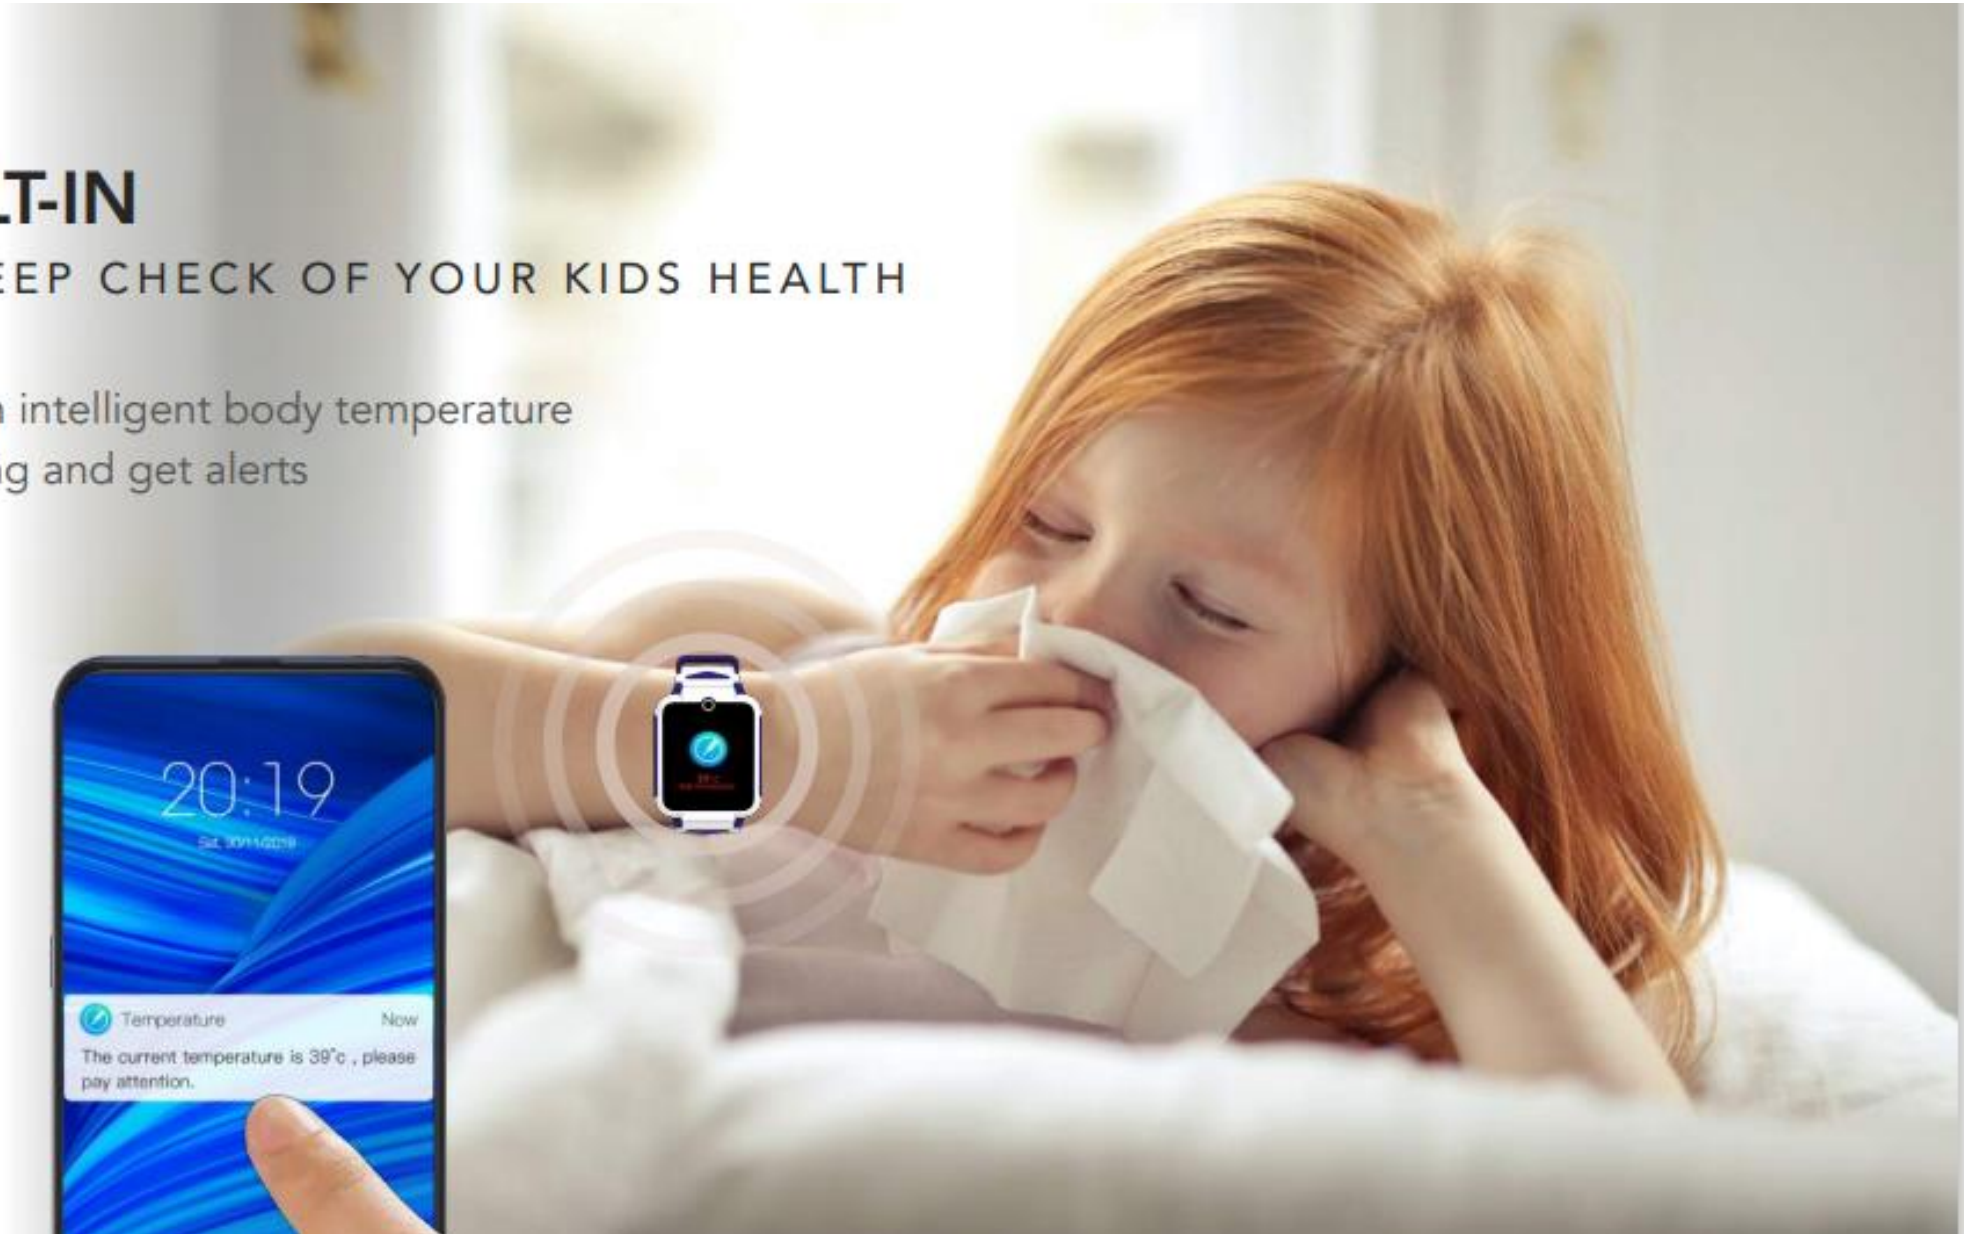

MOVETIME

Family Watch 2

Body temperature
detection

Video call & short
video sharing

Real-time location
sharing

Dedicated
TCL Kids OS system

BUILT-IN

TO KEEP CHECK OF YOUR KIDS HEALTH

Build-in intelligent body temperature checking and get alerts

Kids OS

We designed a dedicated OS for kids,
more simple, more intelligent and
easy for kids to use

Kids OS

Colorful wallpaper designed just for kids