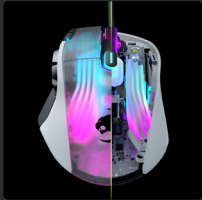

3-DIMENSIONALE BELEUCHTUNG

Erlebe Immersion wie nie zuvor! Eine transluzente Oberseite erstrahlt in den RGB-Farben von 19 LEDs und 8 Lightguides.