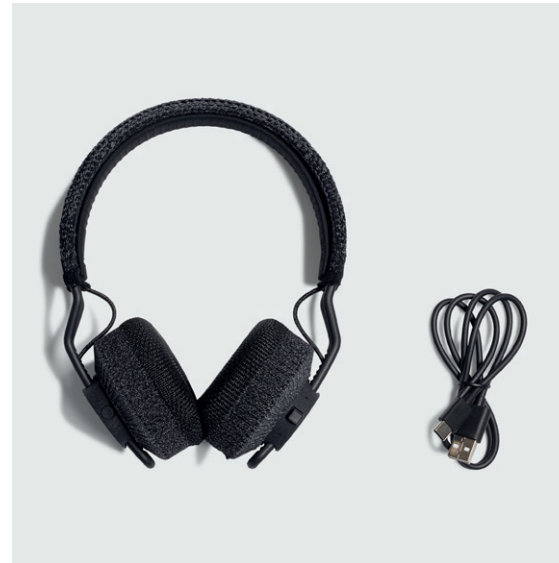

MESSAGING GUIDELINES

PRODUCT IMAGERY: RPT-01

These assets should be used by e-tailer websites.

The assets are available with grey, white and transparent backgrounds.