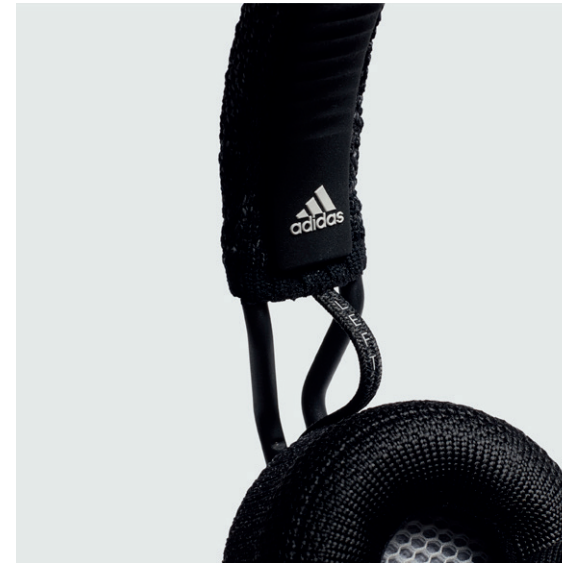

MESSAGING GUIDELINES

PRODUCT IMAGERY: RPT-01

These assets should be used by e-tailer websites.

The assets are available with grey, white and transparent backgrounds.