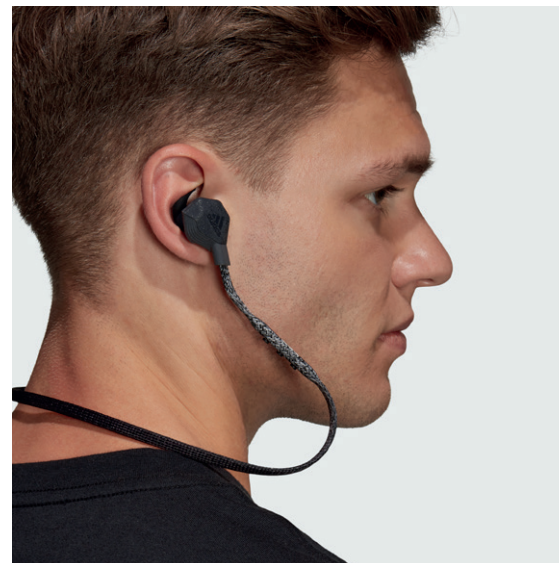

MESSAGING GUIDELINES

PRODUCT IMAGERY: FWD-01

These assets should be used by e-tailer websites.

The assets are available with grey, white and transparent backgrounds.