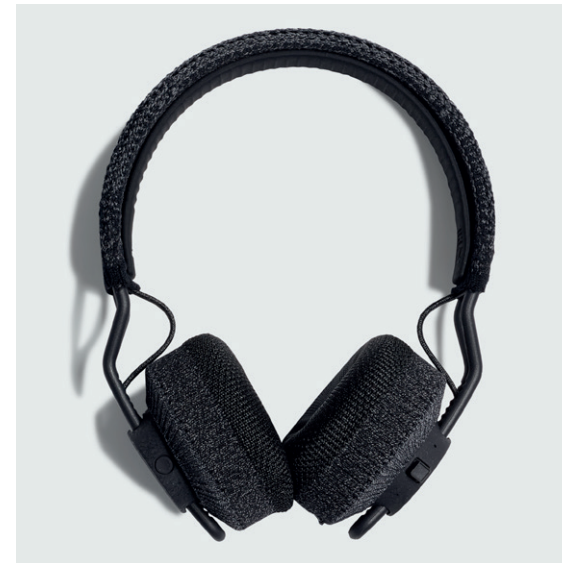

MESSAGING GUIDELINES

PRODUCT IMAGERY: RPT-01

These assets should be used by e-tailer websites.

The assets are available with grey, white and transparent backgrounds.